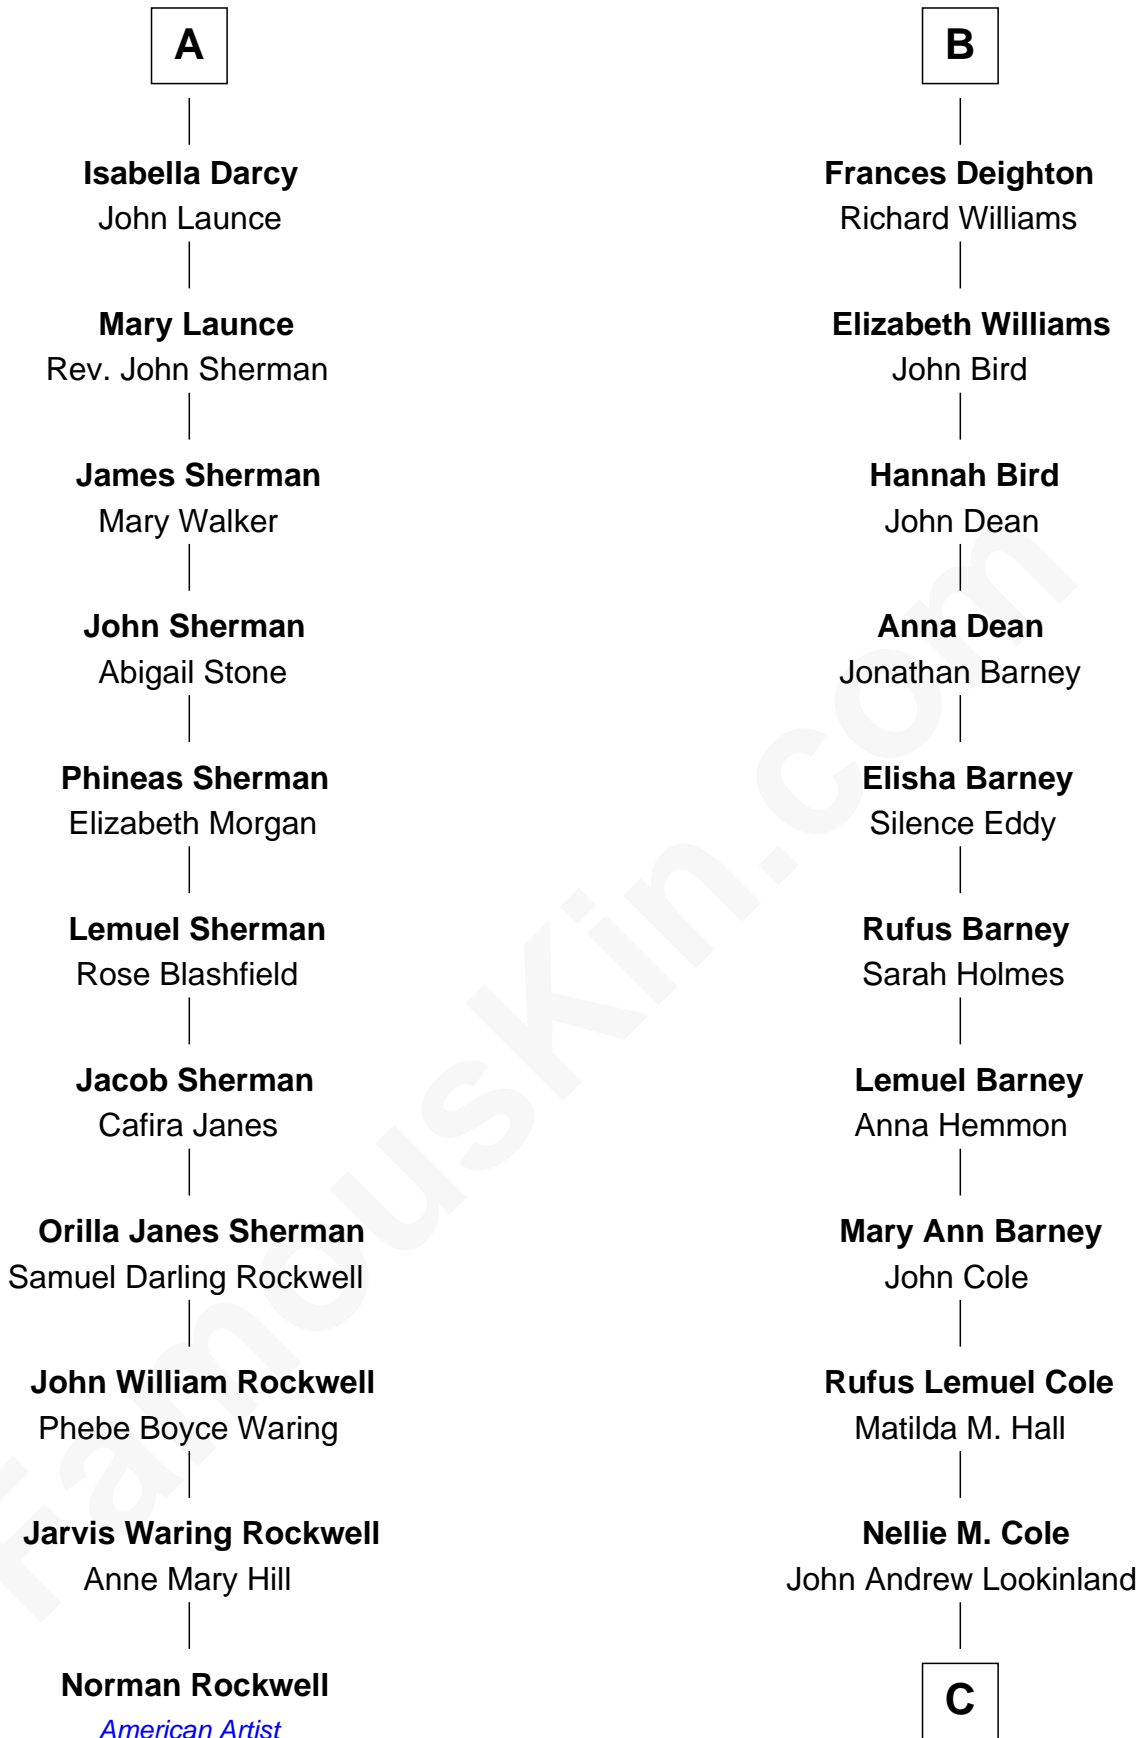

FamousKin.com
Relationship Chart of
Norman Rockwell
American Artist

17th cousin 2 times removed of
Michael Lookinland
TV Actor

C

—
Orrin Paul Lookinland

Madeline Tait

—
Paul Russell Lookinland

Karen Ruth McKinney

—
Michael Lookinland

TV Actor

FamousKin.com