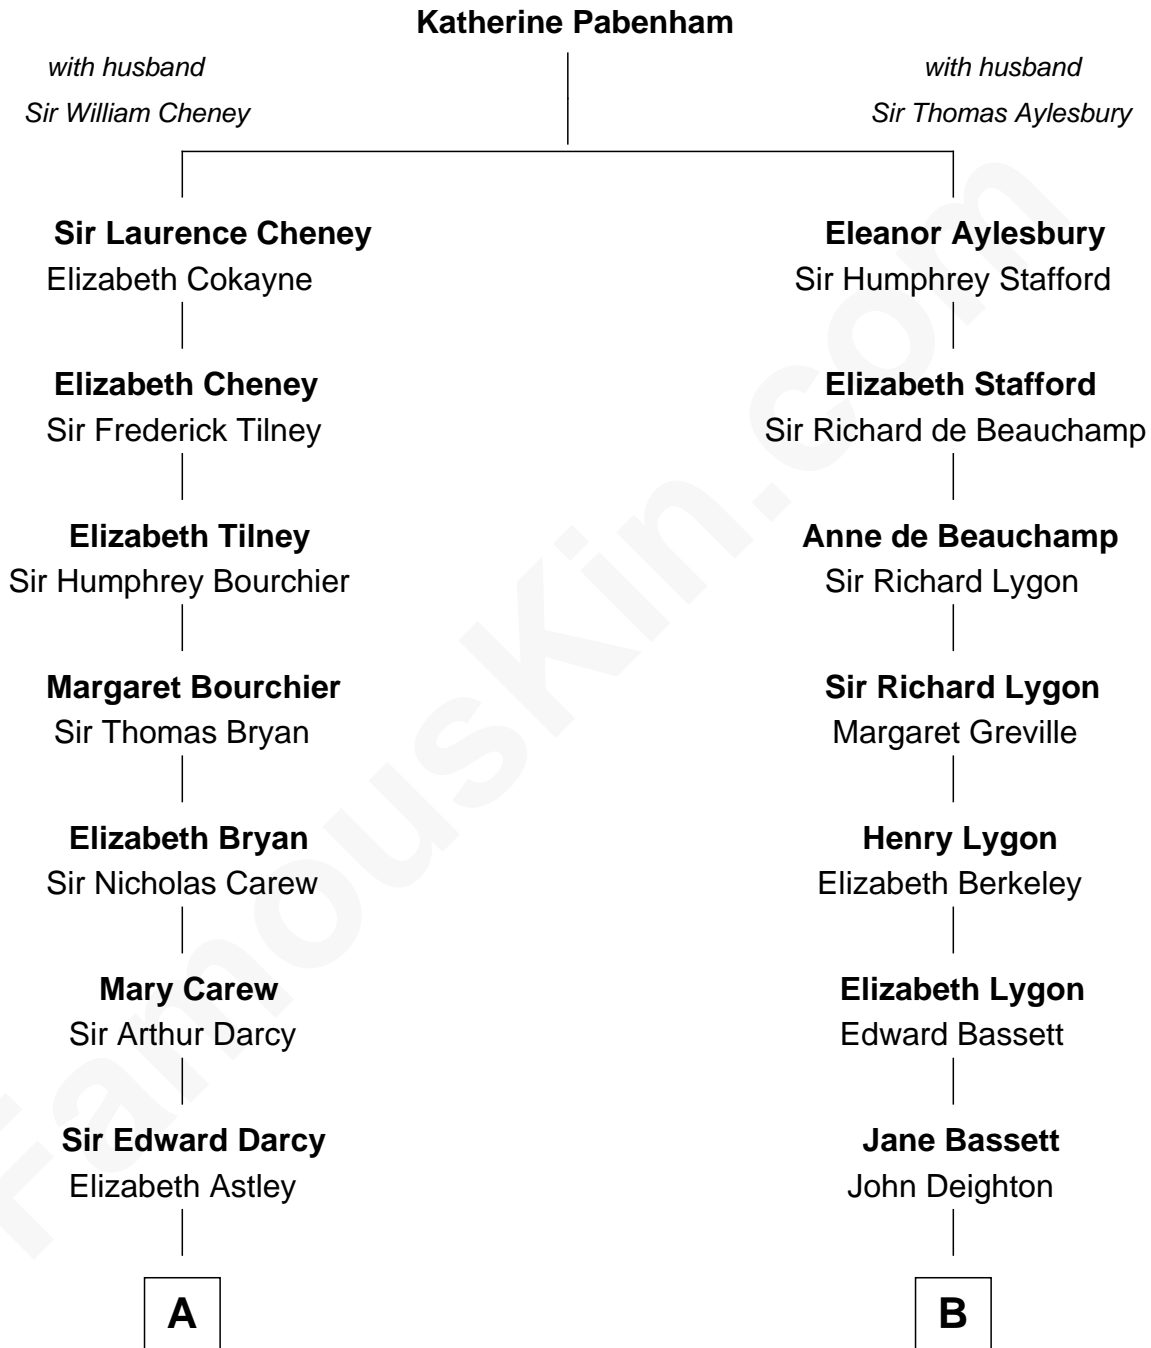

FamousKin.com
Relationship Chart of
Norman Rockwell
American Artist

17th cousin 2 times removed of
Michael Lookinland
TV Actor

C

—
Orrin Paul Lookinland

Madeline Tait

—
Paul Russell Lookinland

Karen Ruth McKinney

—
Michael Lookinland

TV Actor

FamousKin.com