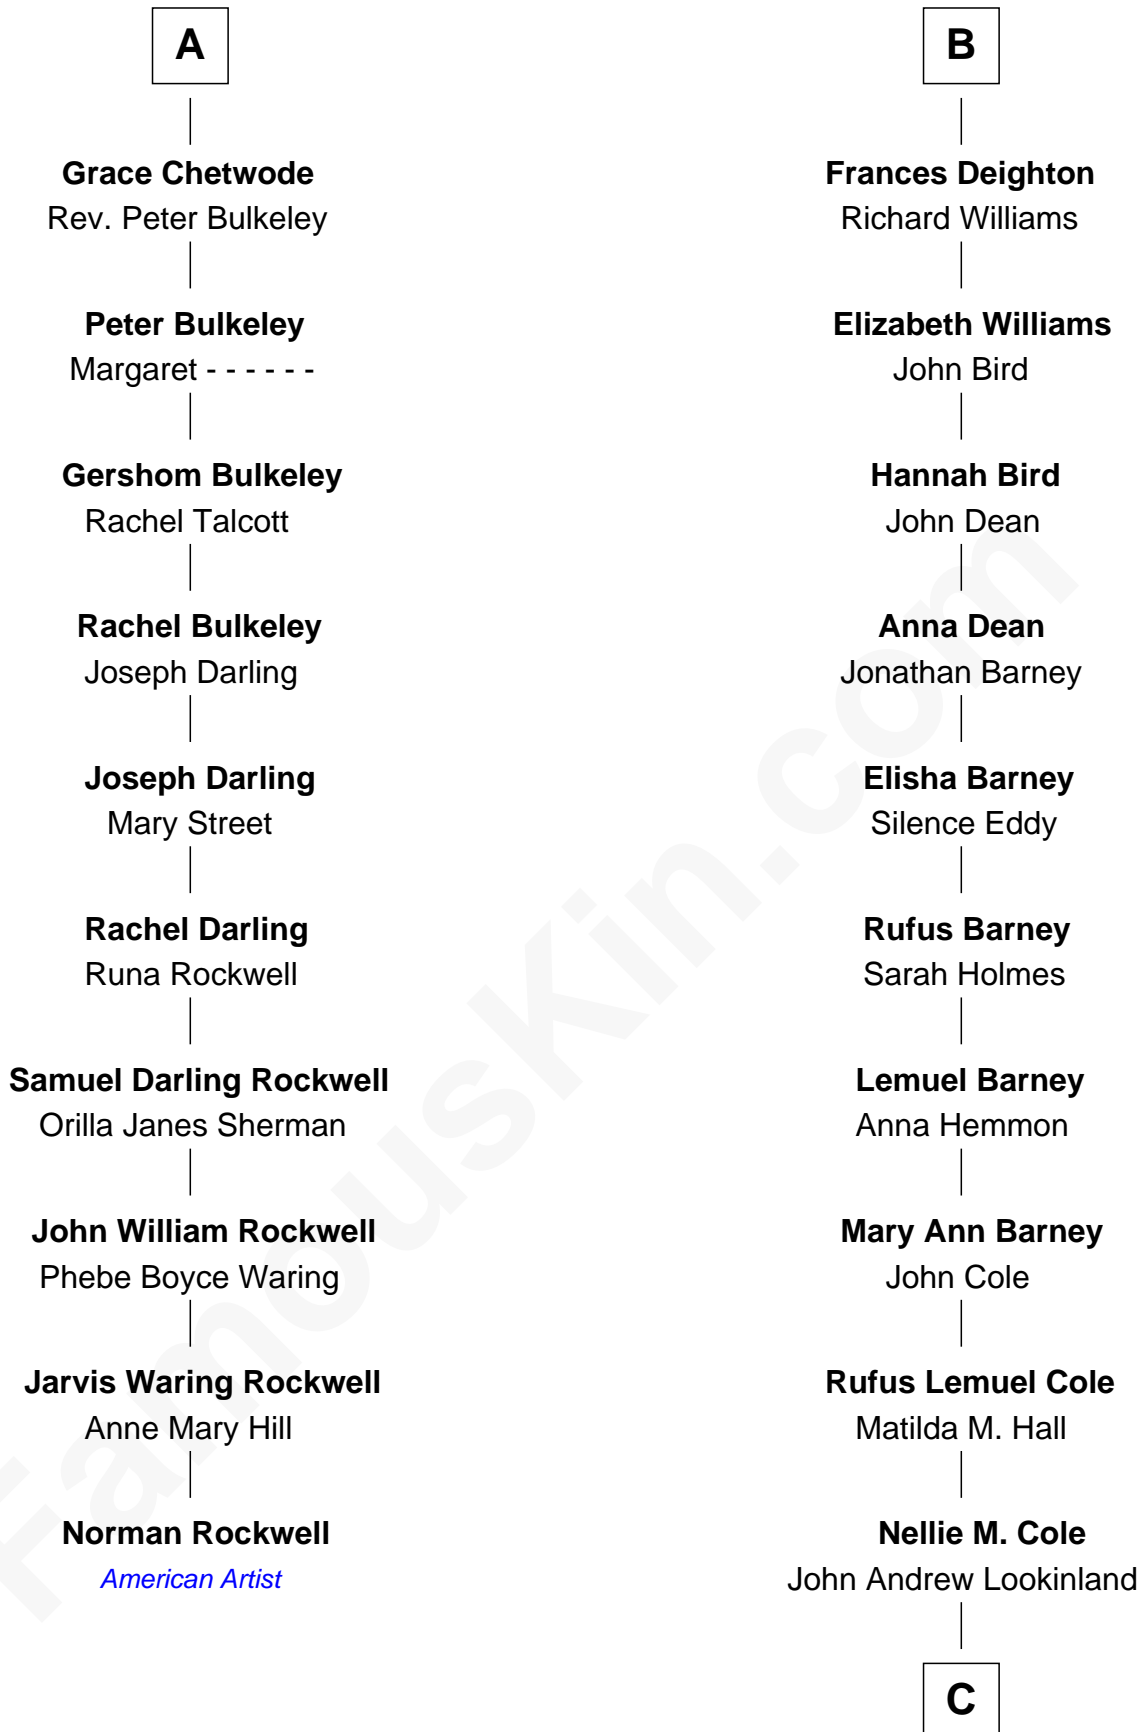

# FamousKin.com Relationship Chart of

**Norman Rockwell**

*American Artist*

16th cousin 3 times removed of

**Michael Lookinland**

*TV Actor*

**Elizabeth Fitzalan**

*with husband*  
Sir Robert Goushill

*with husband*  
Sir Thomas Mowbray

**C**

—  
**Orrin Paul Lookinland**

Madeline Tait

—  
**Paul Russell Lookinland**

Karen Ruth McKinney

—  
**Michael Lookinland**

*TV Actor*