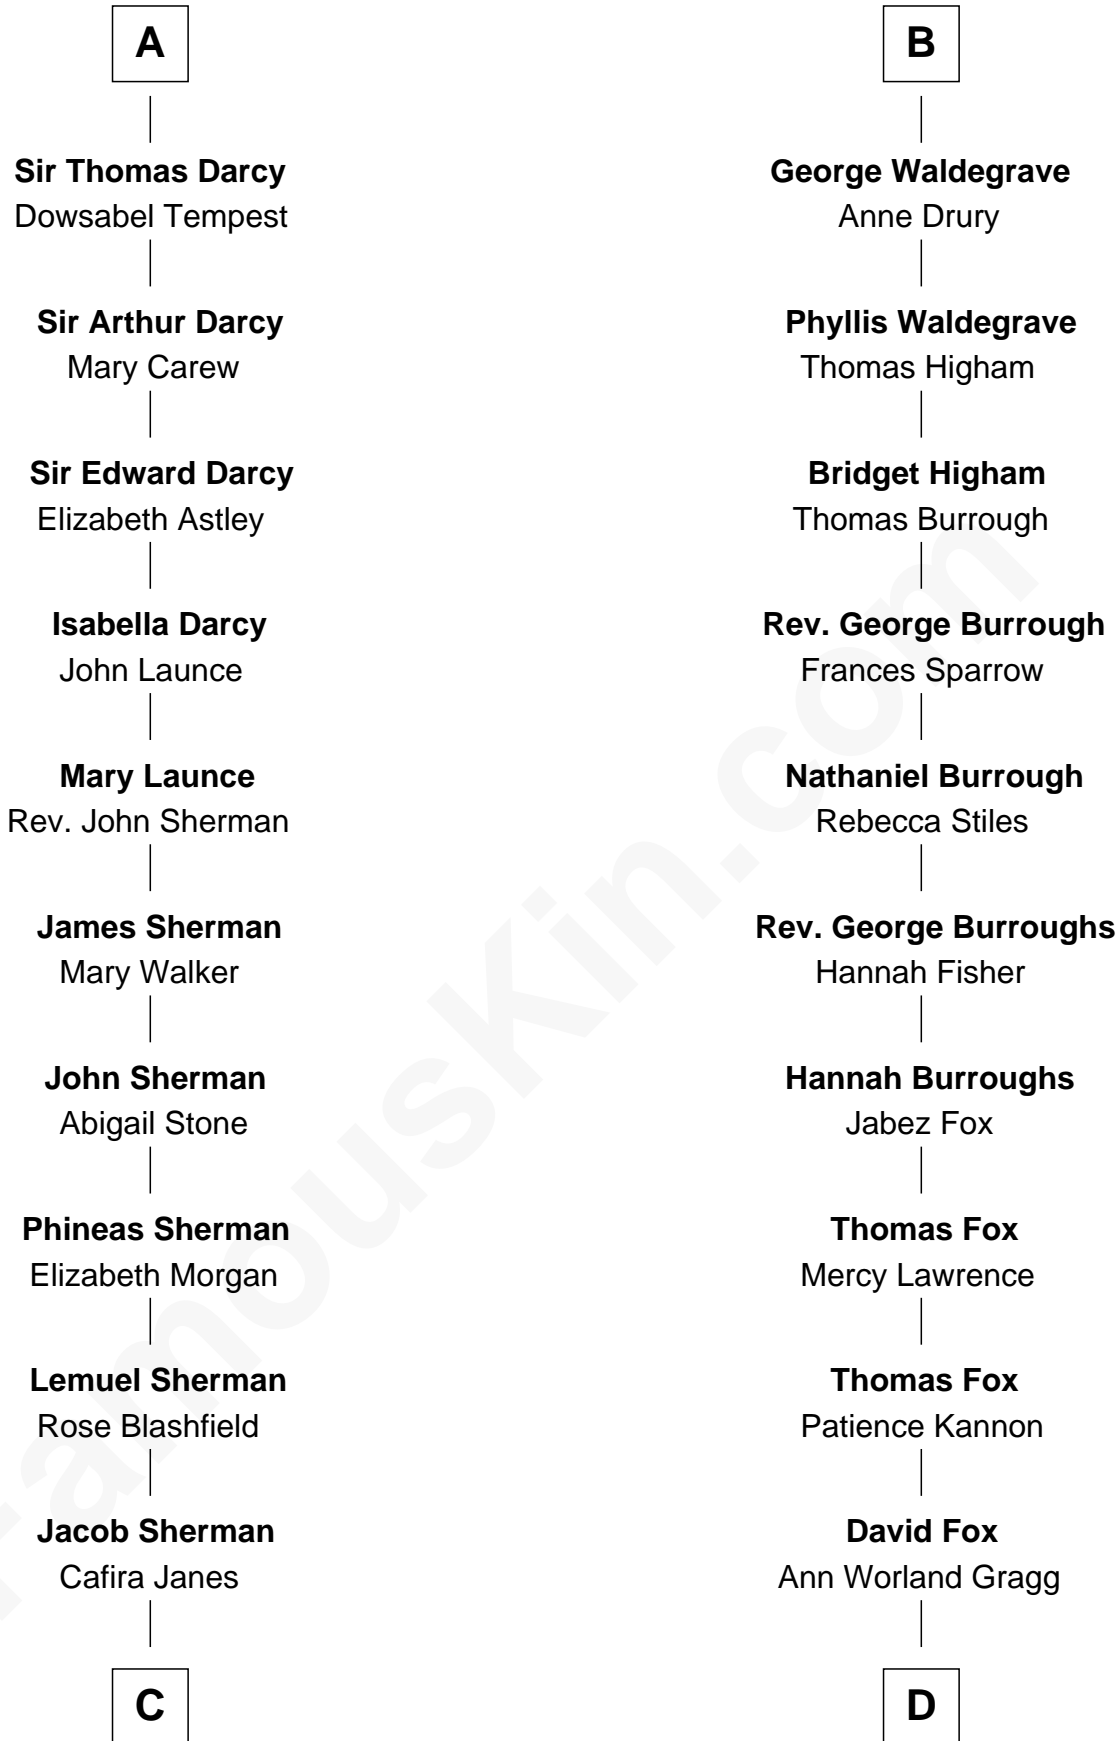

FamousKin.com
Relationship Chart of
Norman Rockwell
American Artist

20th cousin 1 time removed of
Bob Moore
Co-Founder, Bob's Red Mill

C

Orilla Janes Sherman
Samuel Darling Rockwell

John William Rockwell
Phebe Boyce Waring

Jarvis Waring Rockwell
Anne Mary Hill

Norman Rockwell
American Artist

D

Morris Fox
Sarah A. Smith

Violette Fox
Daniel Francis Learnard

Clinton Morris Learnard
Gertrude Maud Yost

Doris Dell Learnard
Kenneth Earl Moore

Bob Moore
Co-Founder, Bob's Red Mill