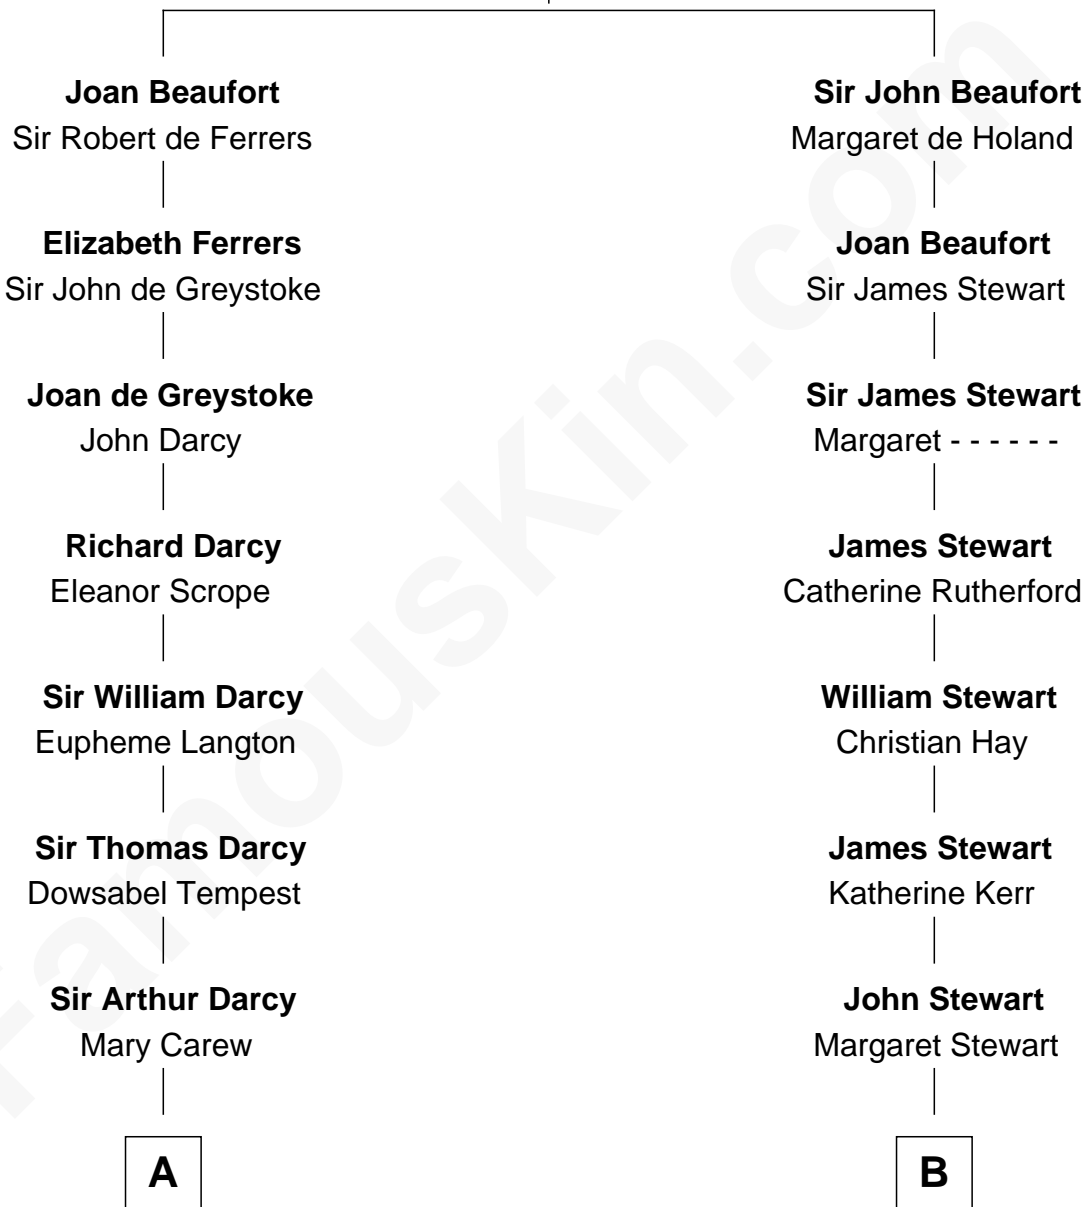

FamousKin.com
Relationship Chart of
Norman Rockwell
American Artist

16th cousin 2 times removed of

Johnny Mercer
Songwriter and Co-Founder of Capitol Records

John of Gaunt
 Katherine Roet

C

Jarvis Waring Rockwell

Anne Mary Hill

Norman Rockwell

American Artist

FamousKin.com