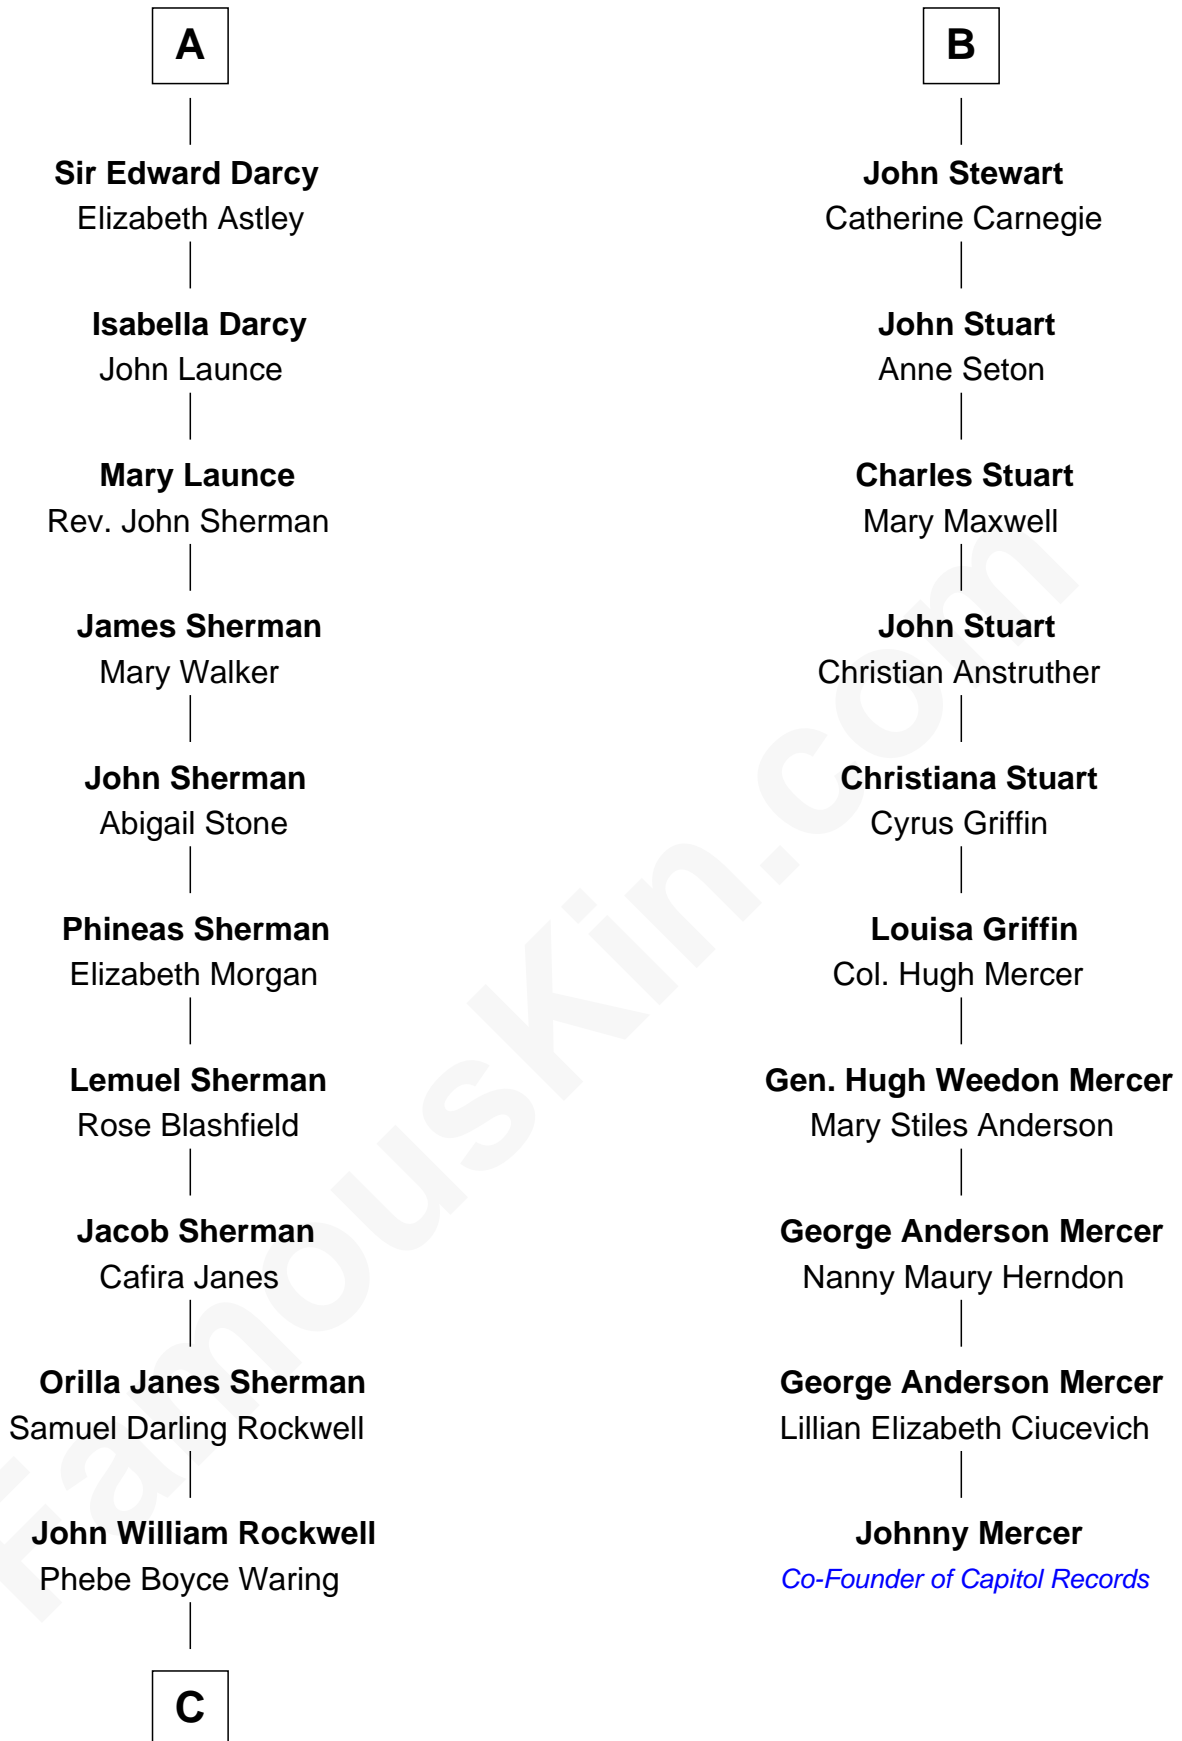

FamousKin.com
Relationship Chart of
Norman Rockwell
American Artist

16th cousin 2 times removed of

Johnny Mercer
Songwriter and Co-Founder of Capitol Records

John of Gaunt
 Katherine Roet

C

Jarvis Waring Rockwell

Anne Mary Hill

Norman Rockwell

American Artist

FamousKin.com