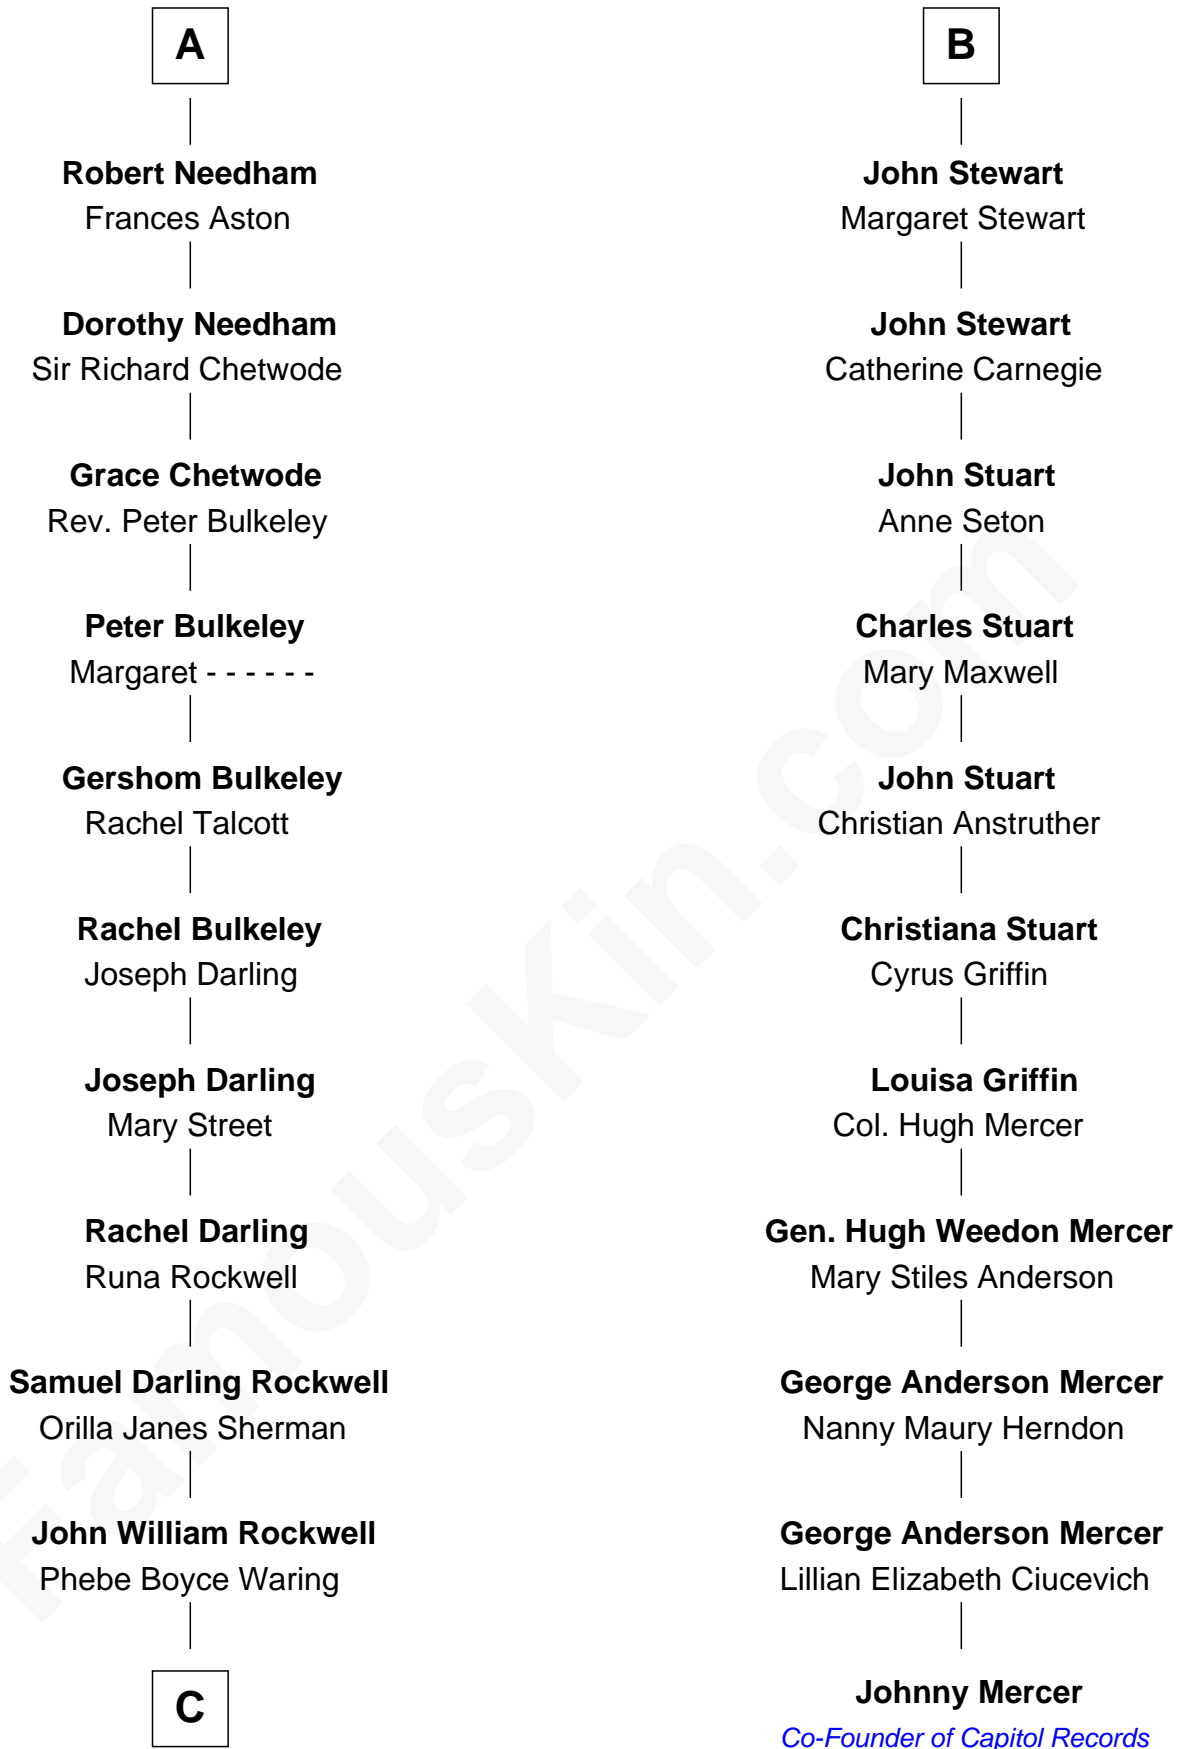

FamousKin.com
Relationship Chart of
Norman Rockwell
American Artist

17th cousin 1 time removed of

Johnny Mercer
Songwriter and Co-Founder of Capitol Records

C

Jarvis Waring Rockwell

Anne Mary Hill

Norman Rockwell

American Artist

FamousKin.com