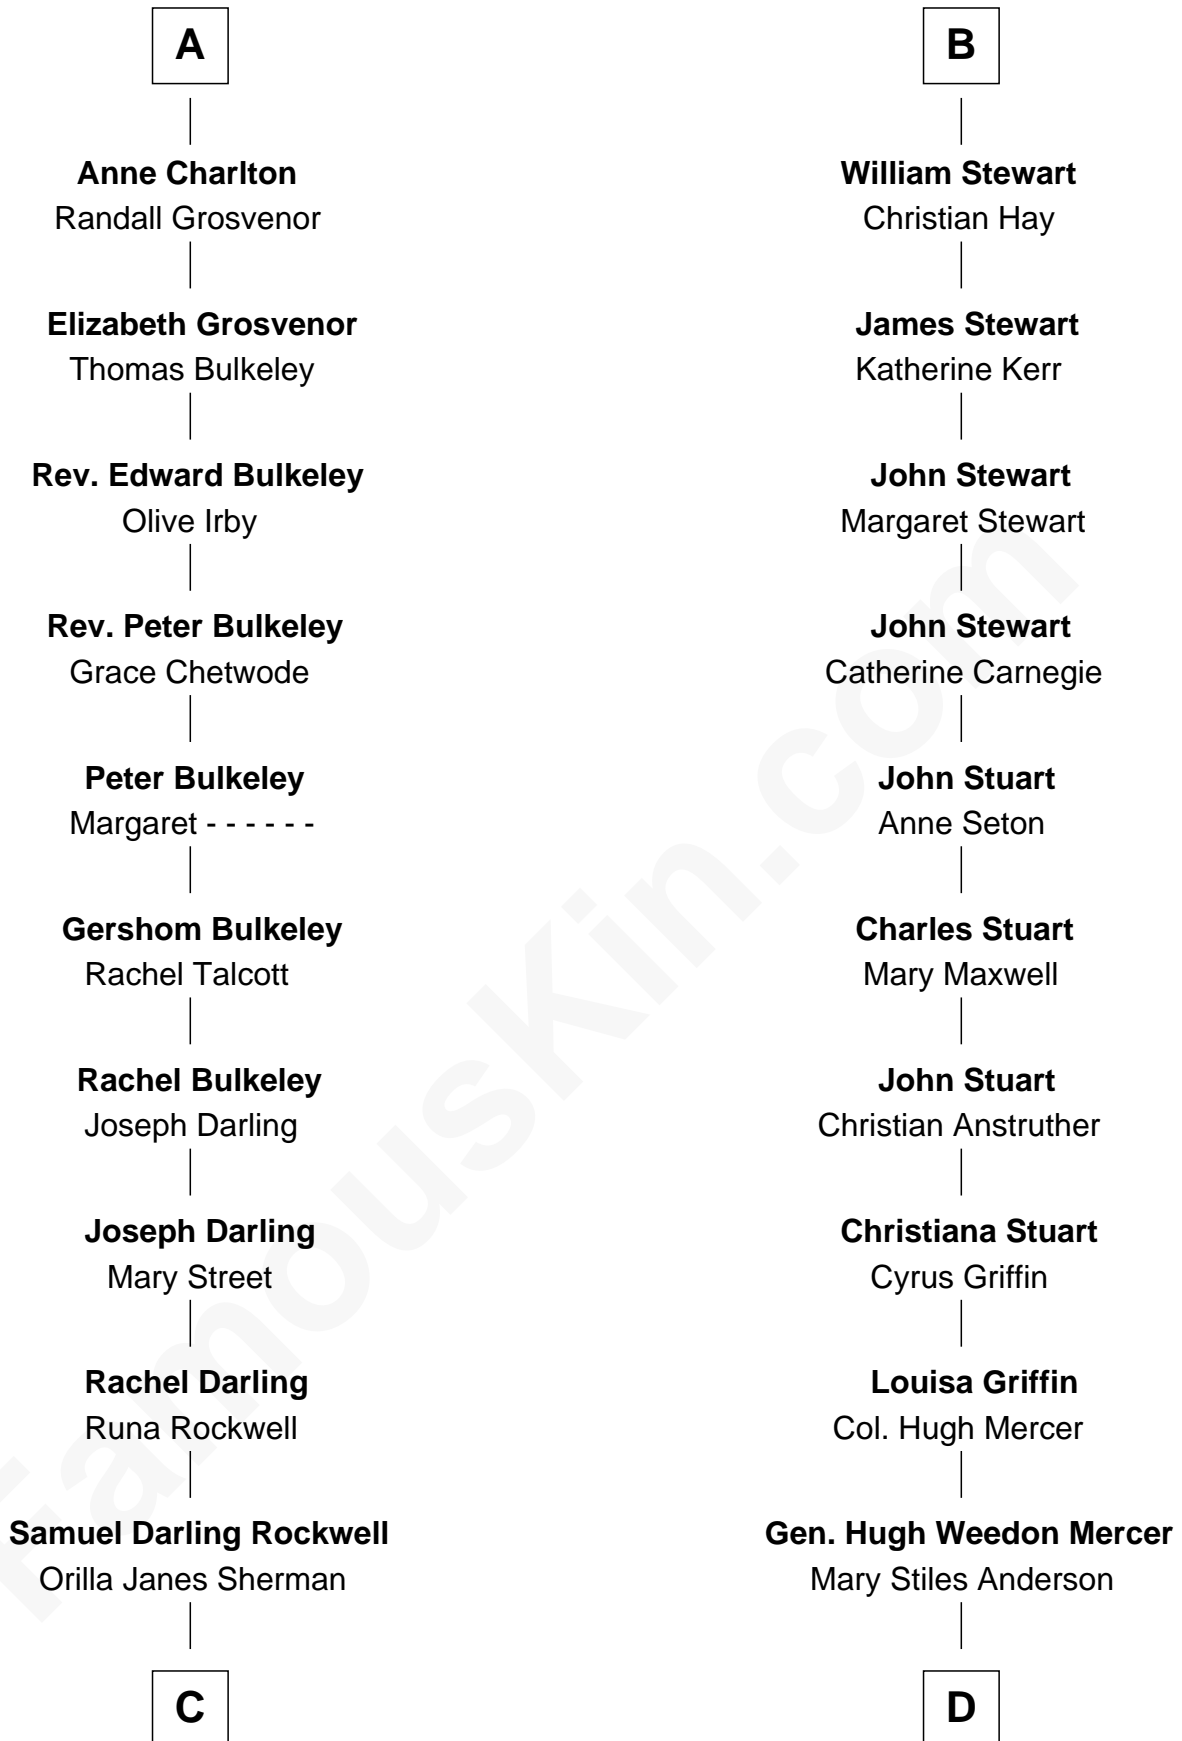

# FamousKin.com Relationship Chart of

**Norman Rockwell**

*American Artist*

19th cousin of

**Johnny Mercer**

*Songwriter and Co-Founder of Capitol Records*

**Sir Alan la Zouche**

Eleanor de Segrave

**C**

**John William Rockwell**

Phebe Boyce Waring

**Jarvis Waring Rockwell**

Anne Mary Hill

**Norman Rockwell**

*American Artist*

**D**

**George Anderson Mercer**

Nanny Maury Herndon

**George Anderson Mercer**

Lillian Elizabeth Ciucevich

**Johnny Mercer**

*Co-Founder of Capitol Records*

FamousKin.com