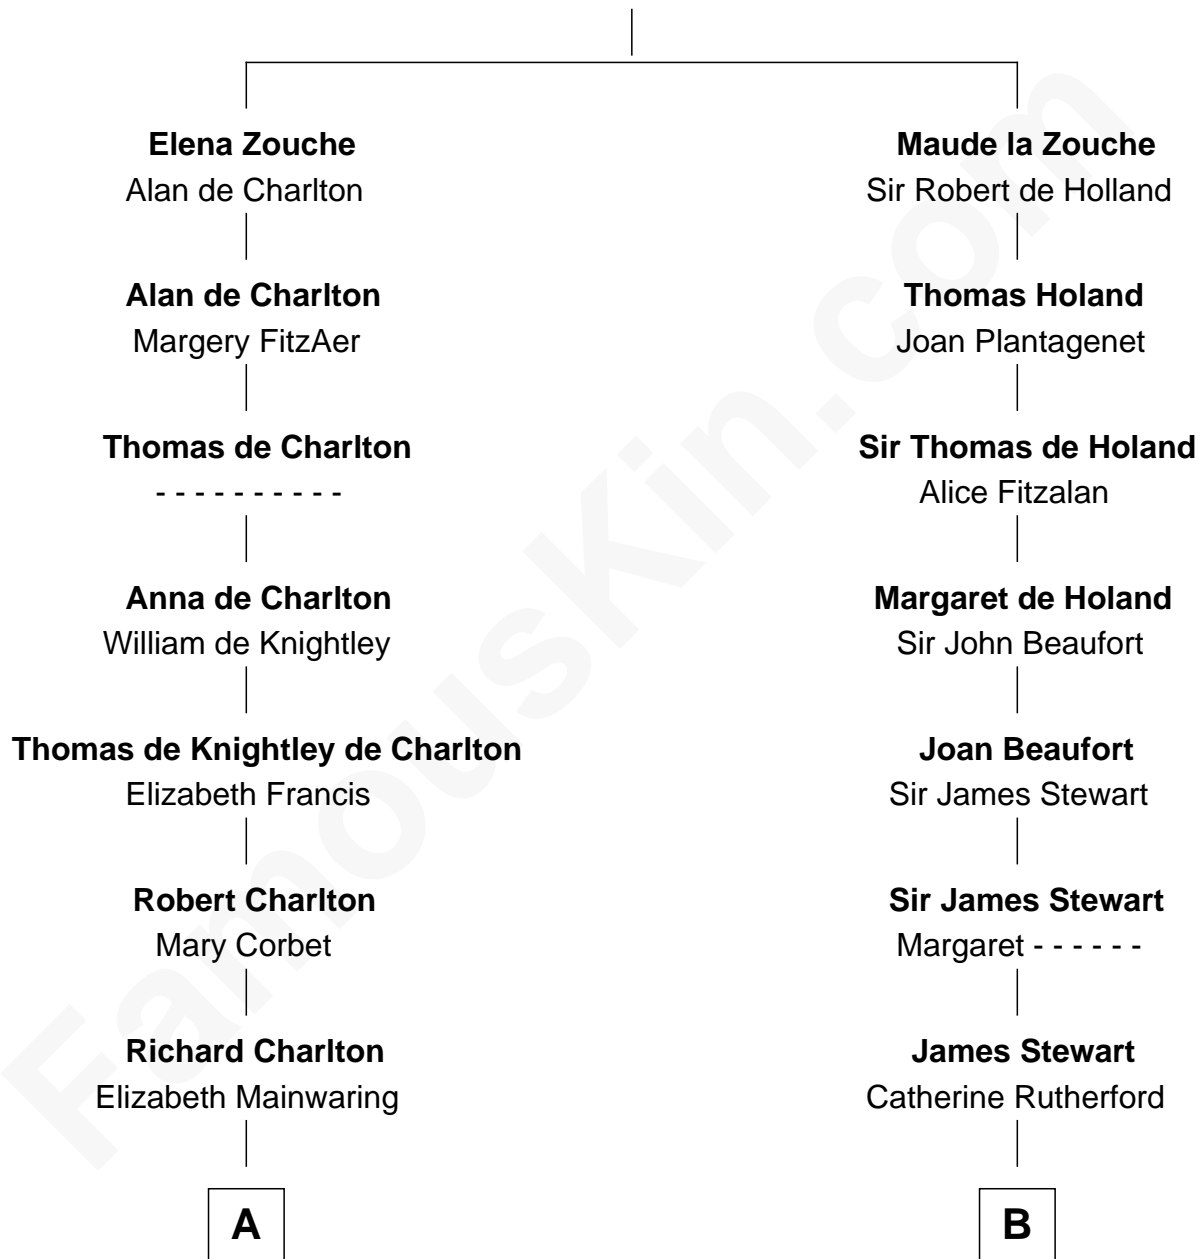

# FamousKin.com Relationship Chart of

**Norman Rockwell**

*American Artist*

19th cousin of

**Johnny Mercer**

*Songwriter and Co-Founder of Capitol Records*

**Sir Alan la Zouche**

Eleanor de Segrave

**C**

**John William Rockwell**

Phebe Boyce Waring

**Jarvis Waring Rockwell**

Anne Mary Hill

**Norman Rockwell**

*American Artist*

**D**

**George Anderson Mercer**

Nanny Maury Herndon

**George Anderson Mercer**

Lillian Elizabeth Ciucevich

**Johnny Mercer**

*Co-Founder of Capitol Records*

FamousKin.com