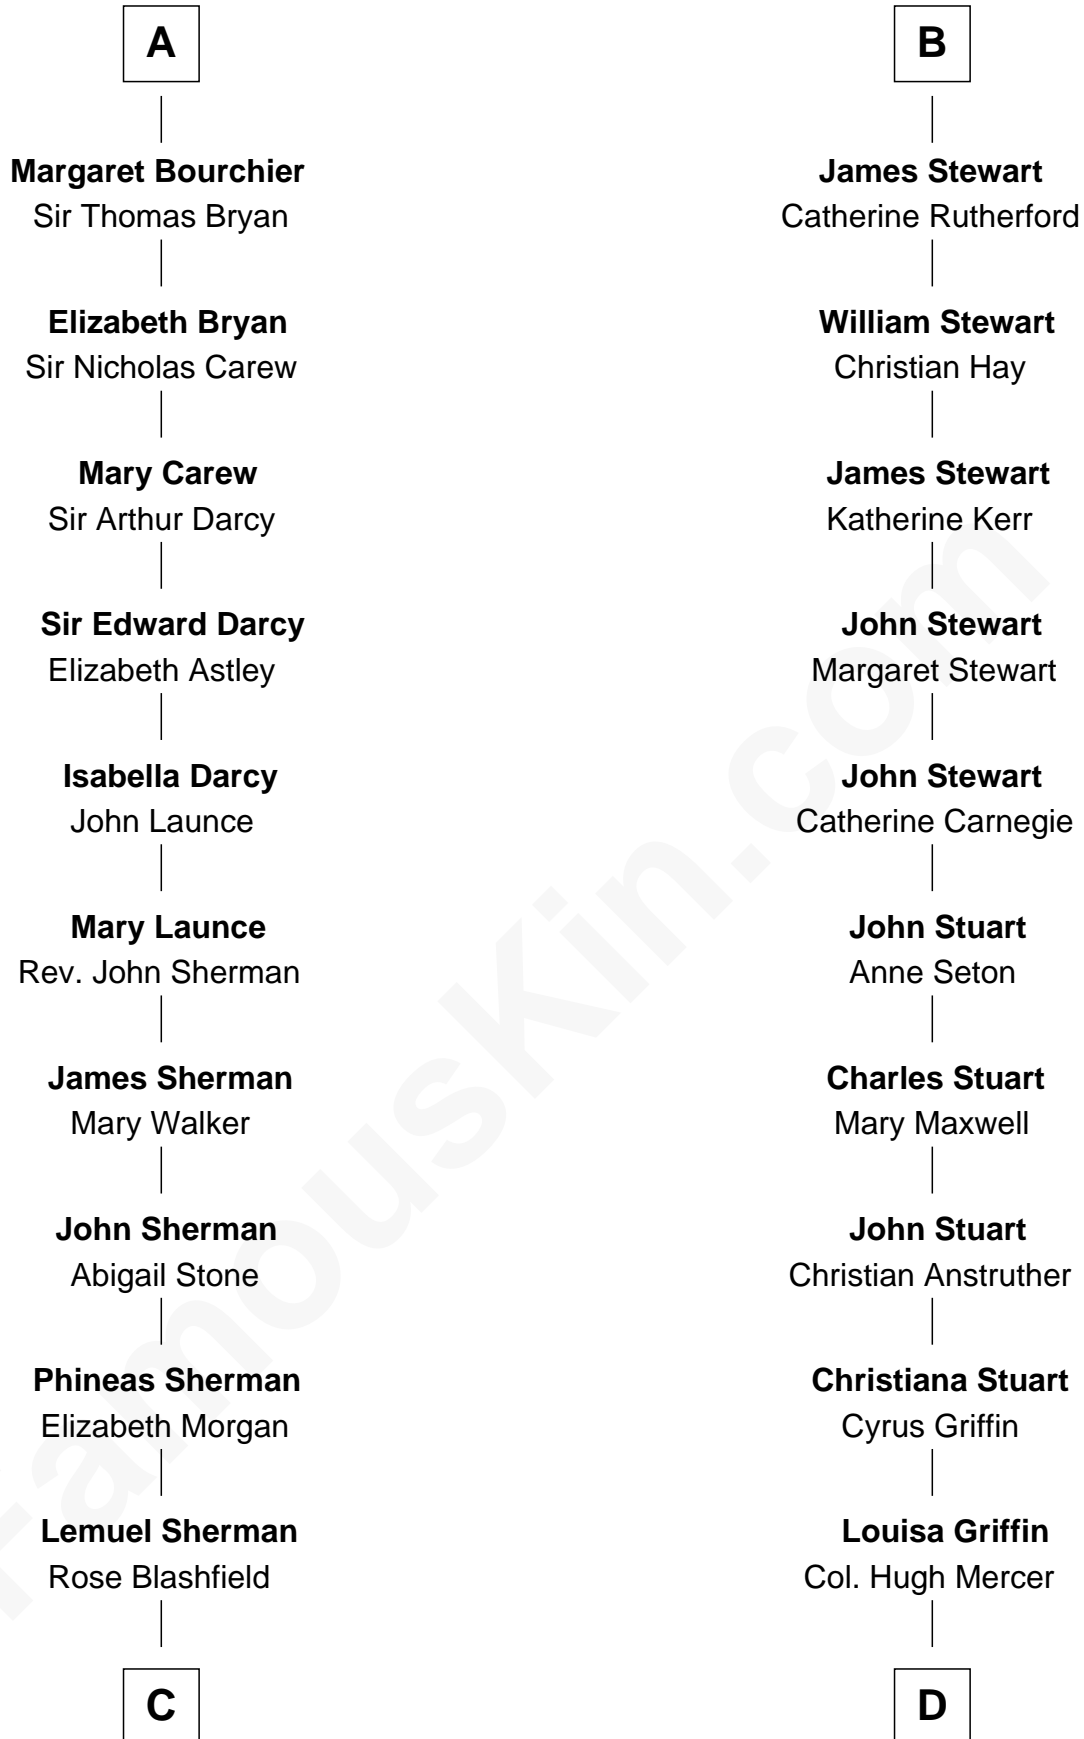

FamousKin.com
Relationship Chart of
Norman Rockwell
American Artist

20th cousin 1 time removed of

Johnny Mercer
Songwriter and Co-Founder of Capitol Records

C

Jacob Sherman

Cafira Janes

Orilla Janes Sherman
Samuel Darling Rockwell

John William Rockwell
Phebe Boyce Waring

Jarvis Waring Rockwell
Anne Mary Hill

Norman Rockwell
American Artist

D

Gen. Hugh Weedon Mercer

Mary Stiles Anderson

George Anderson Mercer
Nanny Maury Herndon

George Anderson Mercer
Lillian Elizabeth Ciucevich