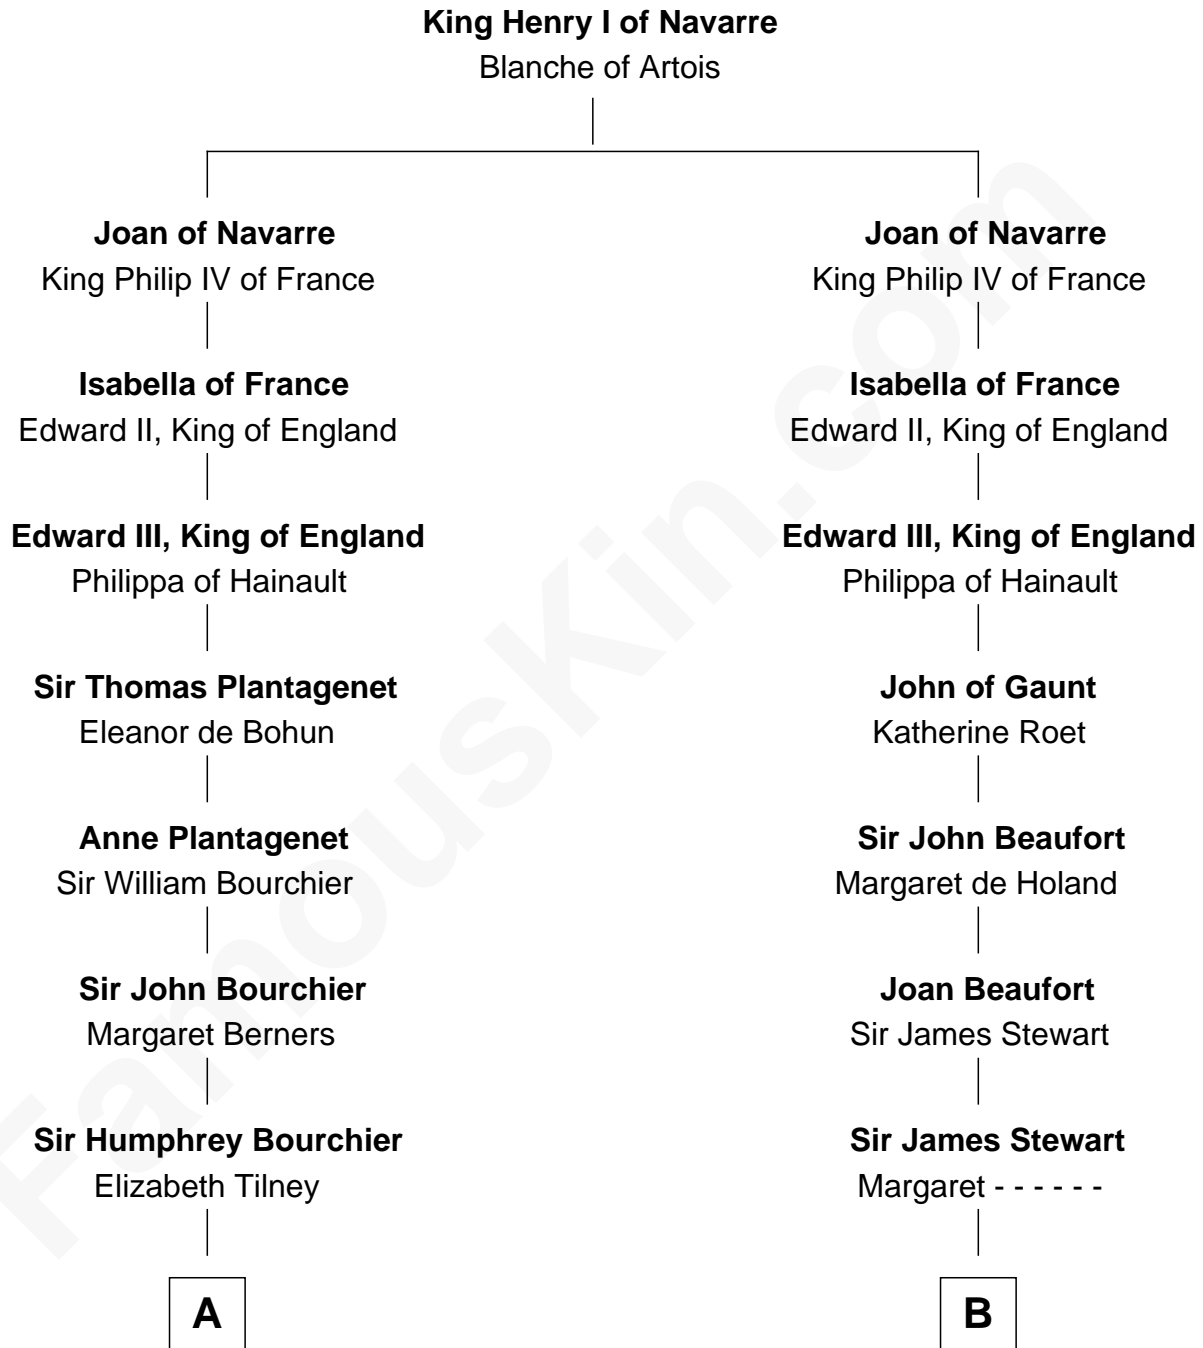

FamousKin.com
Relationship Chart of
Norman Rockwell
American Artist

20th cousin 1 time removed of

Johnny Mercer
Songwriter and Co-Founder of Capitol Records

C

Jacob Sherman

Cafira Janes

Orilla Janes Sherman
Samuel Darling Rockwell

John William Rockwell
Phebe Boyce Waring

Jarvis Waring Rockwell
Anne Mary Hill

Norman Rockwell
American Artist

D

Gen. Hugh Weedon Mercer

Mary Stiles Anderson

George Anderson Mercer
Nanny Maury Herndon

George Anderson Mercer
Lillian Elizabeth Ciucevich