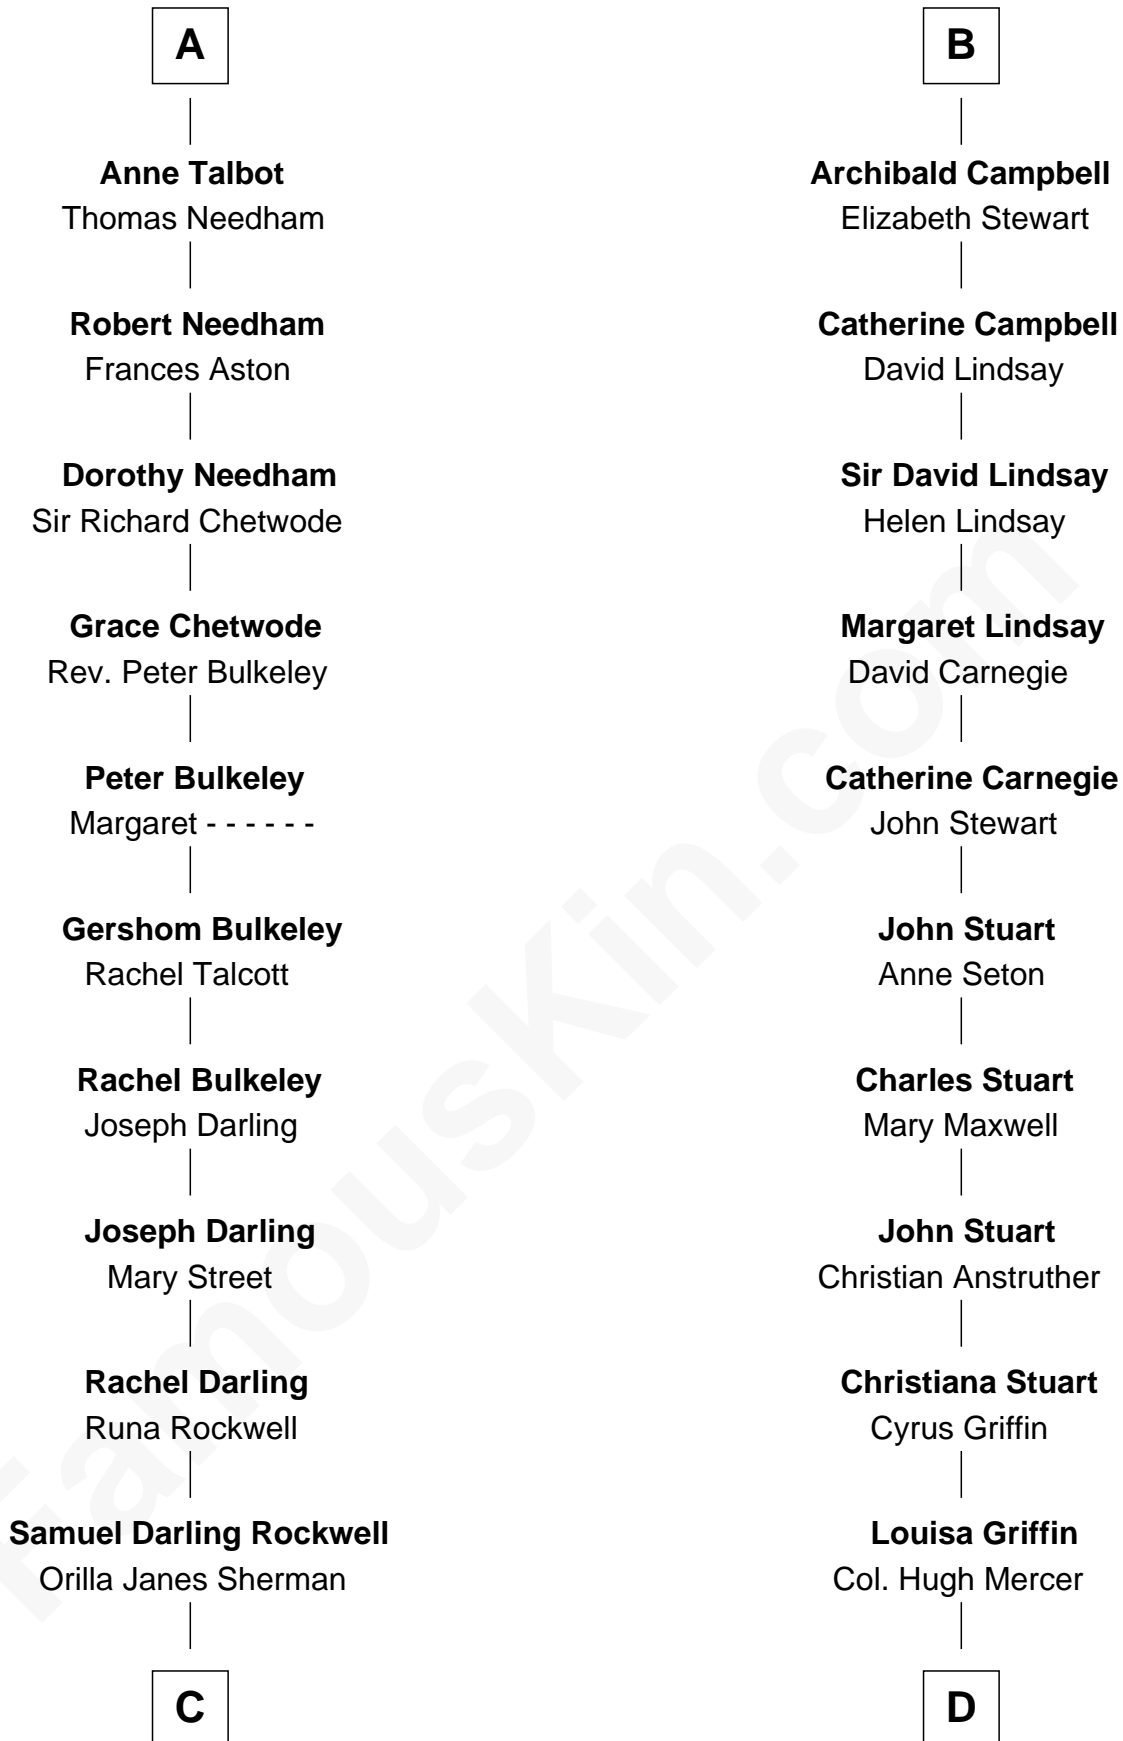

FamousKin.com
Relationship Chart of
Norman Rockwell
American Artist

19th cousin 1 time removed of

Johnny Mercer
Songwriter and Co-Founder of Capitol Records

Sir Richard de Burgh
 Margaret - - - - -

C

John William Rockwell

Phebe Boyce Waring

Jarvis Waring Rockwell

Anne Mary Hill

Norman Rockwell

American Artist

D

Gen. Hugh Weedon Mercer

Mary Stiles Anderson