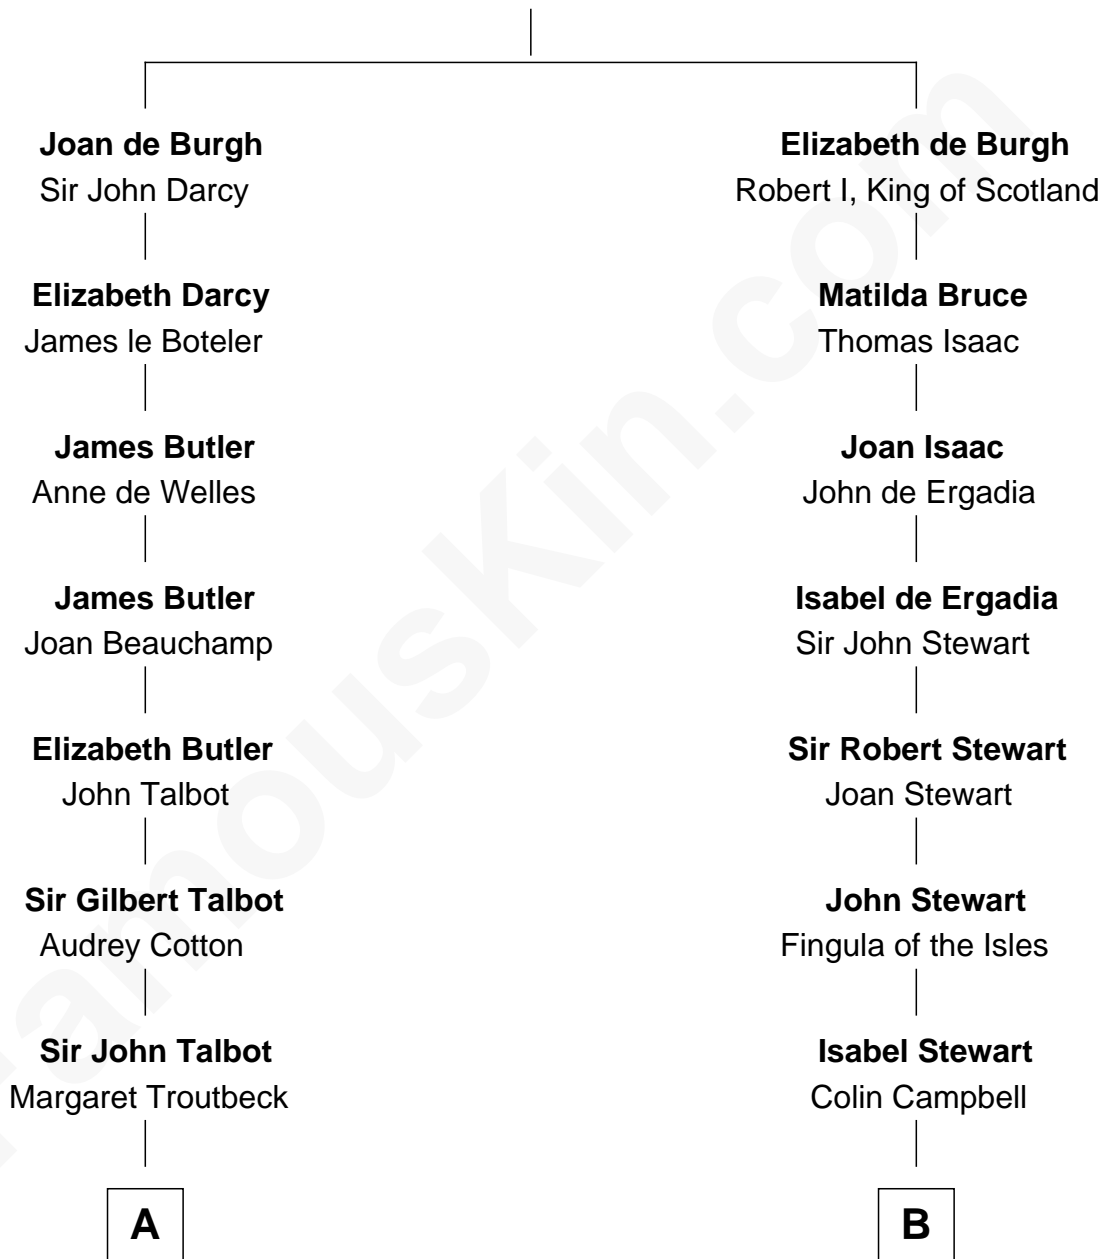

FamousKin.com
Relationship Chart of
Norman Rockwell
American Artist

19th cousin 1 time removed of

Johnny Mercer
Songwriter and Co-Founder of Capitol Records

Sir Richard de Burgh
 Margaret - - - - -

C

John William Rockwell

Phebe Boyce Waring

Jarvis Waring Rockwell

Anne Mary Hill

Norman Rockwell

American Artist

D

Gen. Hugh Weedon Mercer

Mary Stiles Anderson