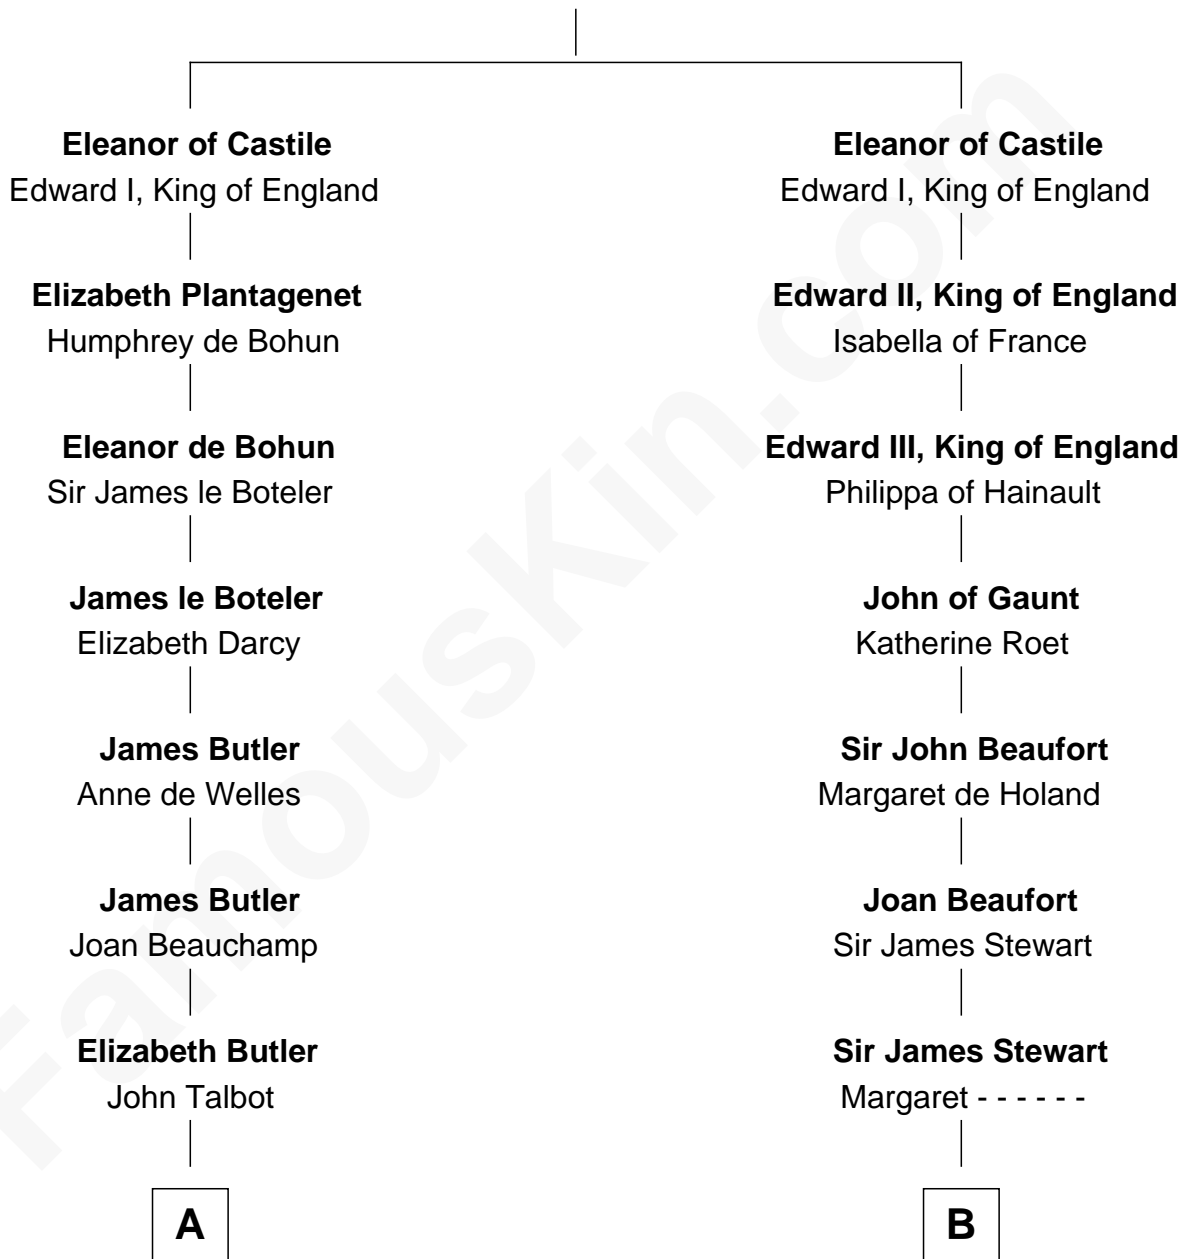

FamousKin.com
Relationship Chart of
Norman Rockwell
American Artist

20th cousin 1 time removed of

Johnny Mercer
Songwriter and Co-Founder of Capitol Records

Ferdinand III, King of Castile
 Joanna of Ponthieu

C

Rachel Darling
Runa Rockwell

Samuel Darling Rockwell
Orilla Janes Sherman

John William Rockwell
Phebe Boyce Waring

Jarvis Waring Rockwell
Anne Mary Hill

Norman Rockwell
American Artist

D

Gen. Hugh Weedon Mercer
Mary Stiles Anderson