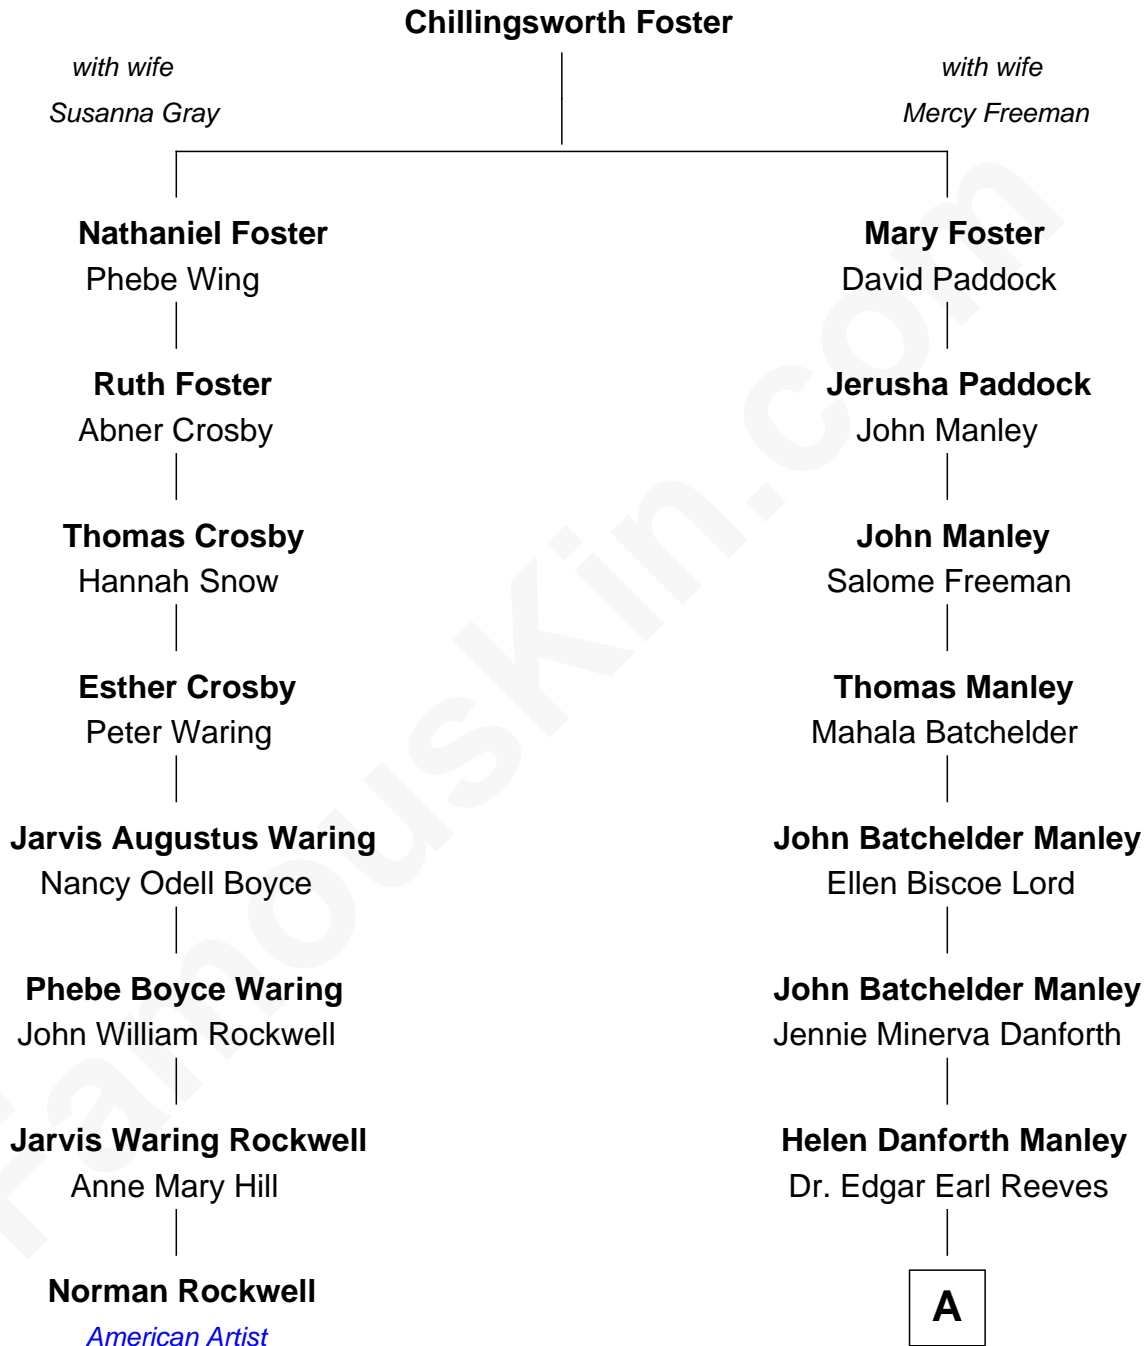

FamousKin.com
Relationship Chart of
Norman Rockwell
American Artist

7th cousin 1 time removed of
Zach Snyder
Filmmaker

A

Marsha Manley Reeves
Charles Edward Snyder

Zach Snyder
Filmmaker

FamousKin.com