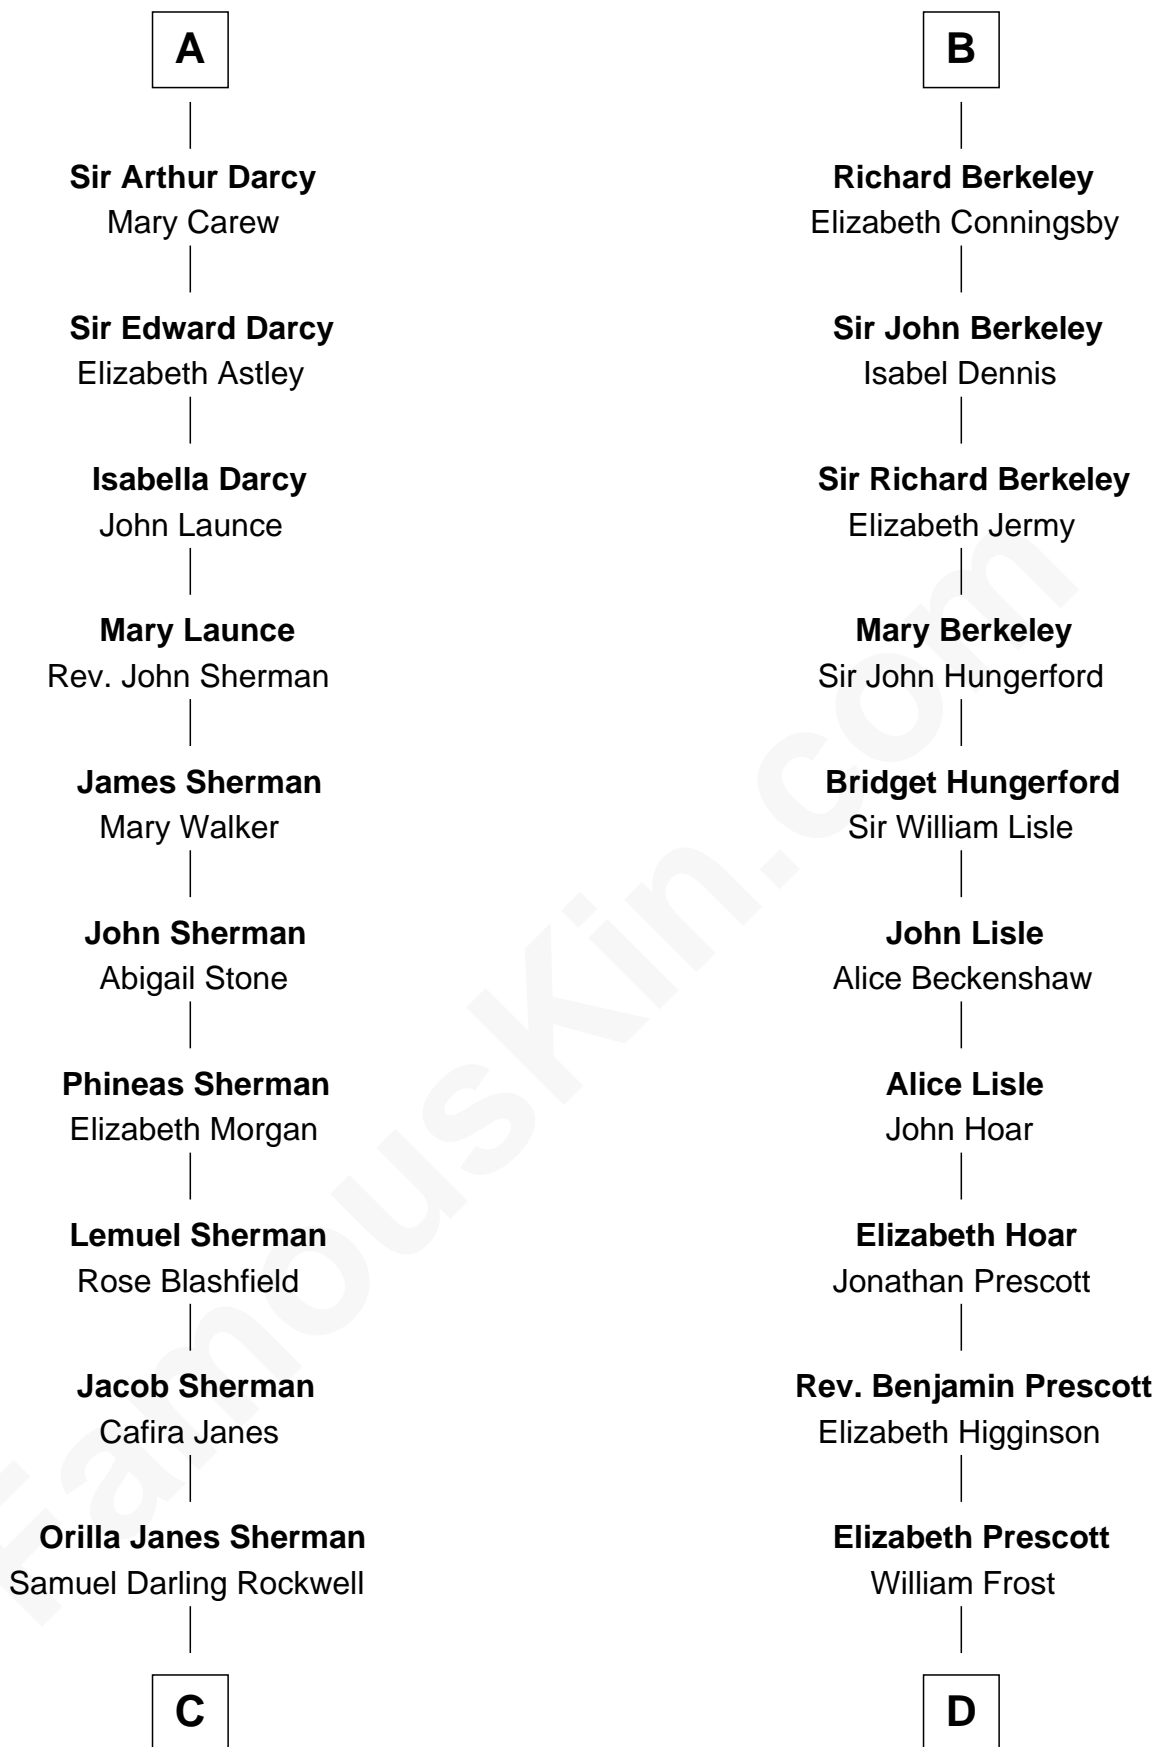

FamousKin.com
Relationship Chart of
Norman Rockwell
American Artist

19th cousin 2 times removed of
Robert Frost
Poet and Playwright

John de Botetourte
Maud FitzThomas

C

John William Rockwell

Phebe Boyce Waring

Jarvis Waring Rockwell

Anne Mary Hill

Norman Rockwell

American Artist

D

William Frost

Sarah Holt

Samuel Abbott Frost