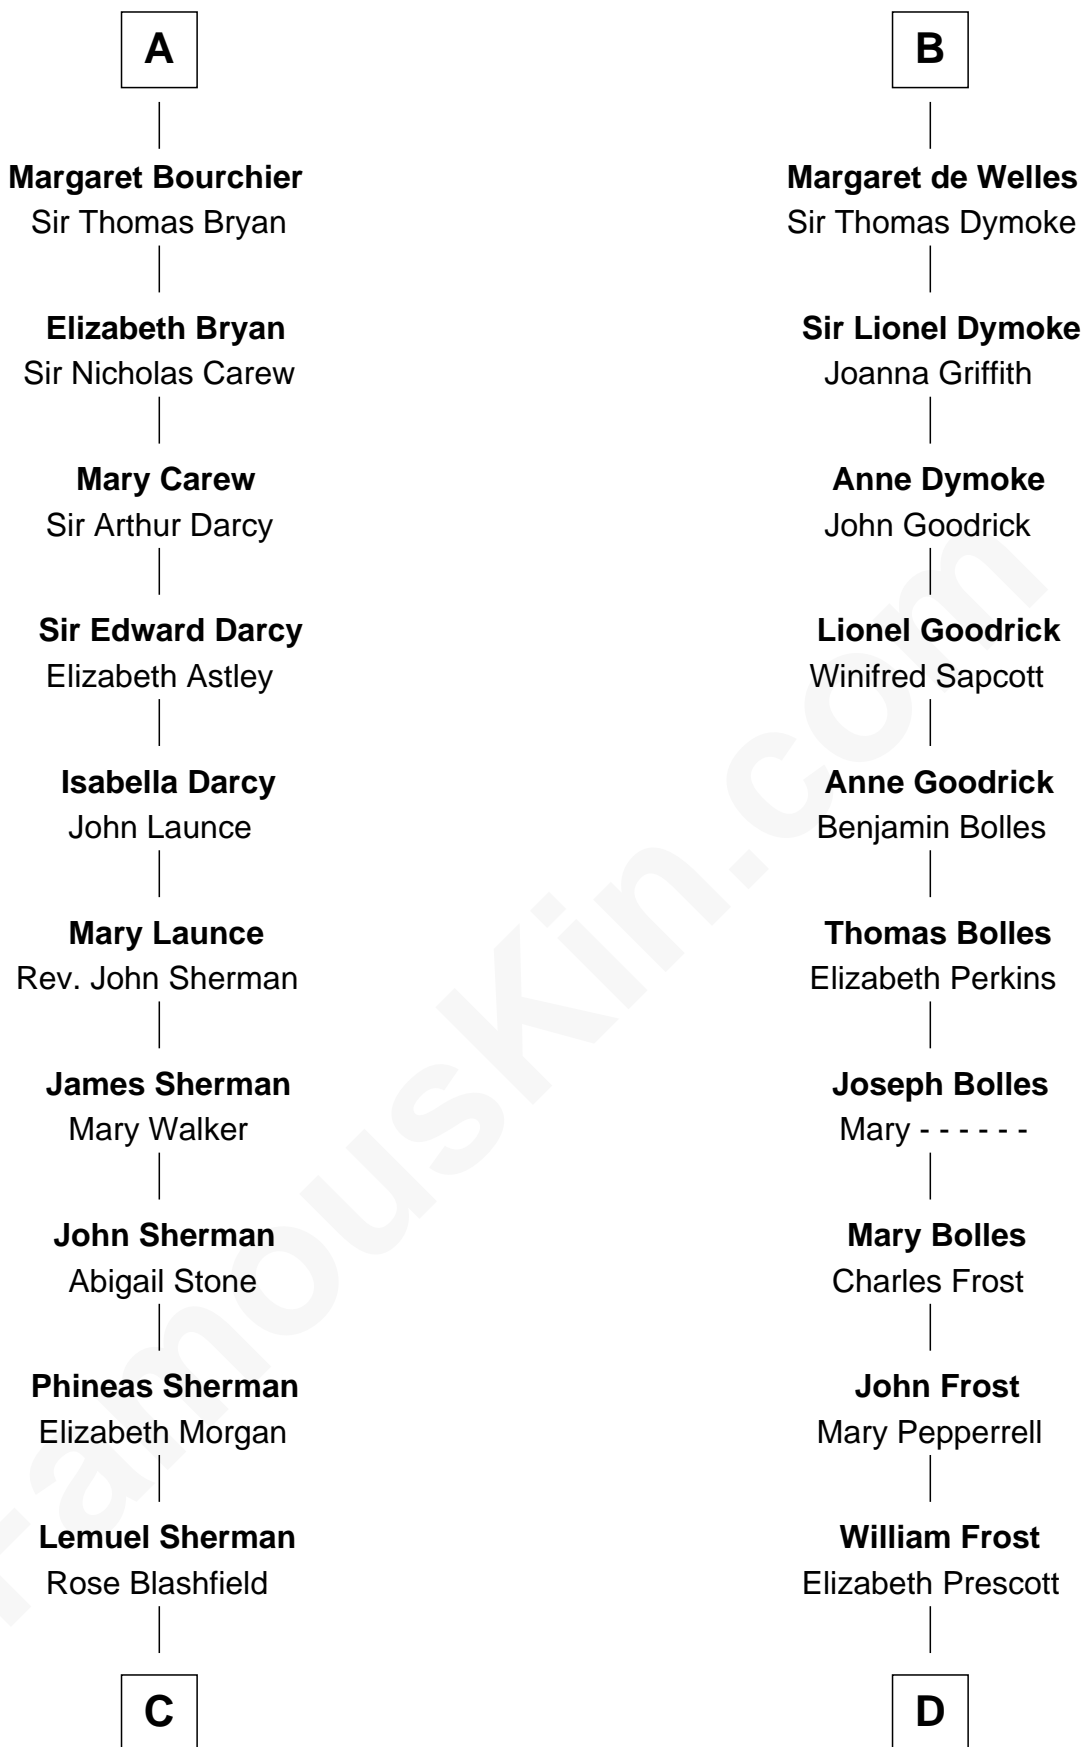

# FamousKin.com Relationship Chart of

**Norman Rockwell**

*American Artist*

21st cousin of

**Robert Frost**

*Poet and Playwright*

**C**

**Jacob Sherman**

Cafira Janes

**Orilla Janes Sherman**  
Samuel Darling Rockwell

**John William Rockwell**  
Phebe Boyce Waring

**Jarvis Waring Rockwell**  
Anne Mary Hill

**Norman Rockwell**  
*American Artist*

**D**

**William Frost**