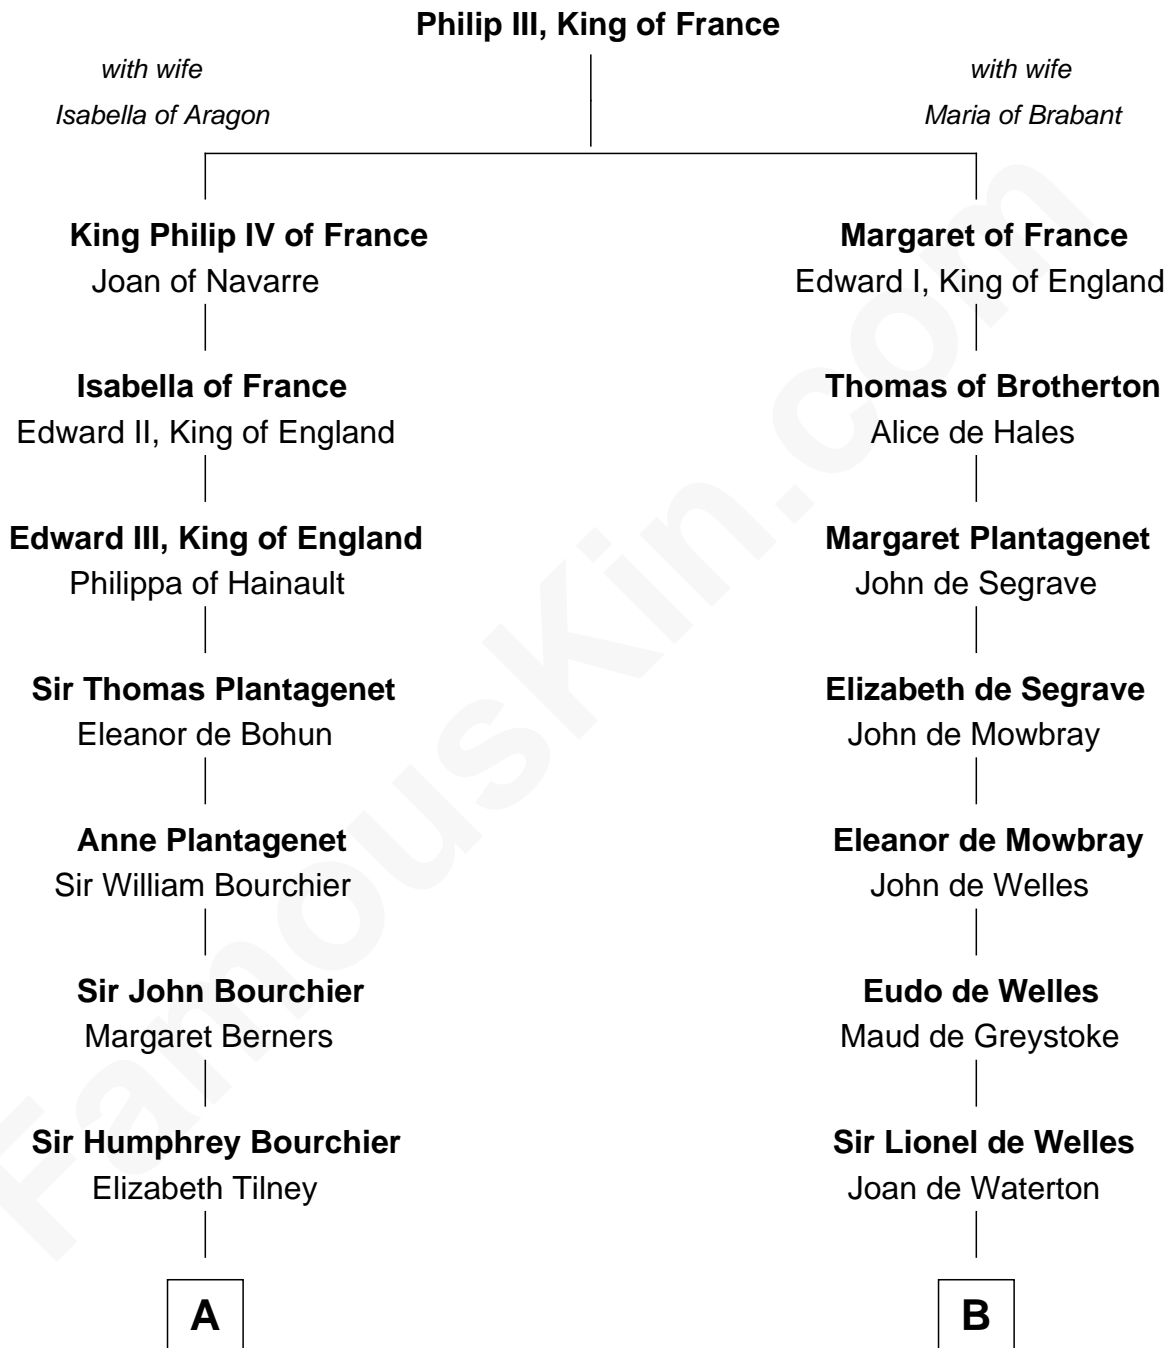

# FamousKin.com Relationship Chart of

**Norman Rockwell**

*American Artist*

21st cousin of

**Robert Frost**

*Poet and Playwright*

**C**

**Jacob Sherman**

Cafira Janes

**Orilla Janes Sherman**  
Samuel Darling Rockwell

**John William Rockwell**  
Phebe Boyce Waring

**Jarvis Waring Rockwell**  
Anne Mary Hill

**Norman Rockwell**  
*American Artist*

**D**

**William Frost**