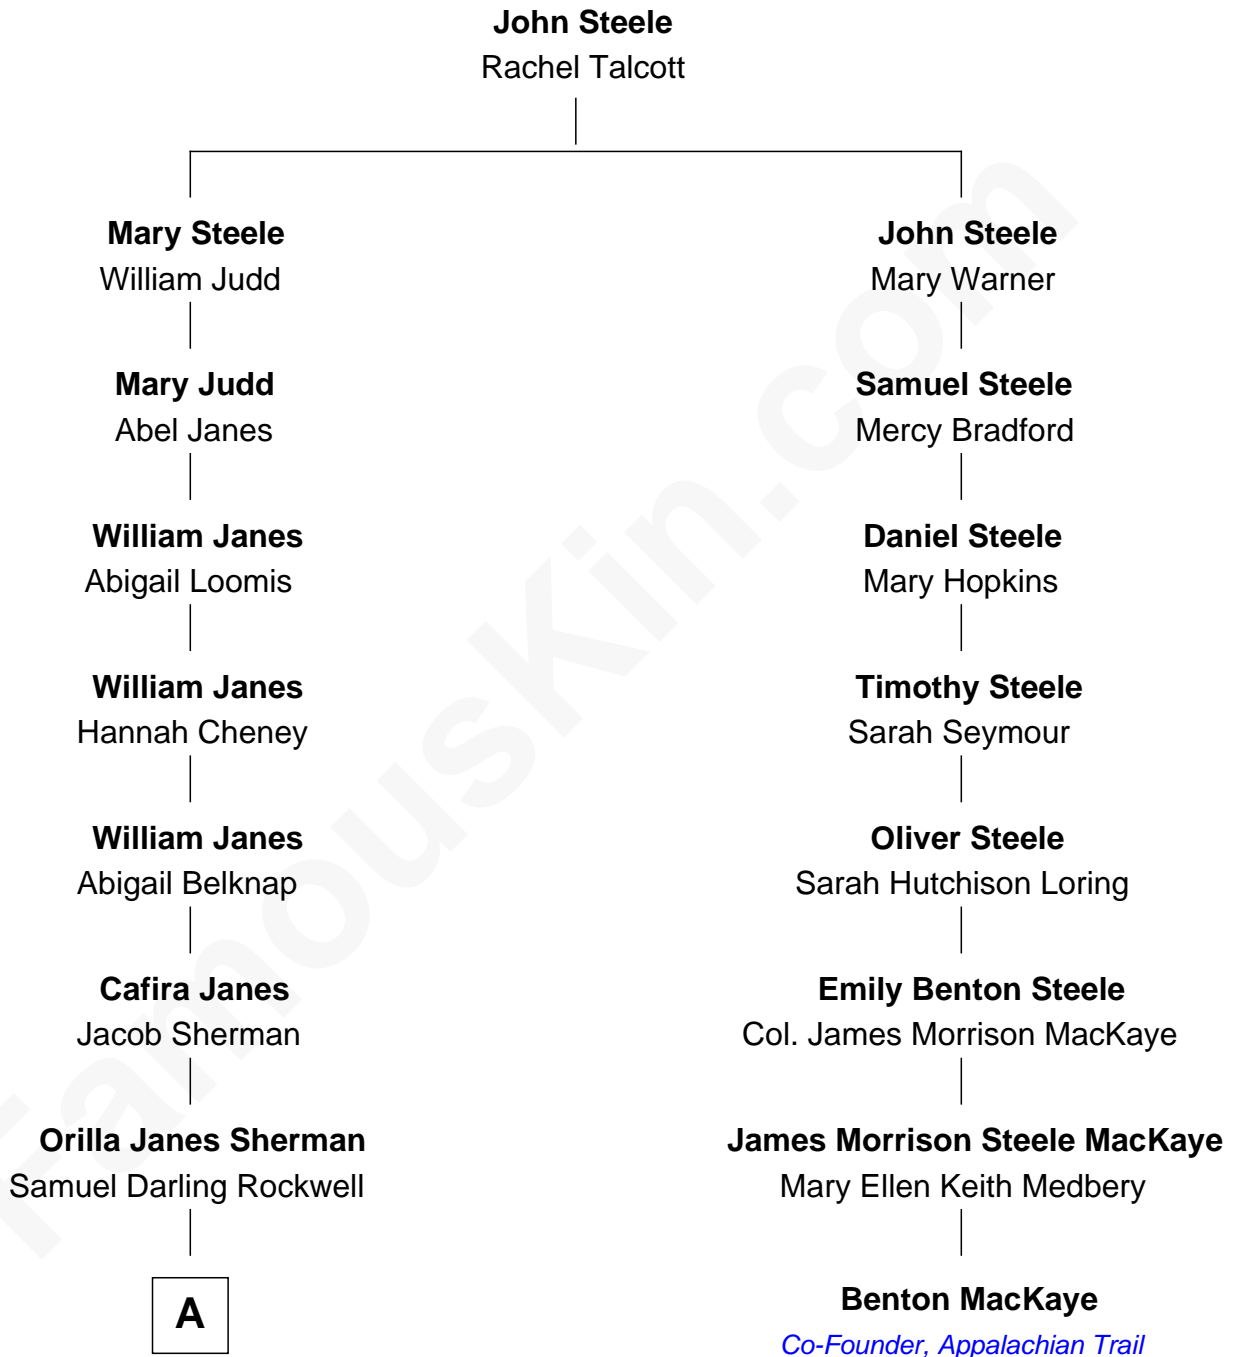

**FamousKin.com**  
**Relationship Chart of**  
**Norman Rockwell**  
*American Artist*

7th cousin 2 times removed of  
**Benton MacKaye**  
*Co-Founder, Appalachian Trail*

**A**

John William Rockwell

Phebe Boyce Waring

Jarvis Waring Rockwell

Anne Mary Hill

Norman Rockwell

*American Artist*

FamousKin.com