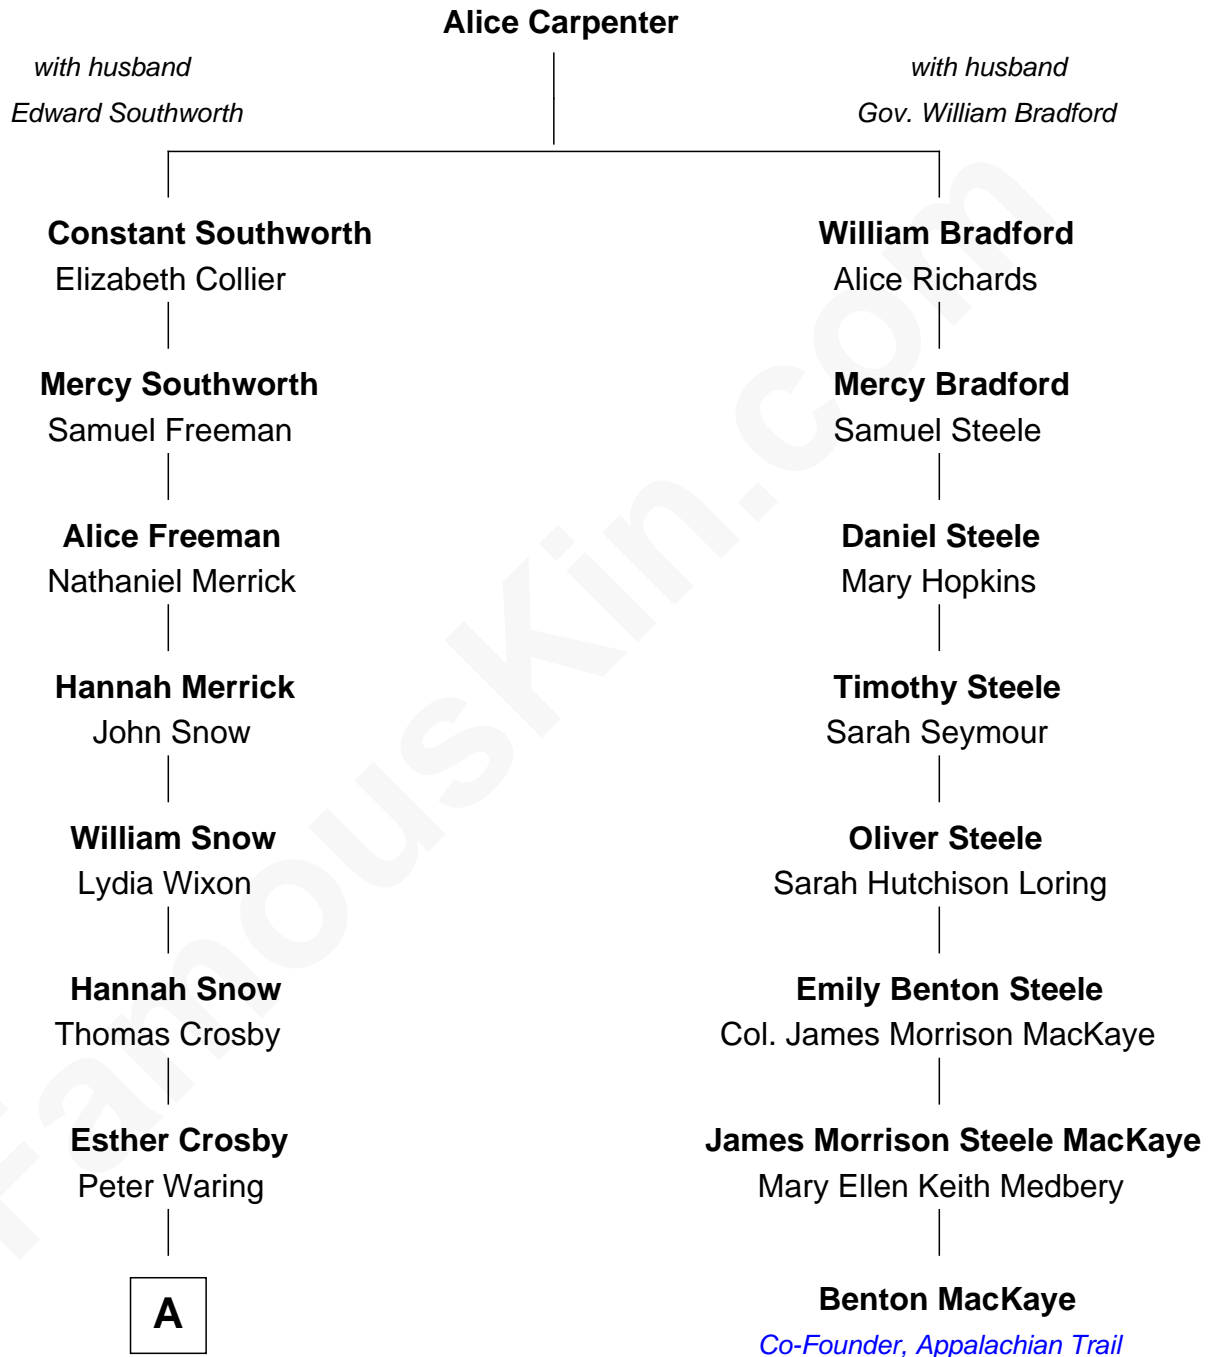

FamousKin.com
Relationship Chart of
Norman Rockwell
American Artist

7th cousin 3 times removed of
Benton MacKaye
Co-Founder, Appalachian Trail

A

—
Jarvis Augustus Waring

Nancy Odell Boyce

—
Phebe Boyce Waring

John William Rockwell

—
Jarvis Waring Rockwell

Anne Mary Hill

—
Norman Rockwell

American Artist

FamousKin.com