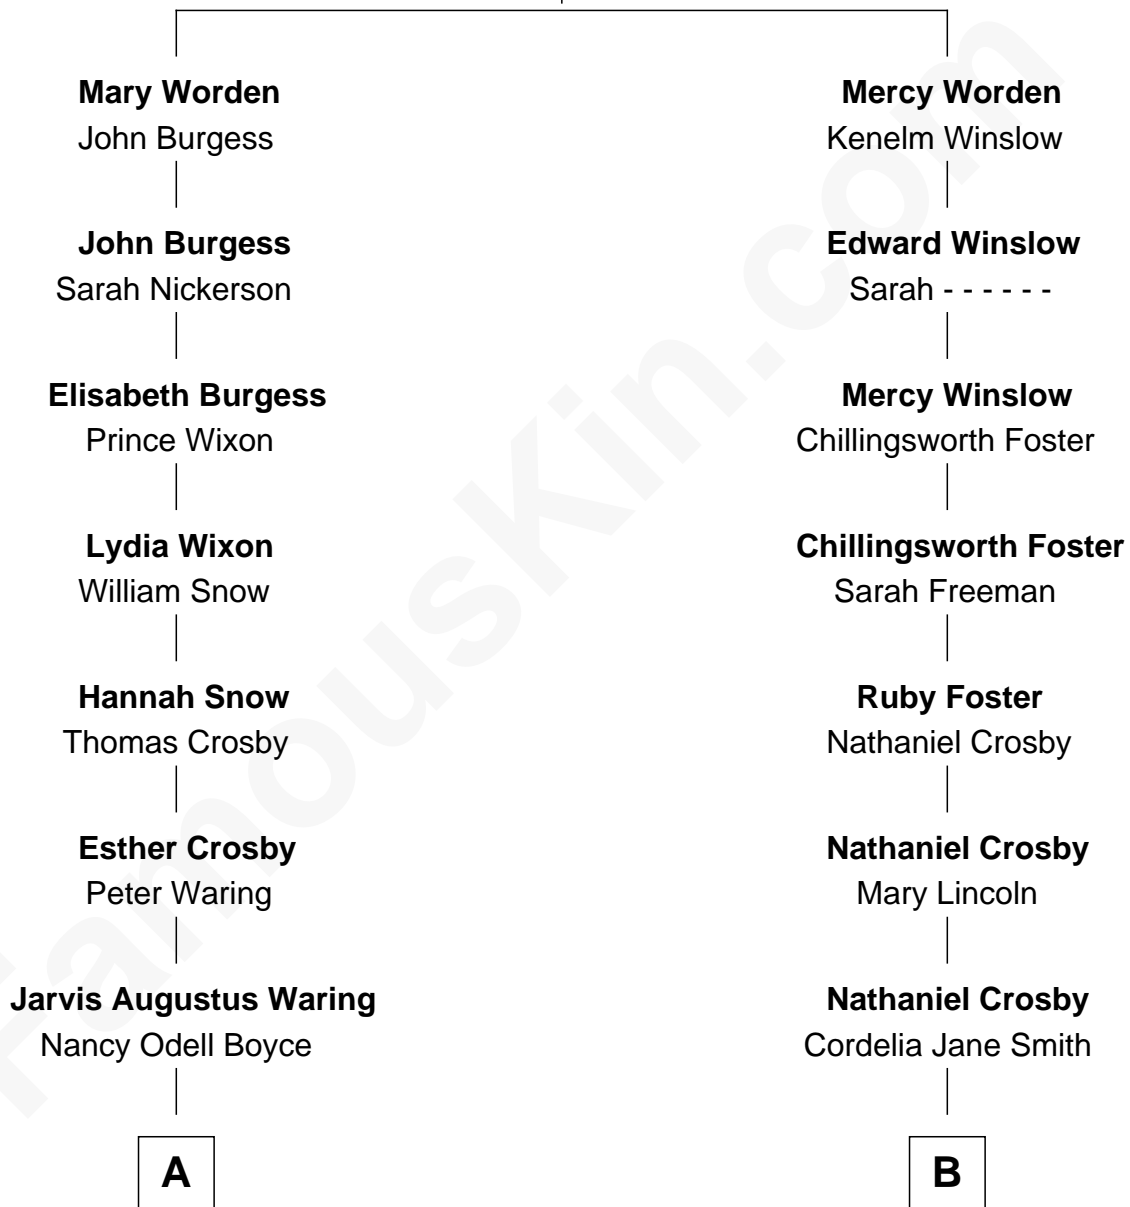

FamousKin.com
Relationship Chart of
Norman Rockwell
American Artist

8th cousin 1 time removed of
Bing Crosby
Singer and Movie Actor

Peter Worden
 Mary - - - - -

A

Phebe Boyce Waring
John William Rockwell

Jarvis Waring Rockwell
Anne Mary Hill

Norman Rockwell
American Artist

B

Harry Lincoln Crosby
Catherine Harrigan

Bing Crosby
Singer and Movie Actor

FamousKin.com