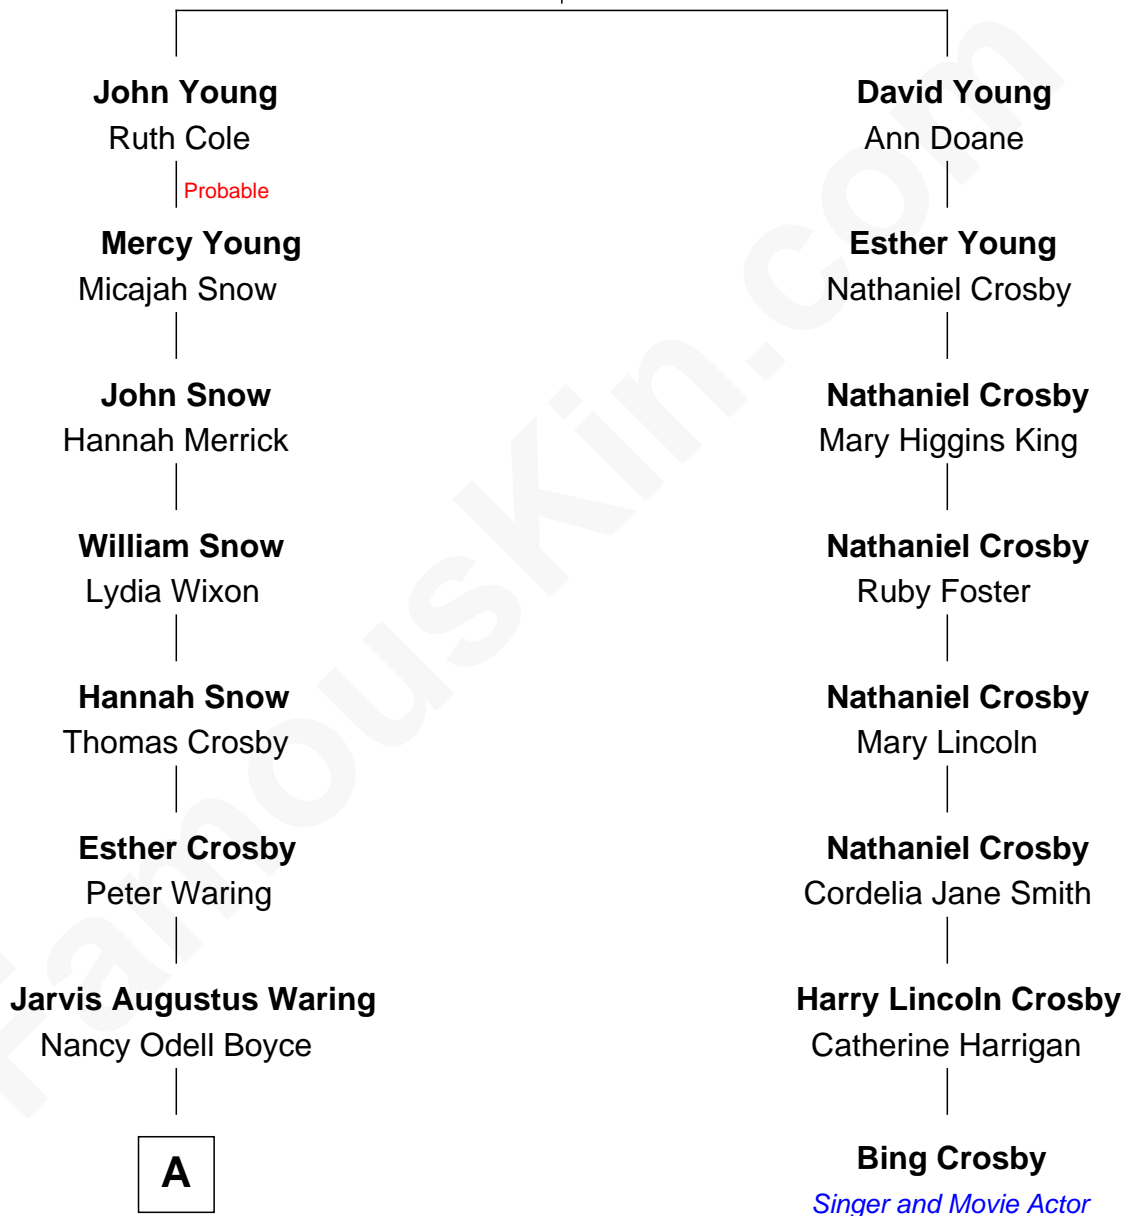

**FamousKin.com**  
**Relationship Chart of**  
**Norman Rockwell**  
*American Artist*

7th cousin 2 times removed of  
**Bing Crosby**  
*Singer and Movie Actor*

**John Young**  
 Abigail Howland

**A**

—  
**Phebe Boyce Waring**  
John William Rockwell

—  
**Jarvis Waring Rockwell**  
Anne Mary Hill

—  
**Norman Rockwell**  
*American Artist*

FamousKin.com