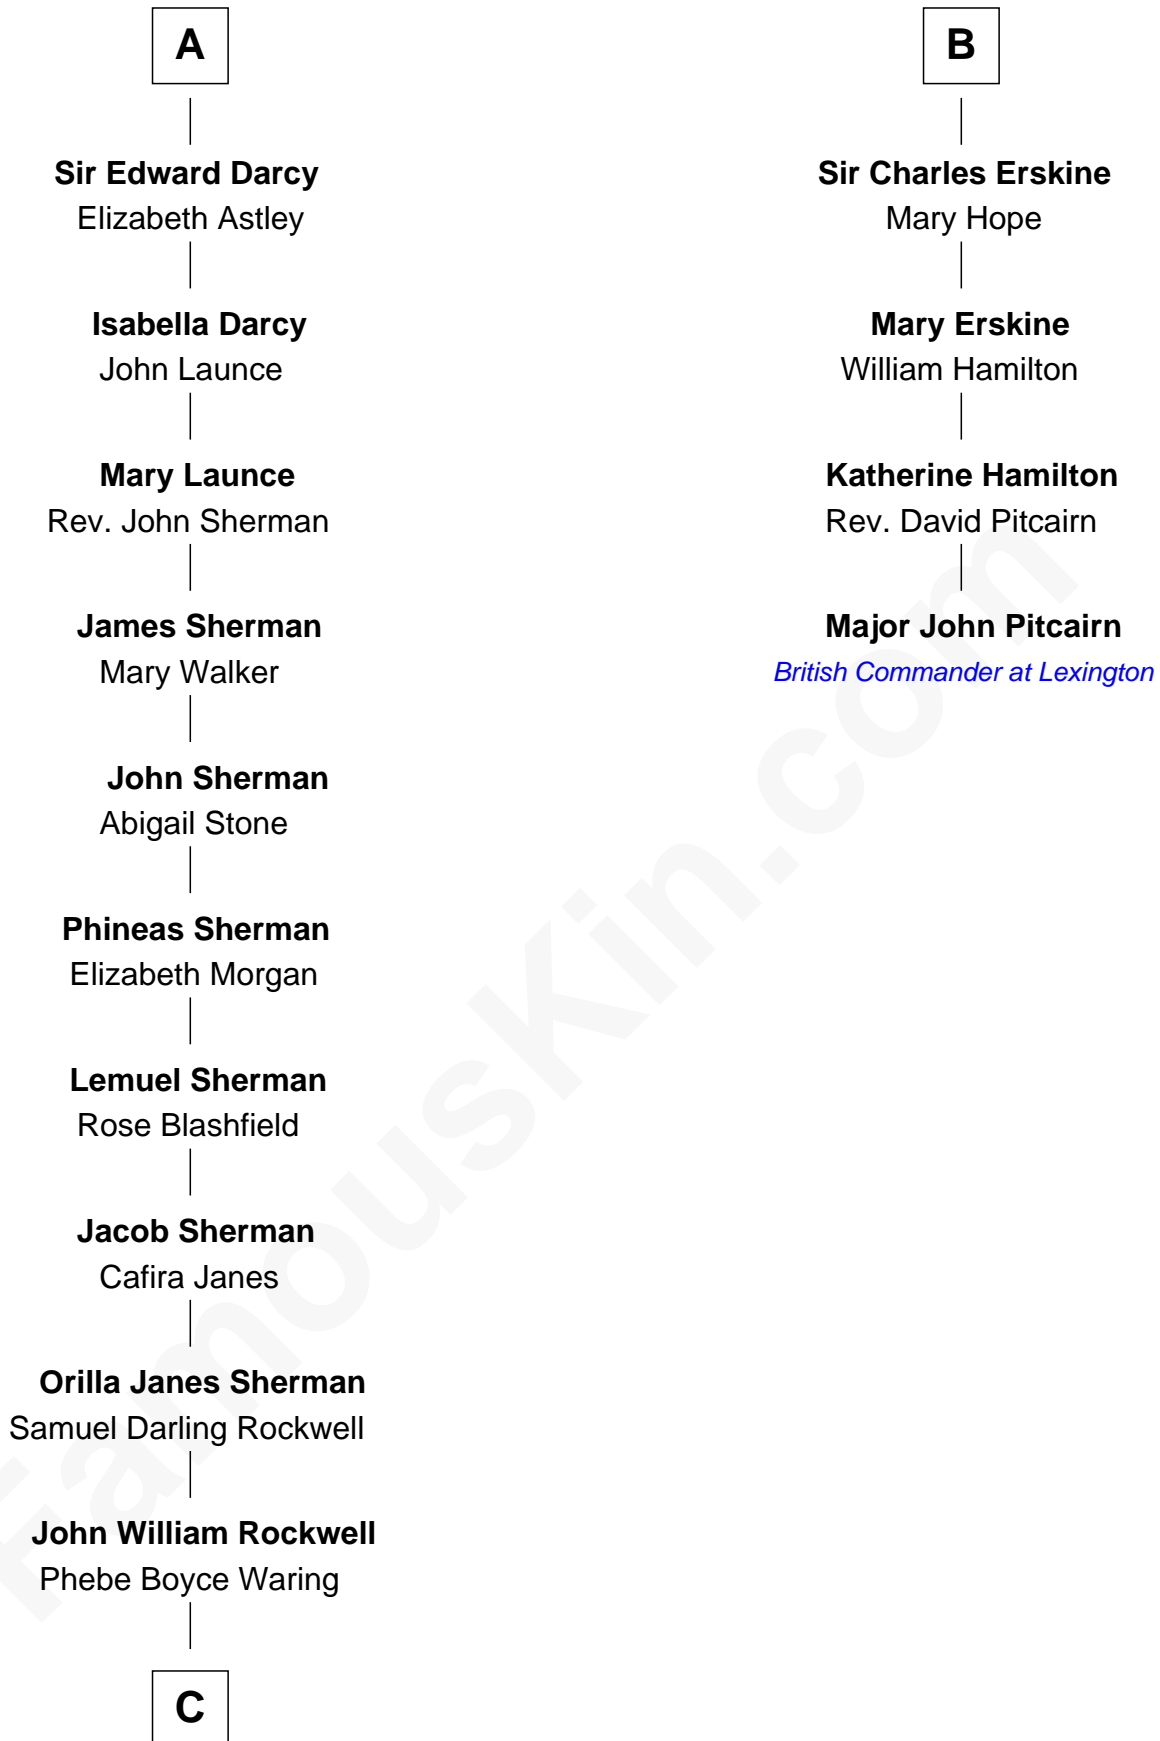

FamousKin.com

Relationship Chart of

Norman Rockwell

American Artist

10th cousin 8 times removed of

Major John Pitcairn
British Commander at Battle of Lexington

C

—
Jarvis Waring Rockwell

Anne Mary Hill

—
Norman Rockwell

American Artist

FamousKin.com