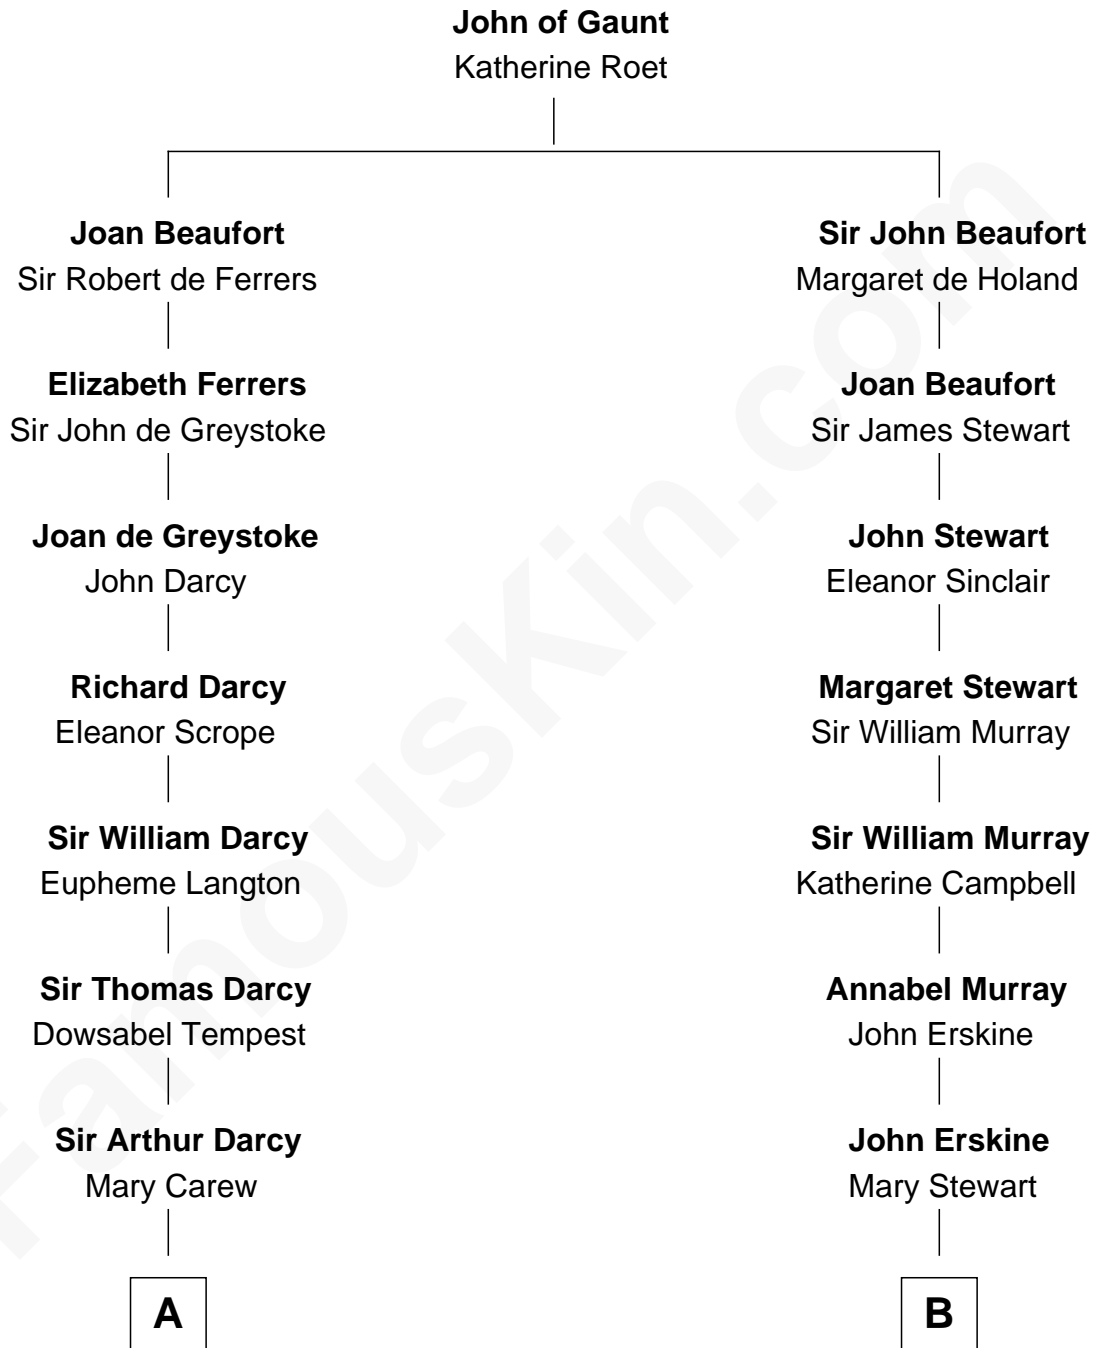

FamousKin.com

Relationship Chart of

Norman Rockwell

American Artist

10th cousin 8 times removed of

Major John Pitcairn
British Commander at Battle of Lexington

C

—
Jarvis Waring Rockwell

Anne Mary Hill

—
Norman Rockwell

American Artist

FamousKin.com