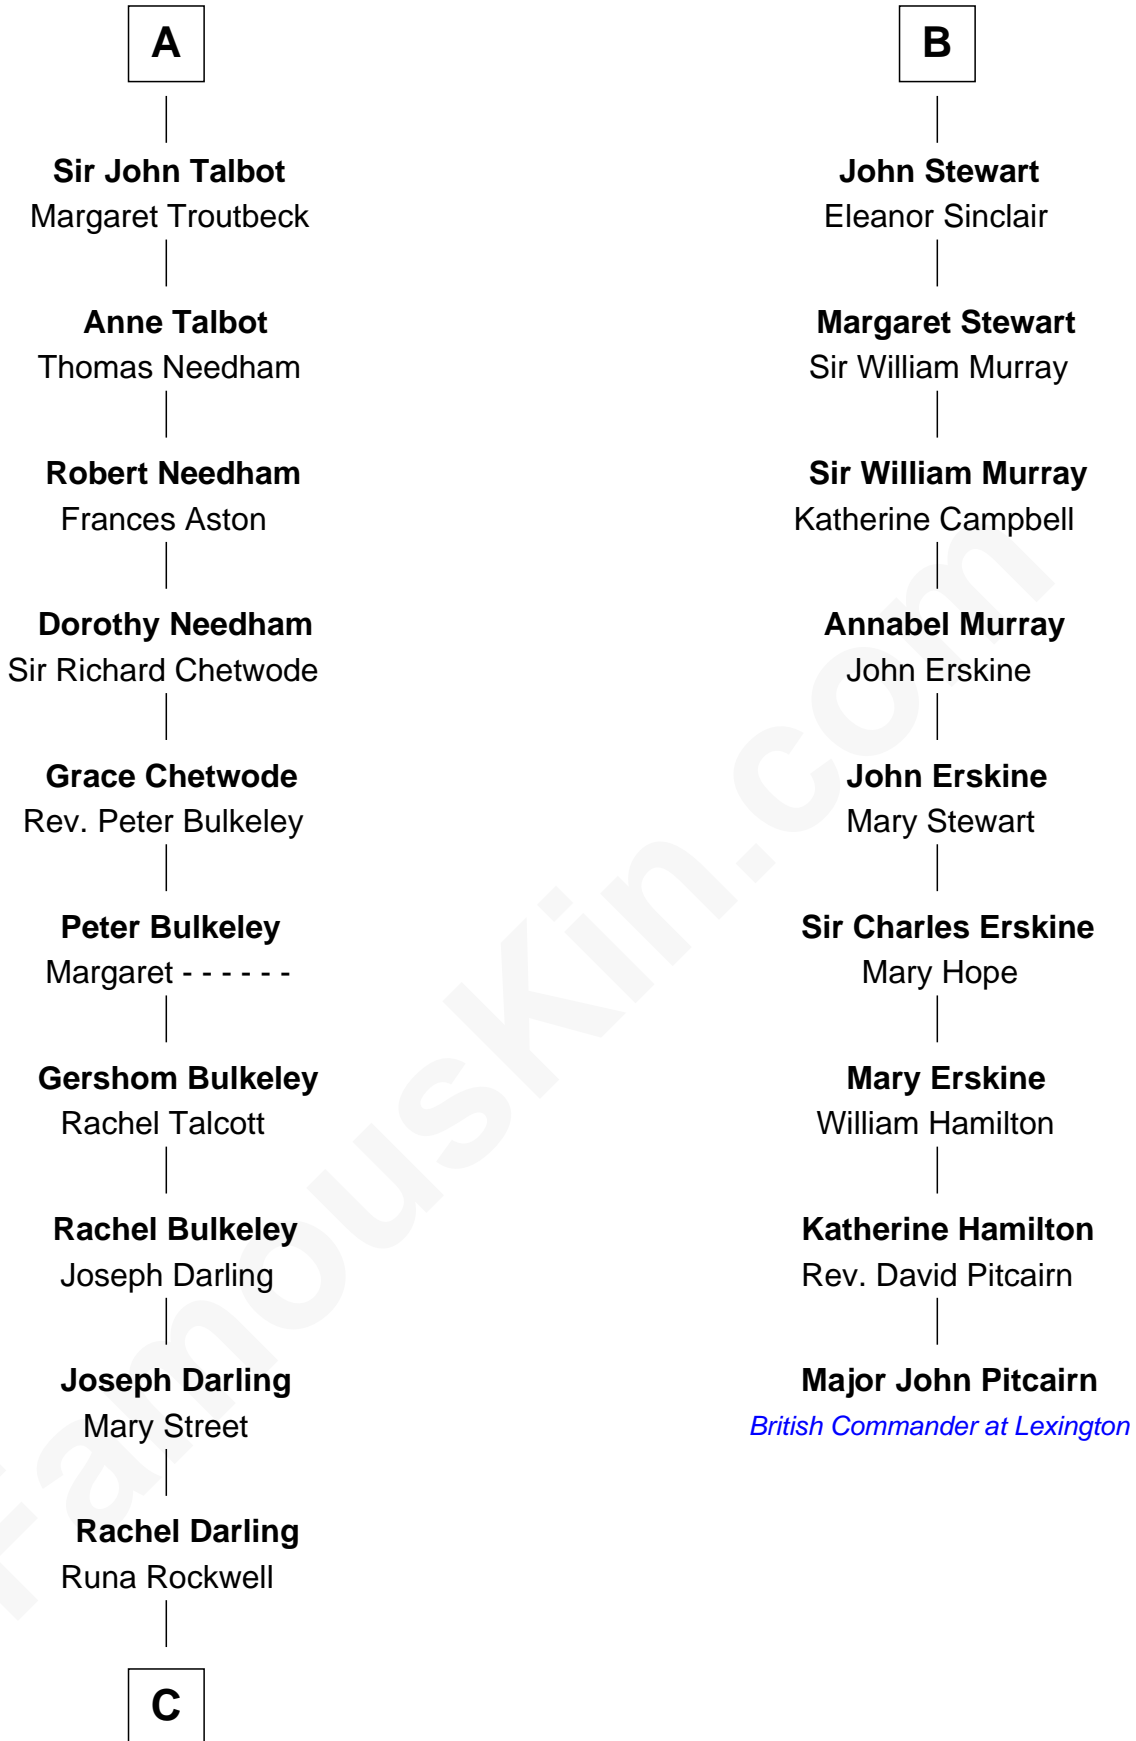

FamousKin.com
Relationship Chart of
Norman Rockwell
American Artist

15th cousin 5 times removed of
Major John Pitcairn
British Commander at Battle of Lexington

C

—
Samuel Darling Rockwell

Orilla Janes Sherman

—
John William Rockwell

Phebe Boyce Waring

—
Jarvis Waring Rockwell

Anne Mary Hill

—
Norman Rockwell

American Artist

FamousKin.com