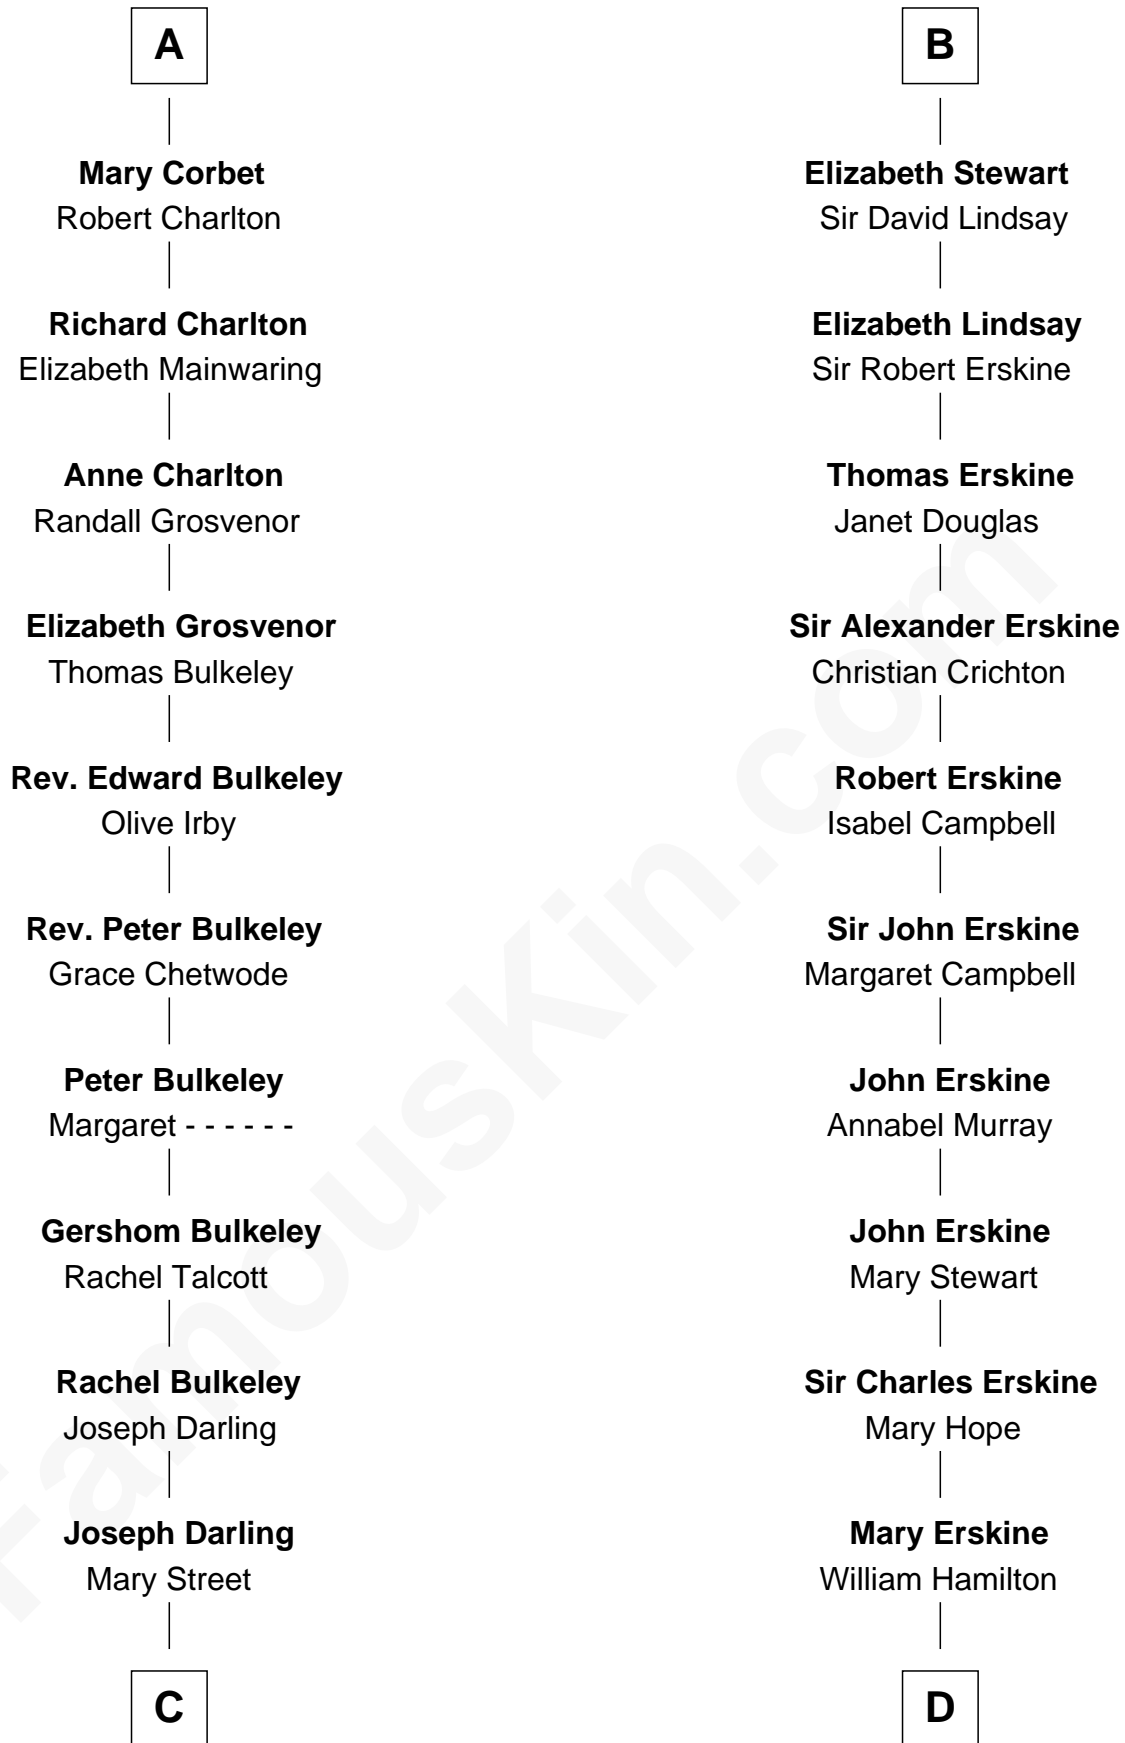

FamousKin.com
Relationship Chart of
Norman Rockwell
American Artist

18th cousin 3 times removed of
Major John Pitcairn
British Commander at Battle of Lexington

C

Rachel Darling
Runa Rockwell

Samuel Darling Rockwell
Orilla Janes Sherman

John William Rockwell
Phebe Boyce Waring

Jarvis Waring Rockwell
Anne Mary Hill

Norman Rockwell
American Artist

D

Katherine Hamilton
Rev. David Pitcairn

Major John Pitcairn
British Commander at Lexington

FamousKin.com