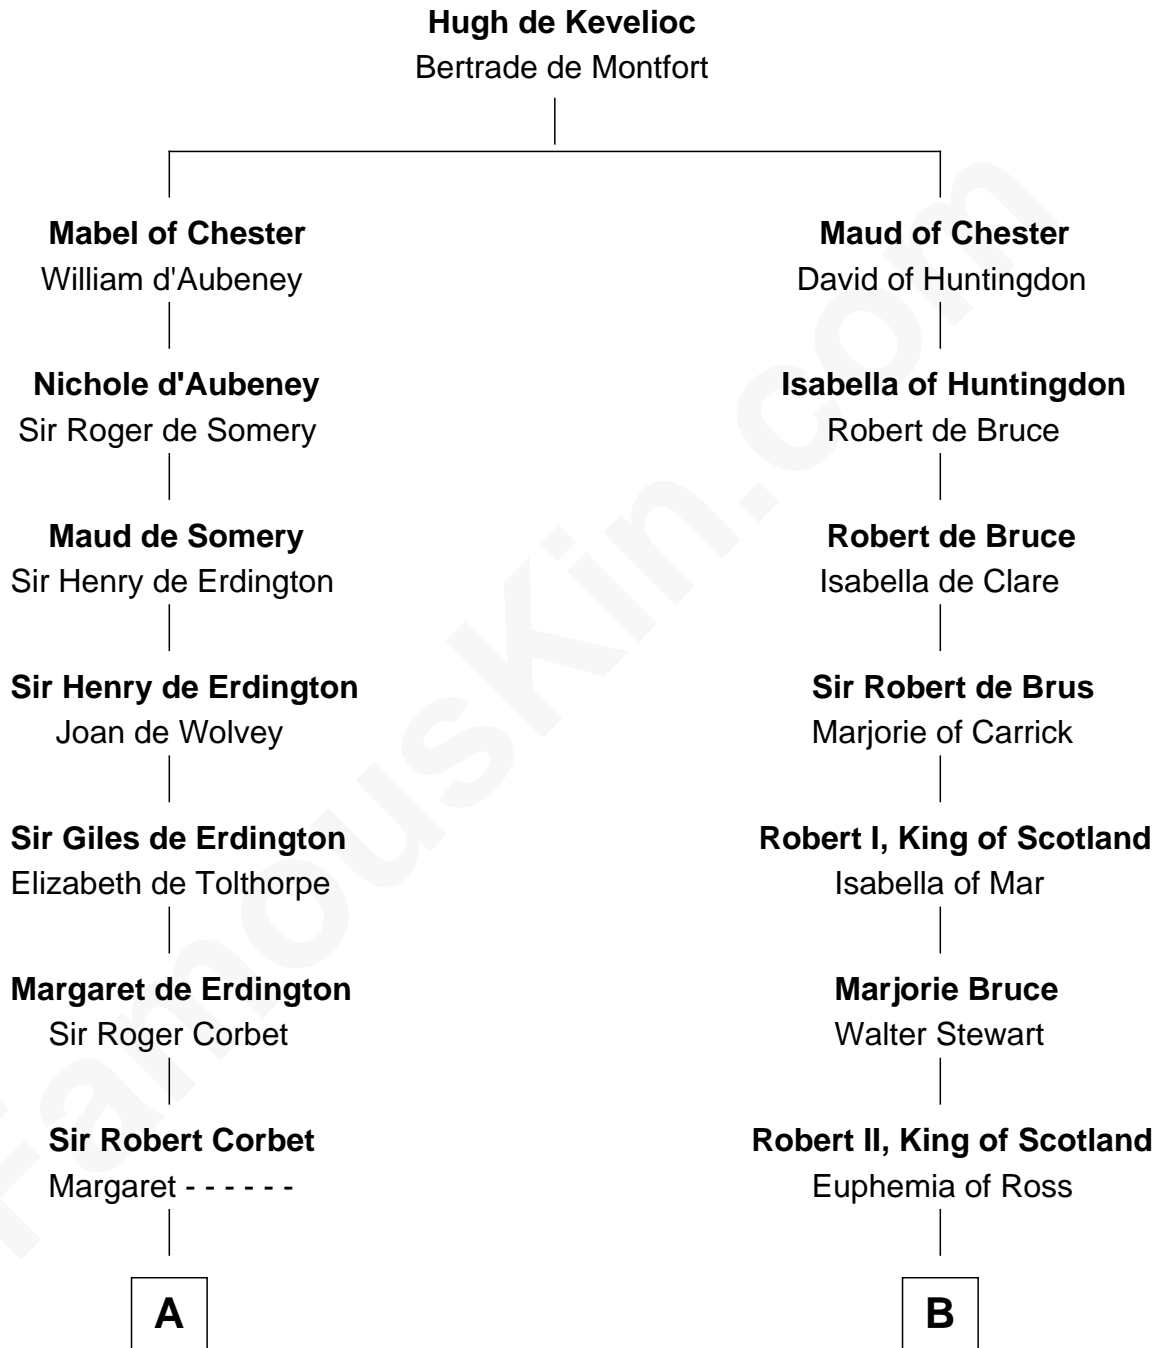

FamousKin.com
Relationship Chart of
Norman Rockwell
American Artist

18th cousin 3 times removed of
Major John Pitcairn
British Commander at Battle of Lexington

C

Rachel Darling
Runa Rockwell

Samuel Darling Rockwell
Orilla Janes Sherman

John William Rockwell
Phebe Boyce Waring

Jarvis Waring Rockwell
Anne Mary Hill

Norman Rockwell
American Artist

D

Katherine Hamilton
Rev. David Pitcairn

Major John Pitcairn
British Commander at Lexington

FamousKin.com