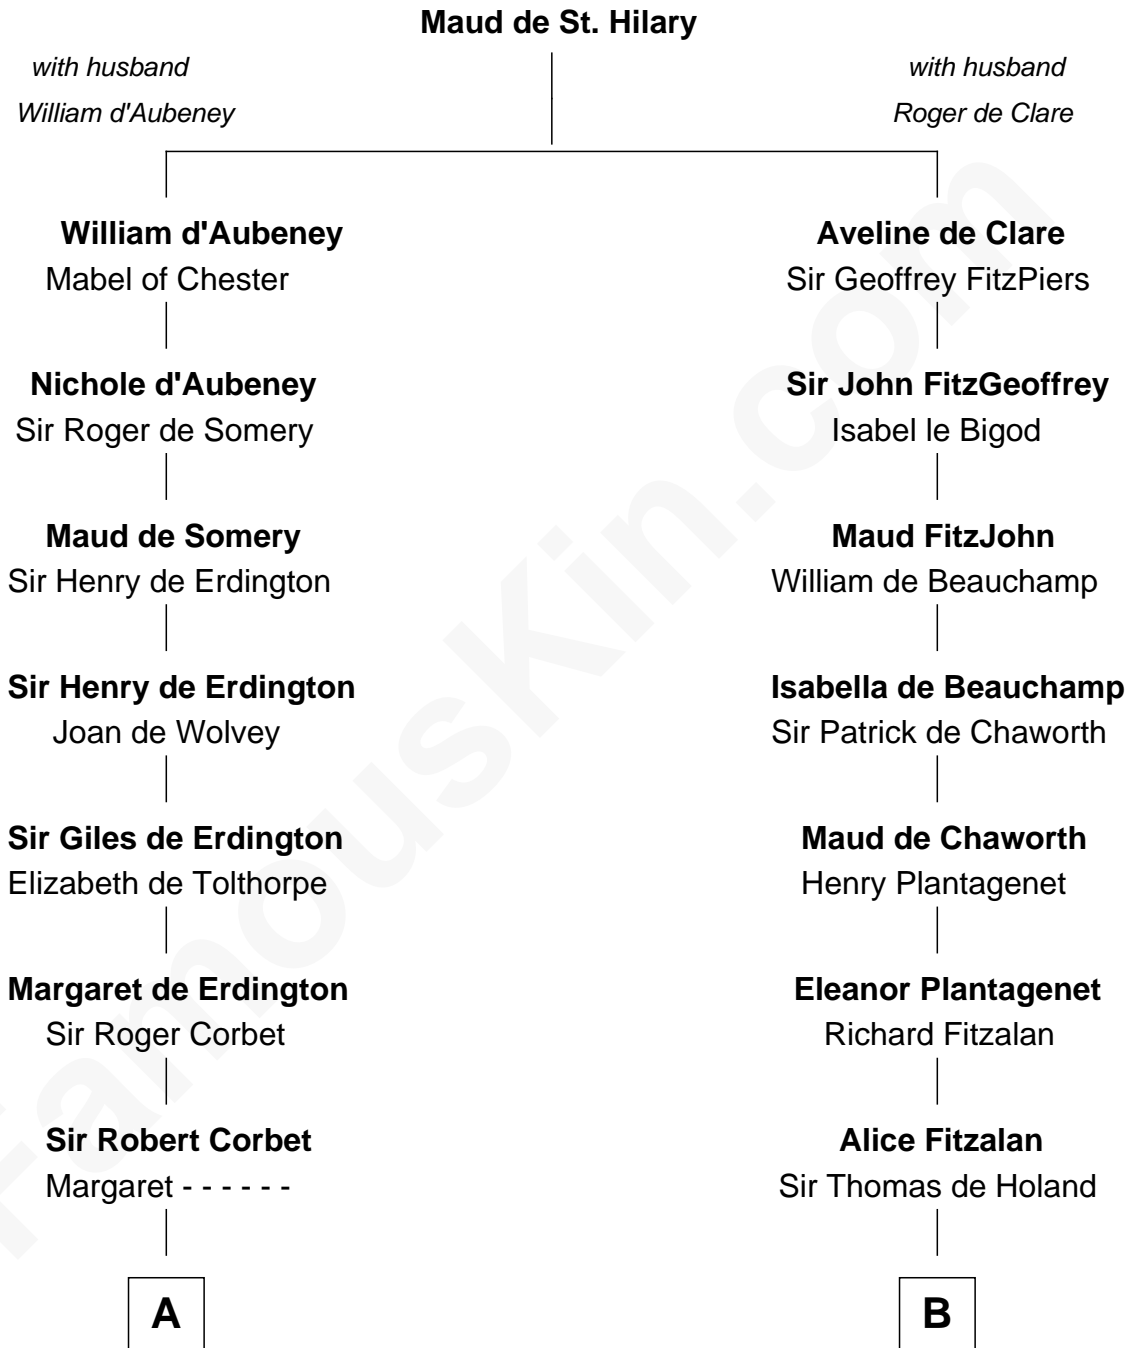

FamousKin.com
Relationship Chart of
Norman Rockwell
American Artist

17th cousin 4 times removed of
Major John Pitcairn
British Commander at Battle of Lexington

C

Rachel Darling
Runa Rockwell

Samuel Darling Rockwell
Orilla Janes Sherman

John William Rockwell
Phebe Boyce Waring

Jarvis Waring Rockwell
Anne Mary Hill

Norman Rockwell
American Artist

FamousKin.com