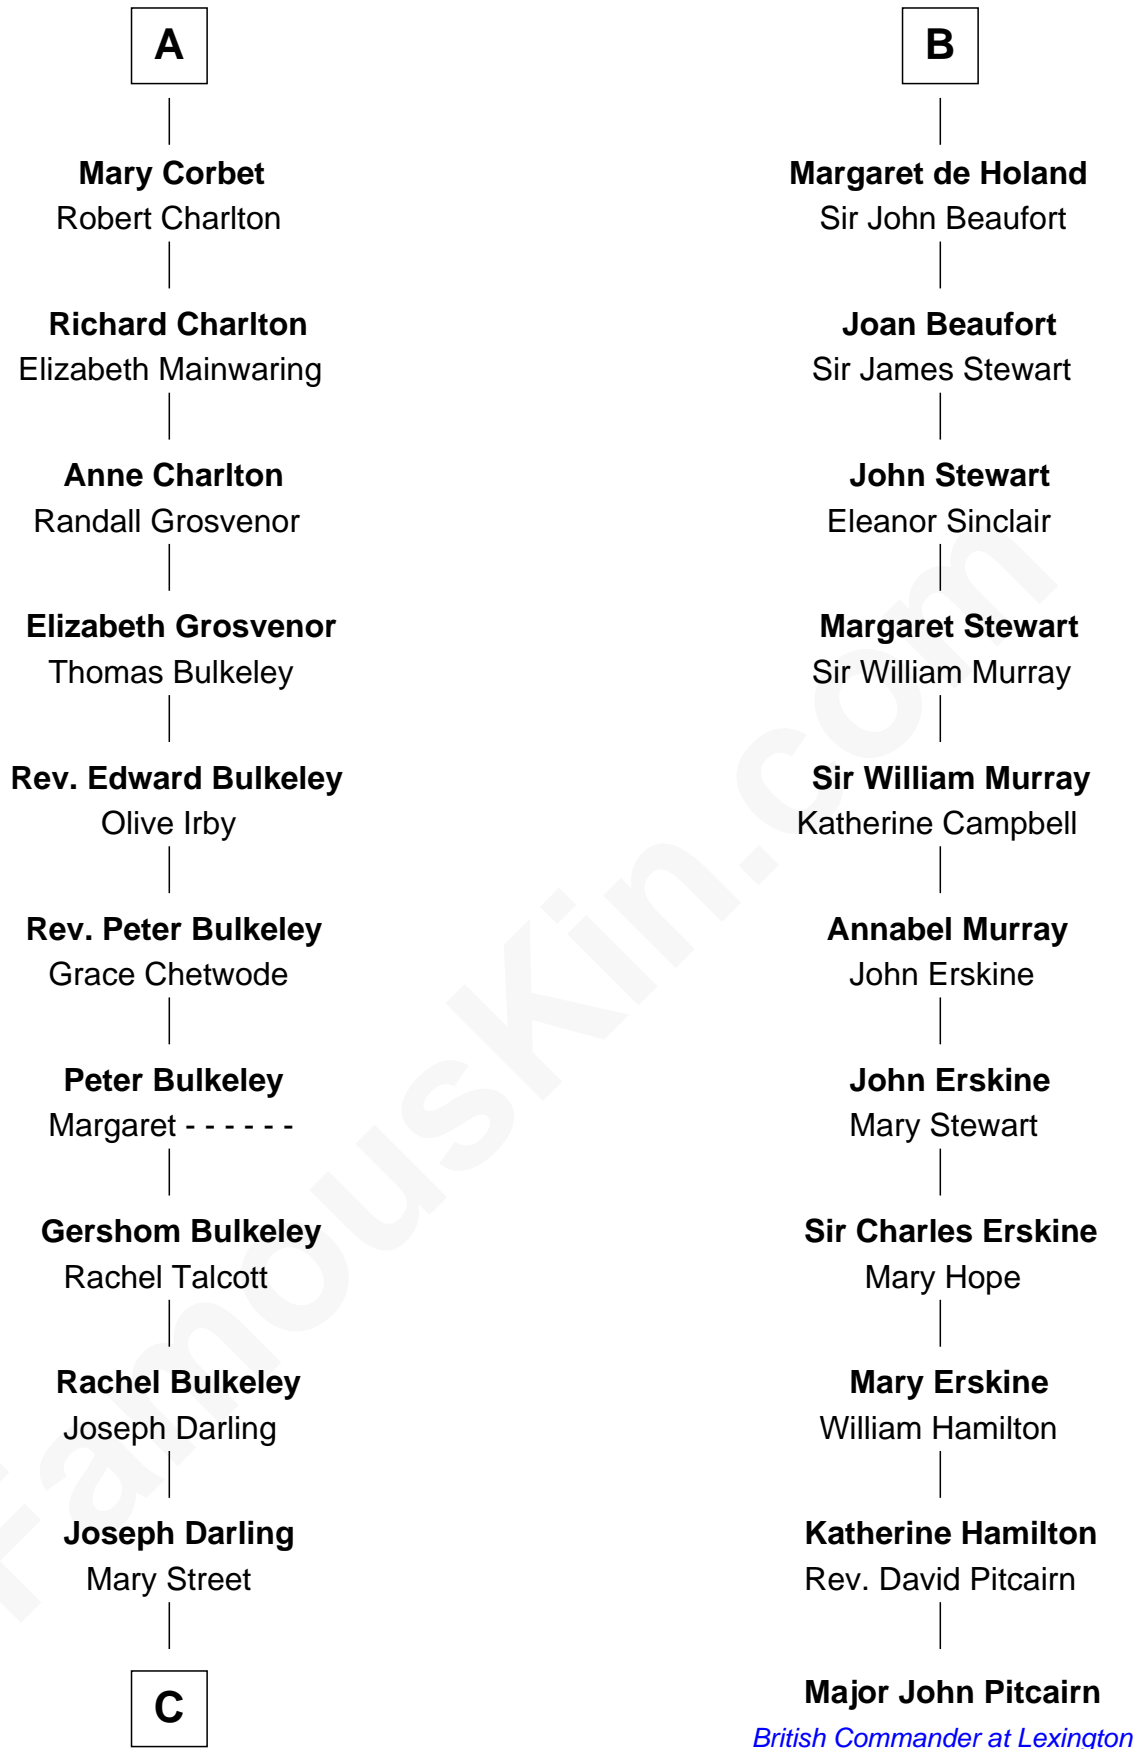

FamousKin.com
Relationship Chart of
Norman Rockwell
American Artist

17th cousin 4 times removed of
Major John Pitcairn
British Commander at Battle of Lexington

C

Rachel Darling
Runa Rockwell

Samuel Darling Rockwell
Orilla Janes Sherman

John William Rockwell
Phebe Boyce Waring

Jarvis Waring Rockwell
Anne Mary Hill

Norman Rockwell
American Artist

FamousKin.com