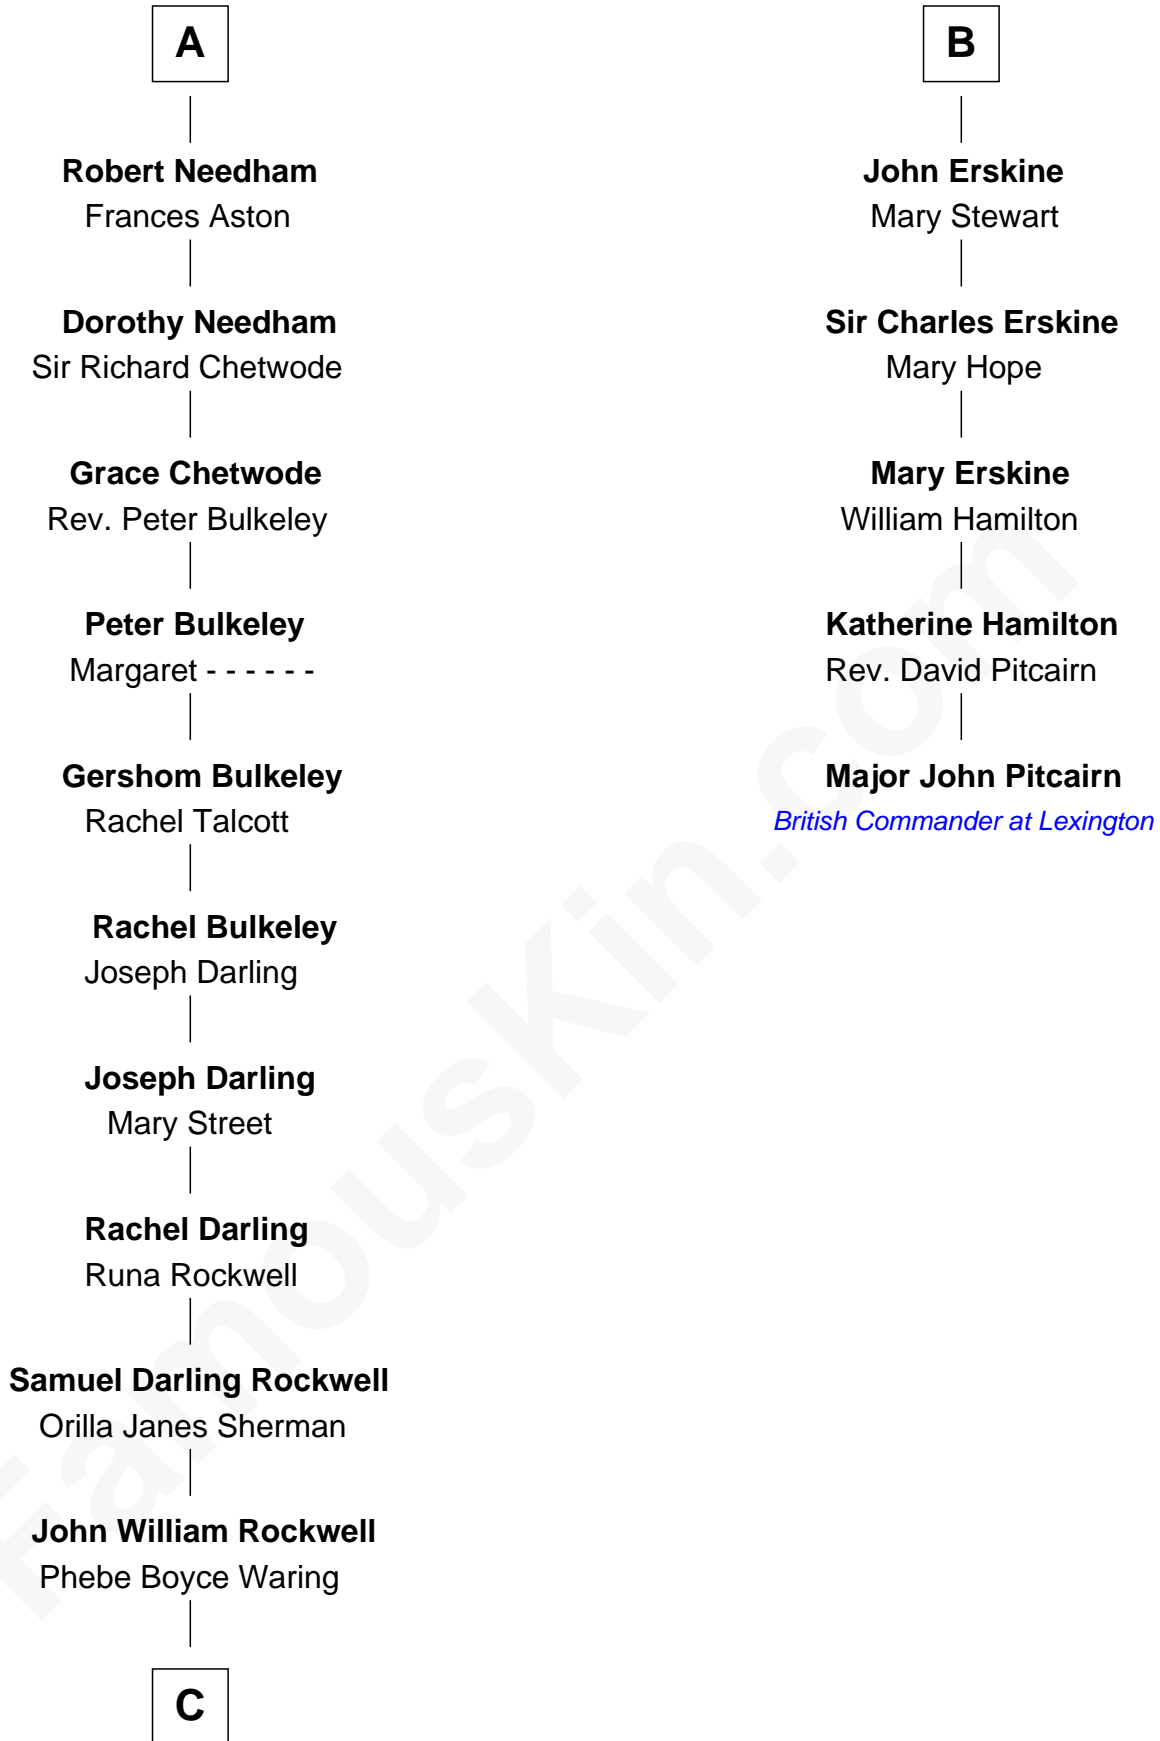

**FamousKin.com**  
**Relationship Chart of**  
**Norman Rockwell**  
*American Artist*

**11th cousin 7 times removed of**  
**Major John Pitcairn**  
*British Commander at Battle of Lexington*

**C**

—  
**Jarvis Waring Rockwell**

Anne Mary Hill

—  
**Norman Rockwell**

*American Artist*

FamousKin.com