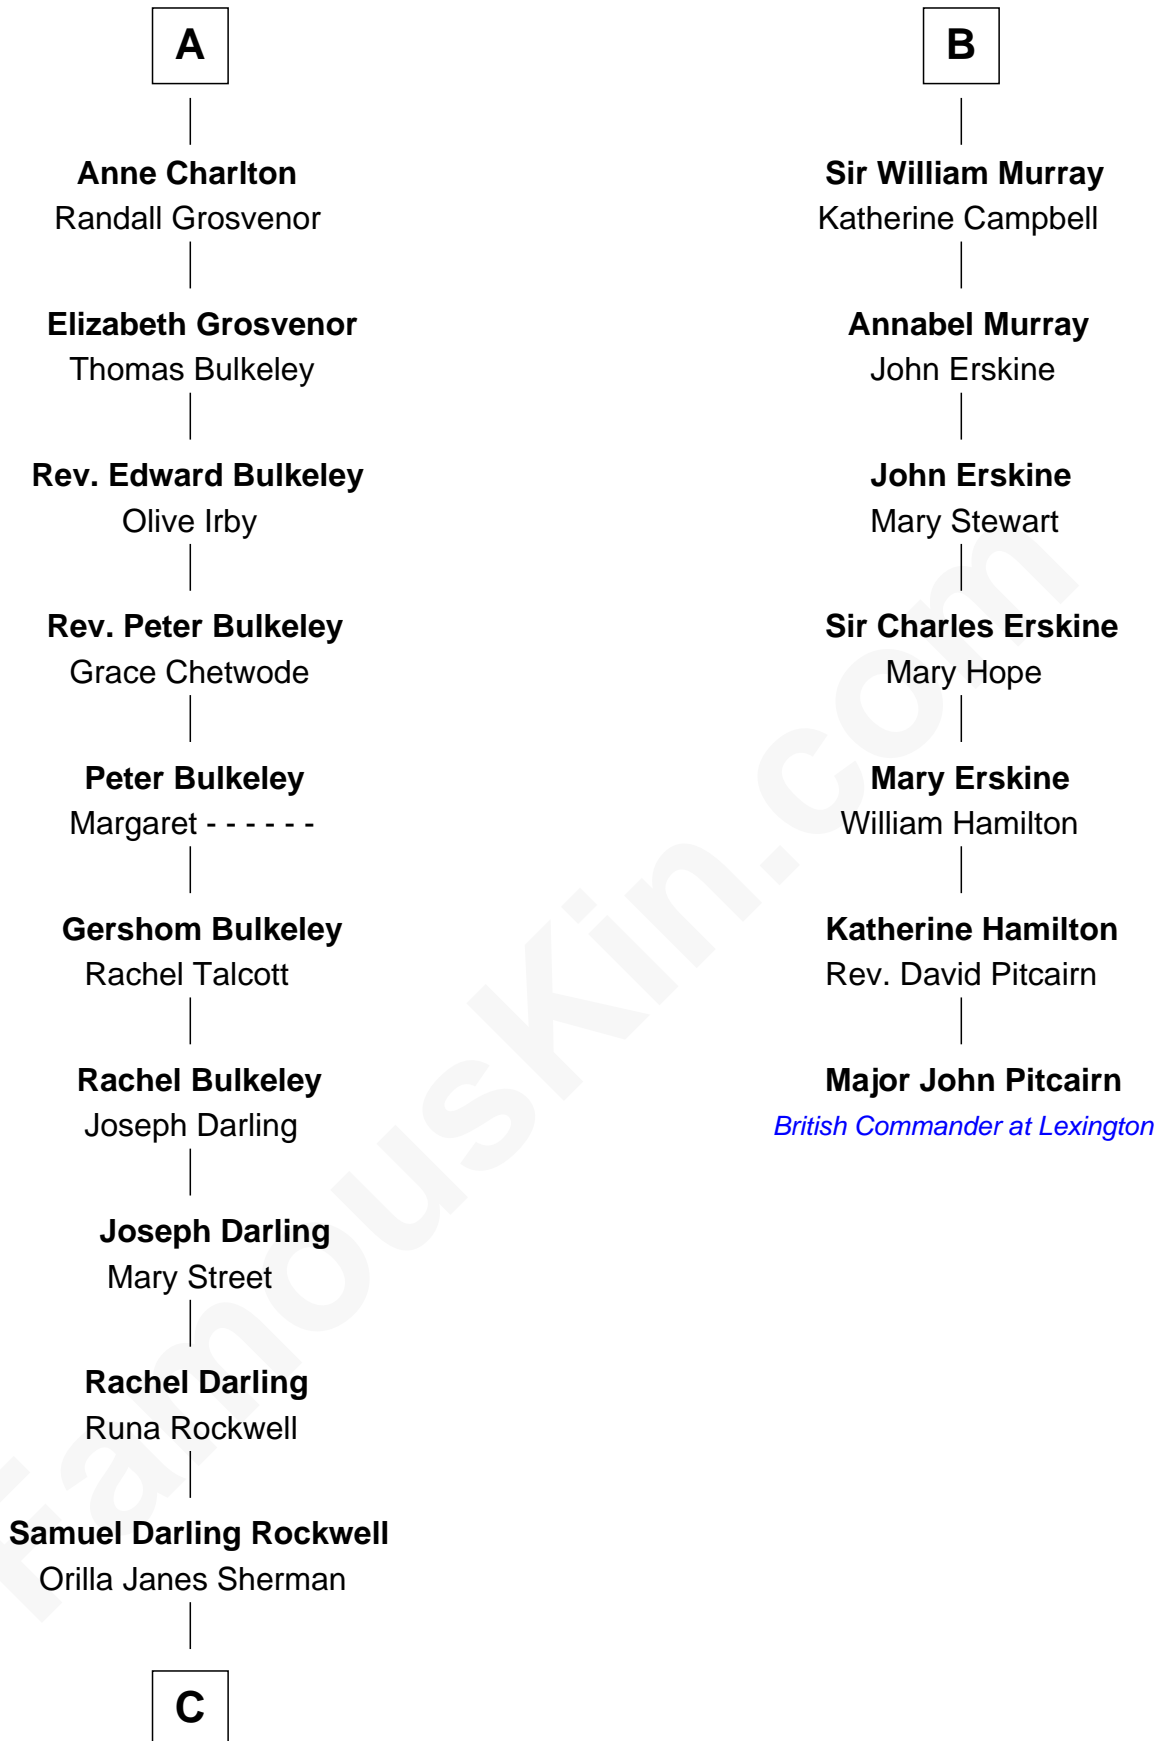

FamousKin.com
Relationship Chart of
Norman Rockwell
American Artist

13th cousin 6 times removed of
Major John Pitcairn
British Commander at Battle of Lexington

C

—
John William Rockwell

Phebe Boyce Waring

—
Jarvis Waring Rockwell

Anne Mary Hill

—
Norman Rockwell

American Artist

FamousKin.com