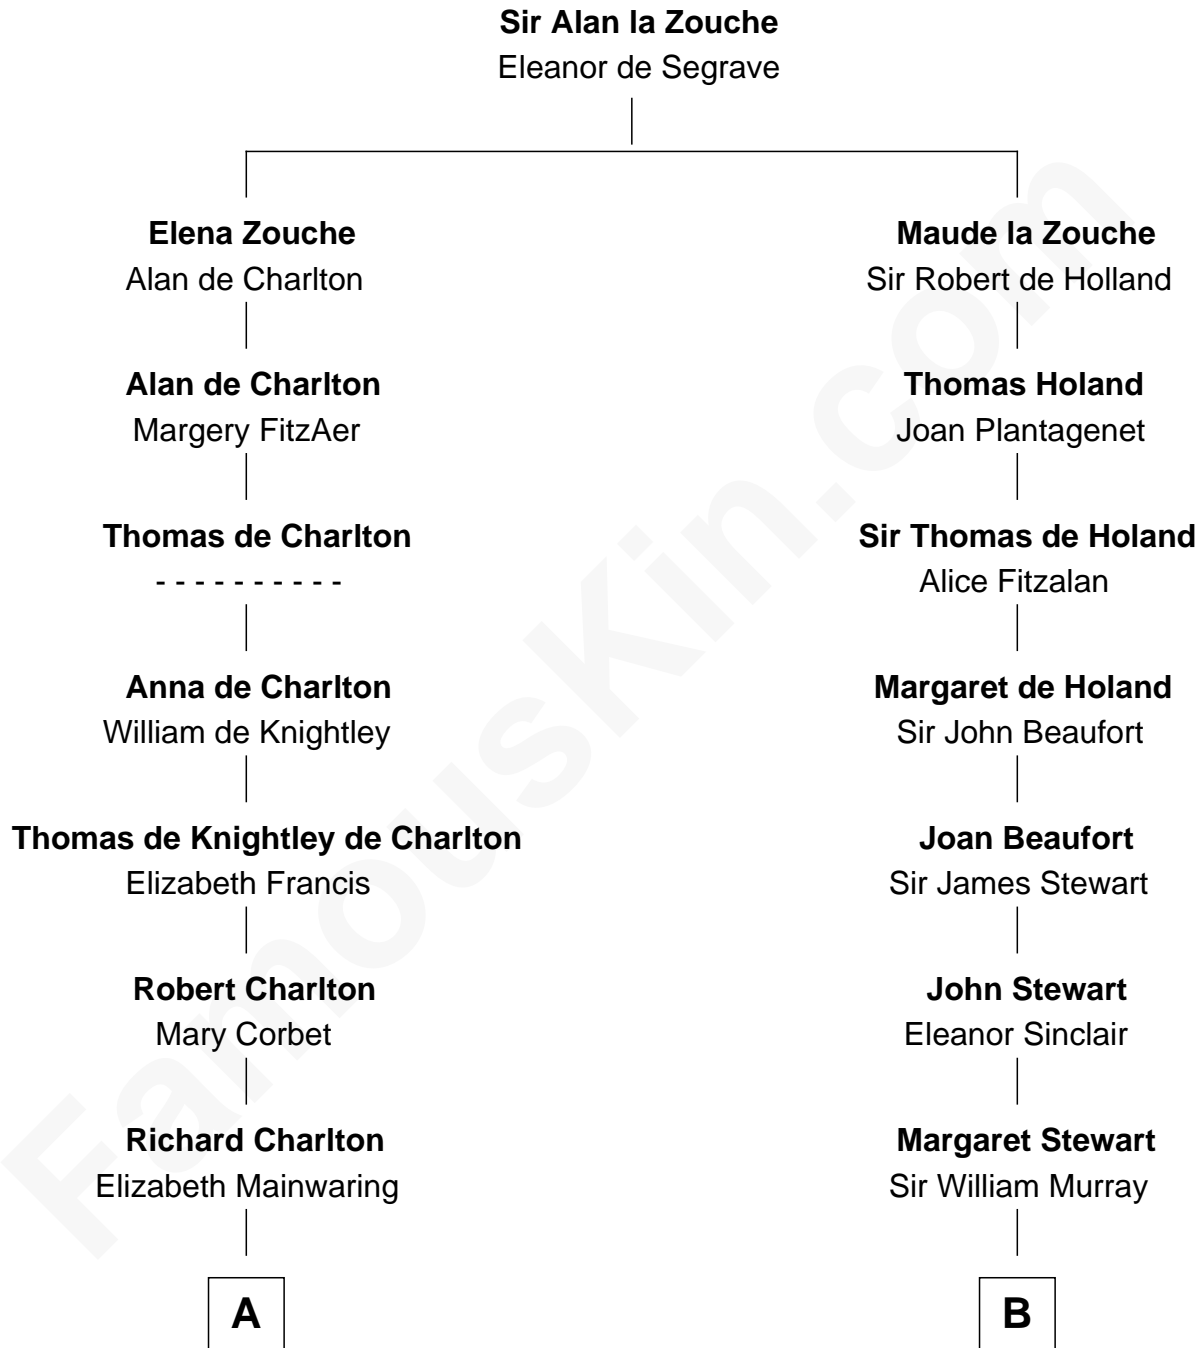

FamousKin.com
Relationship Chart of
Norman Rockwell
American Artist

13th cousin 6 times removed of
Major John Pitcairn
British Commander at Battle of Lexington

C

—
John William Rockwell

Phebe Boyce Waring

—
Jarvis Waring Rockwell

Anne Mary Hill

—
Norman Rockwell

American Artist

FamousKin.com