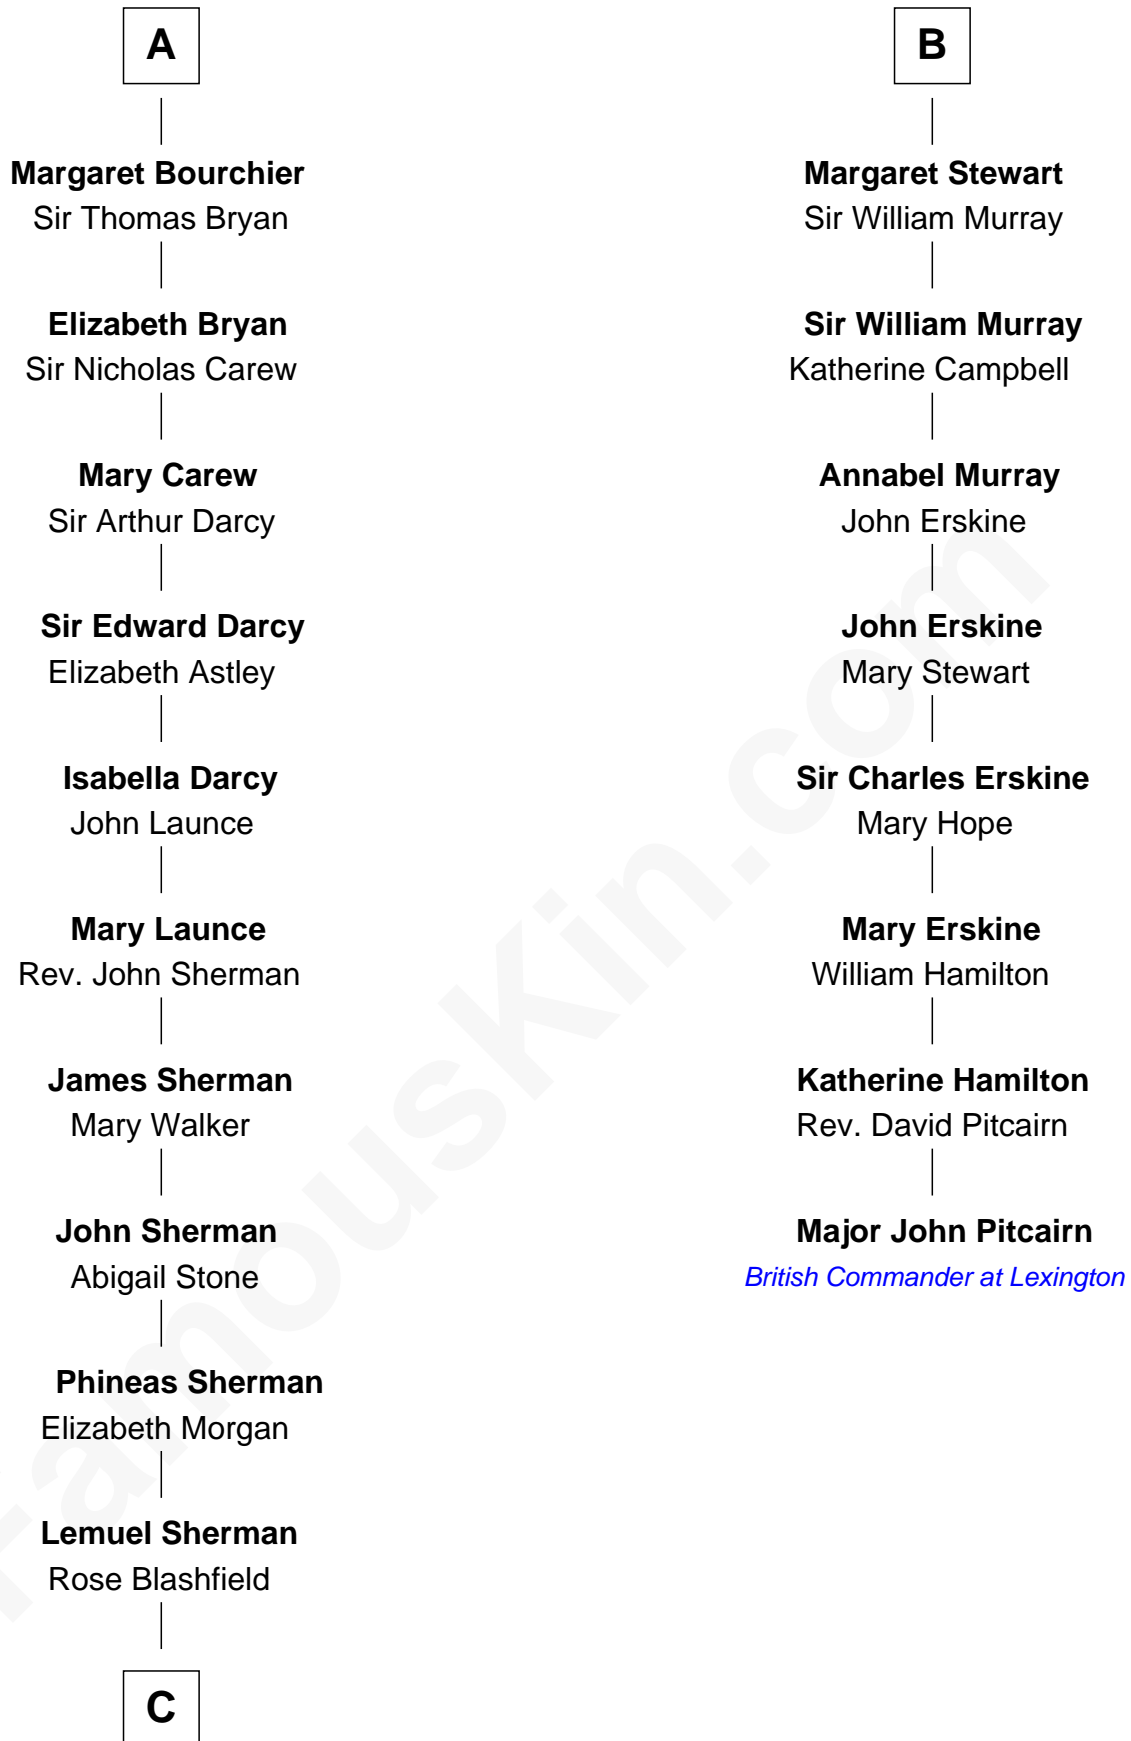

FamousKin.com

Relationship Chart of

Norman Rockwell

American Artist

14th cousin 7 times removed of

Major John Pitcairn
British Commander at Battle of Lexington

C

Jacob Sherman

Cafira Janes

Orilla Janes Sherman

Samuel Darling Rockwell

John William Rockwell

Phebe Boyce Waring

Jarvis Waring Rockwell

Anne Mary Hill

Norman Rockwell