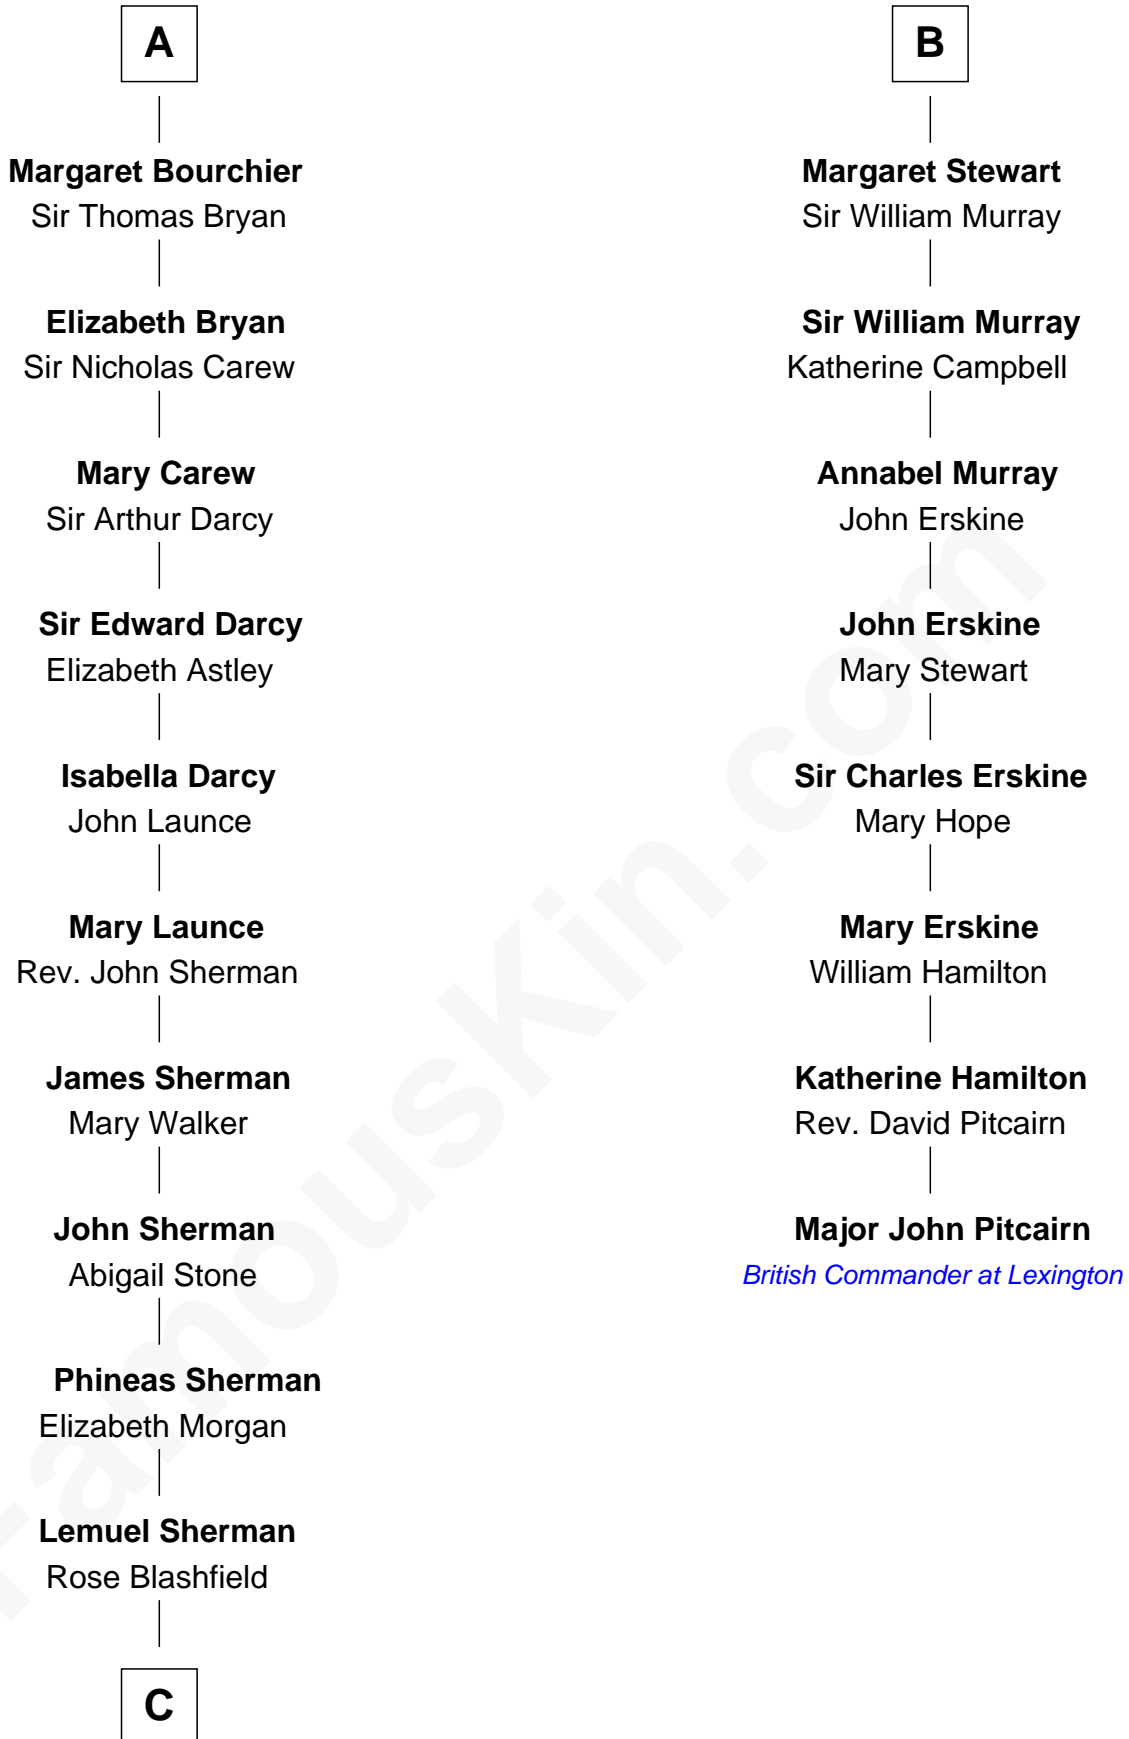

FamousKin.com

Relationship Chart of

Norman Rockwell

American Artist

14th cousin 7 times removed of

Major John Pitcairn

British Commander at Battle of Lexington

C

—
Jacob Sherman

Cafira Janes

—
Orilla Janes Sherman
Samuel Darling Rockwell

—
John William Rockwell
Phebe Boyce Waring

—
Jarvis Waring Rockwell
Anne Mary Hill

—
Norman Rockwell
American Artist

FamousKin.com