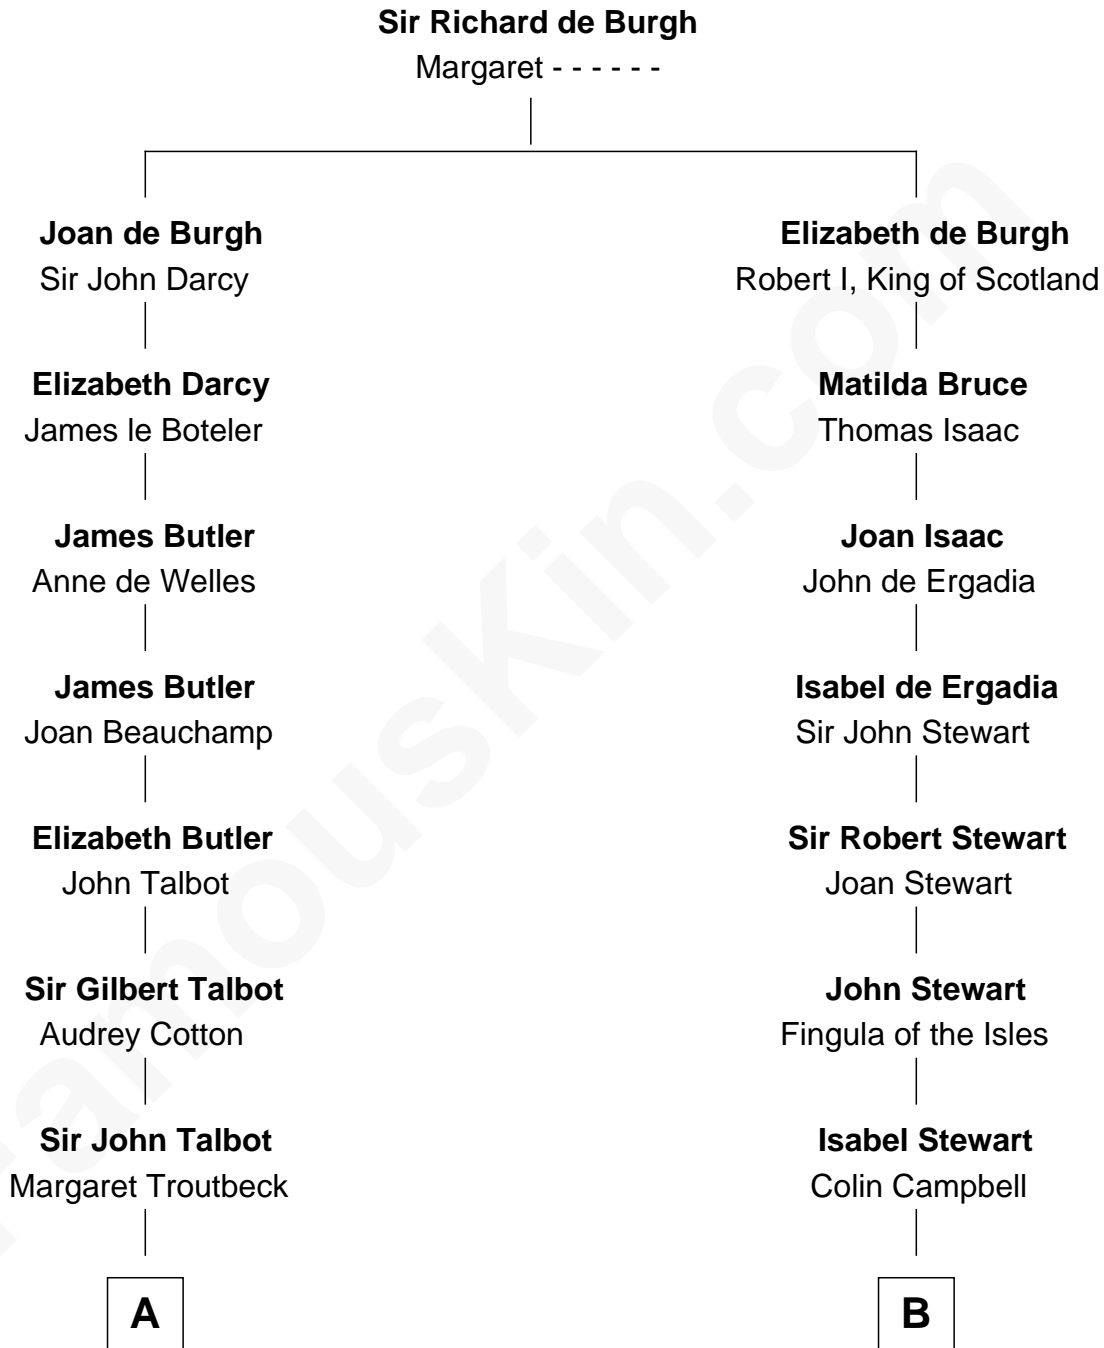

FamousKin.com
Relationship Chart of
Norman Rockwell
American Artist

14th cousin 5 times removed of
Major John Pitcairn
British Commander at Battle of Lexington

C

—
John William Rockwell

Phebe Boyce Waring

—
Jarvis Waring Rockwell

Anne Mary Hill

—
Norman Rockwell

American Artist

FamousKin.com