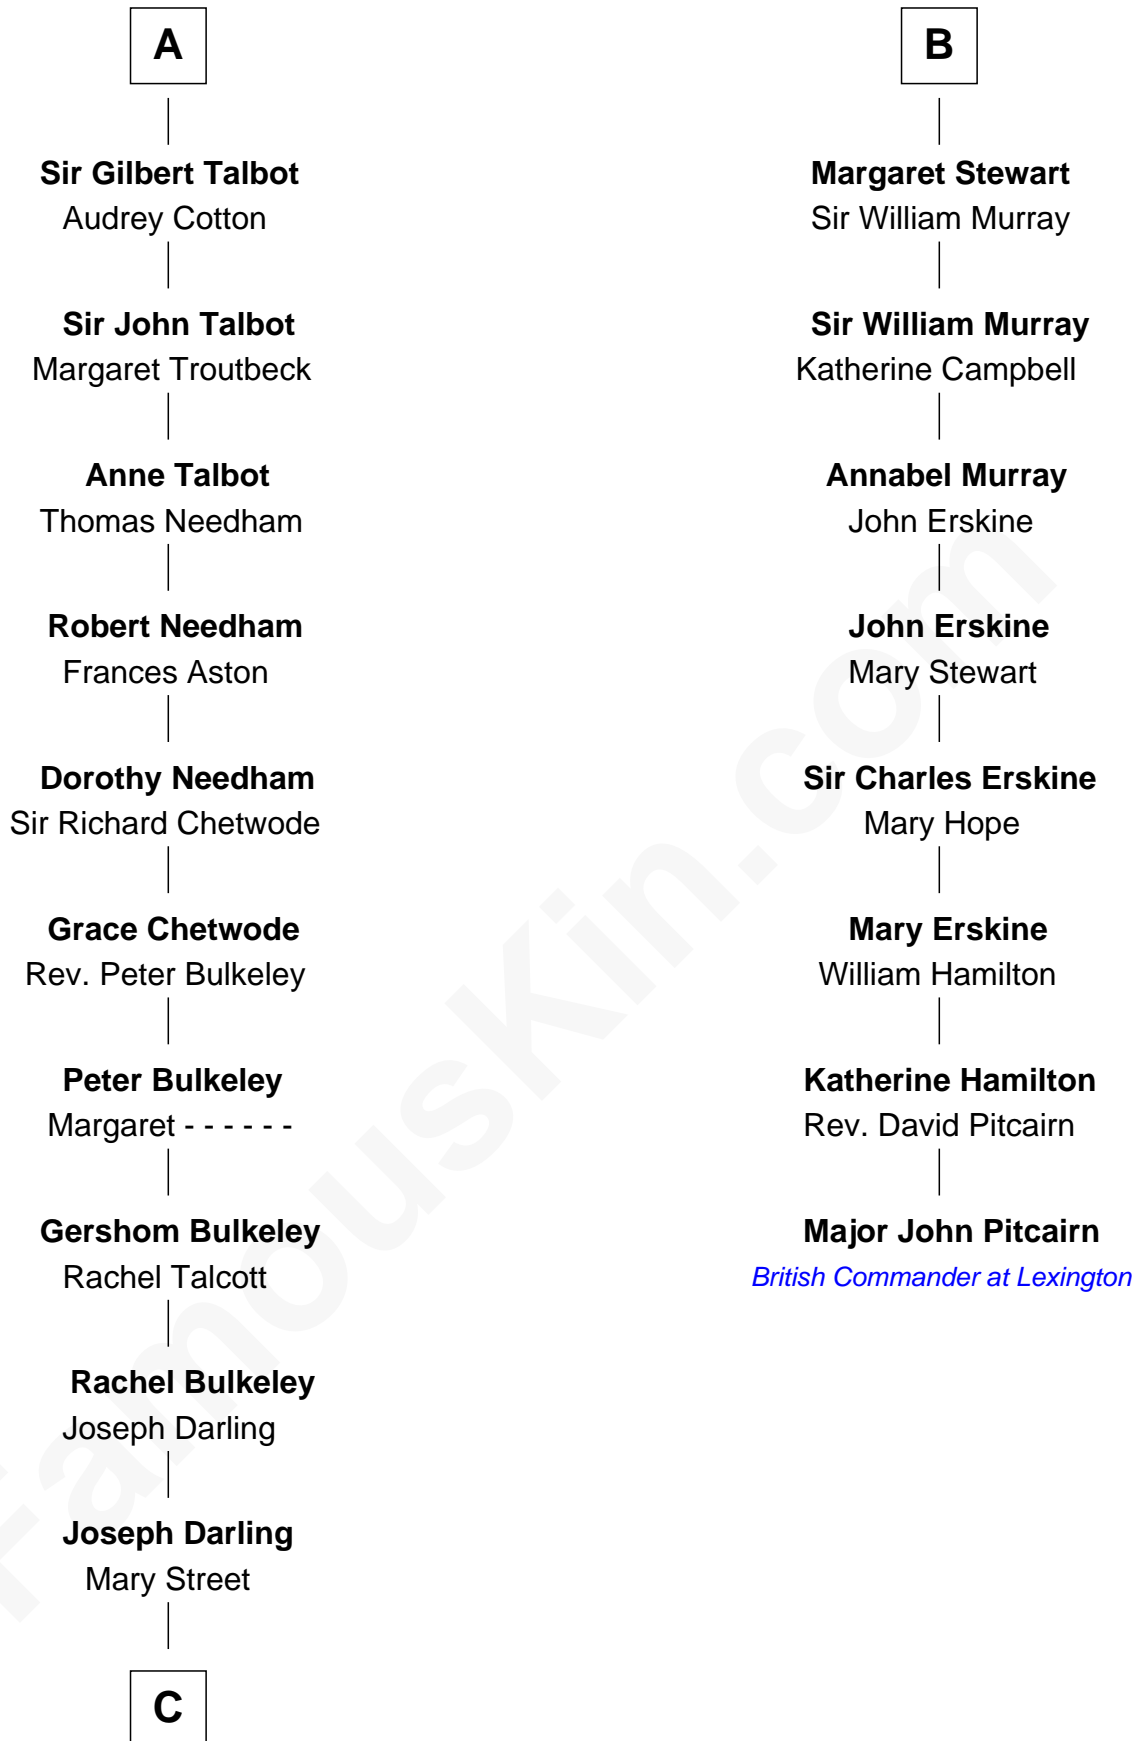

**FamousKin.com**  
**Relationship Chart of**  
**Norman Rockwell**  
*American Artist*

**14th cousin 7 times removed of**  
**Major John Pitcairn**  
*British Commander at Battle of Lexington*

**C**

—  
**Rachel Darling**  
Runa Rockwell

—  
**Samuel Darling Rockwell**  
Orilla Janes Sherman

—  
**John William Rockwell**  
Phebe Boyce Waring

—  
**Jarvis Waring Rockwell**  
Anne Mary Hill

—  
**Norman Rockwell**  
*American Artist*

FamousKin.com