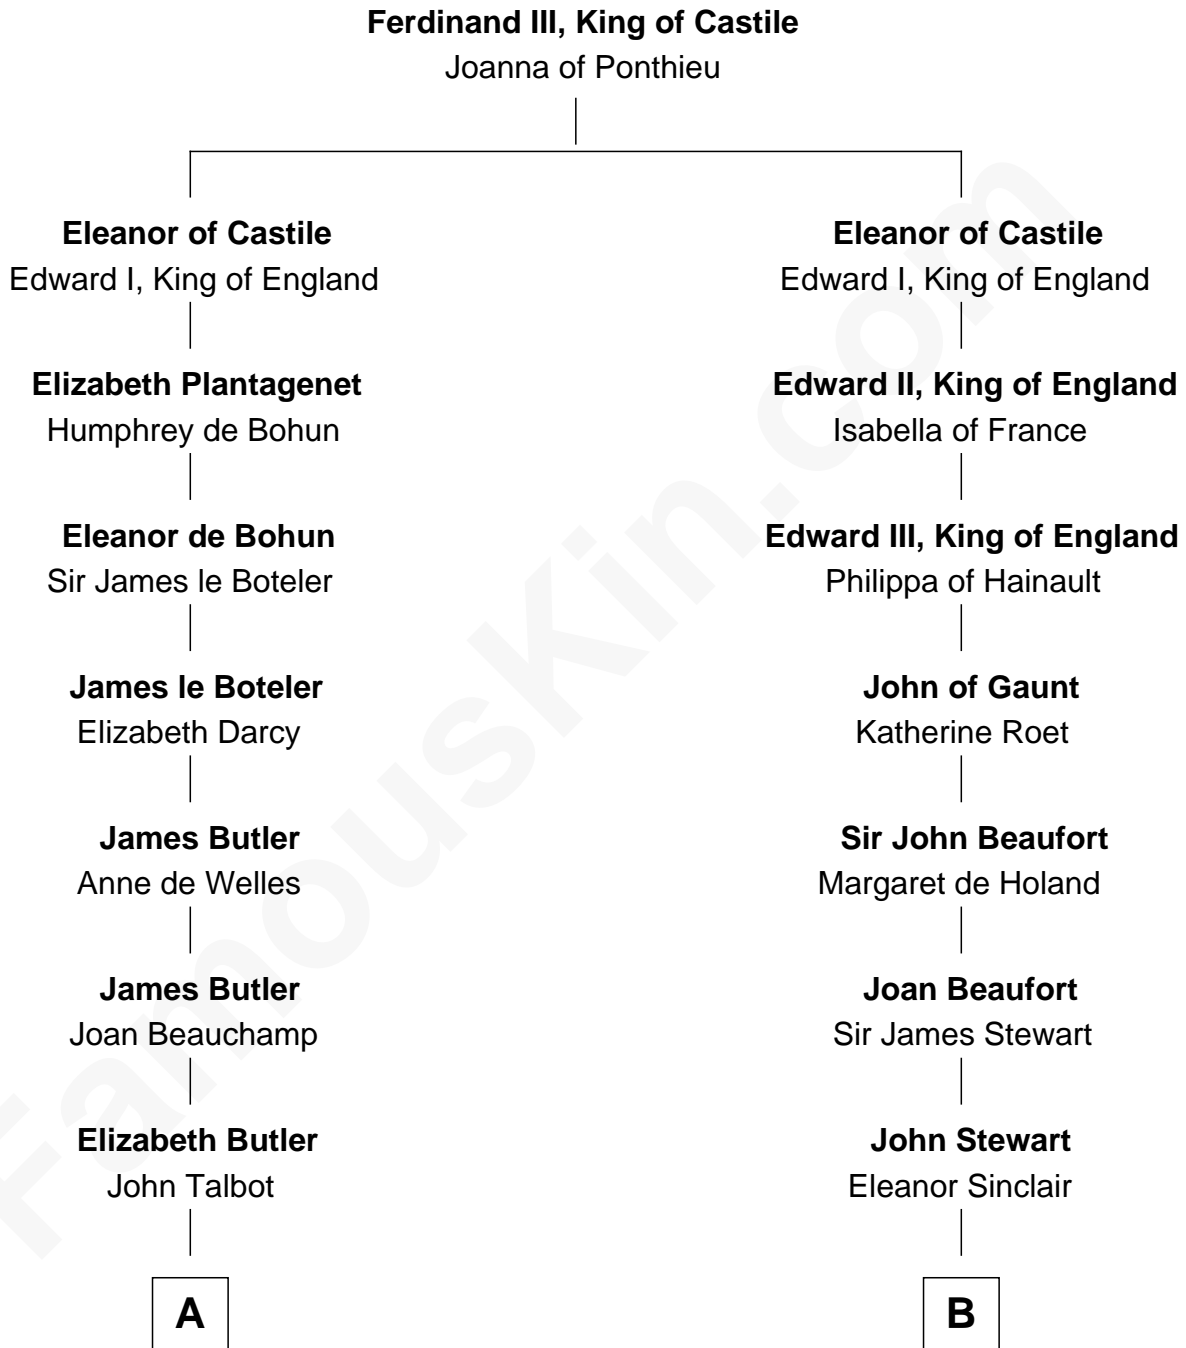

**FamousKin.com**  
**Relationship Chart of**  
**Norman Rockwell**  
*American Artist*

**14th cousin 7 times removed of**  
**Major John Pitcairn**  
*British Commander at Battle of Lexington*

**C**

—  
**Rachel Darling**  
Runa Rockwell

—  
**Samuel Darling Rockwell**  
Orilla Janes Sherman

—  
**John William Rockwell**  
Phebe Boyce Waring

—  
**Jarvis Waring Rockwell**  
Anne Mary Hill

—  
**Norman Rockwell**  
*American Artist*

FamousKin.com