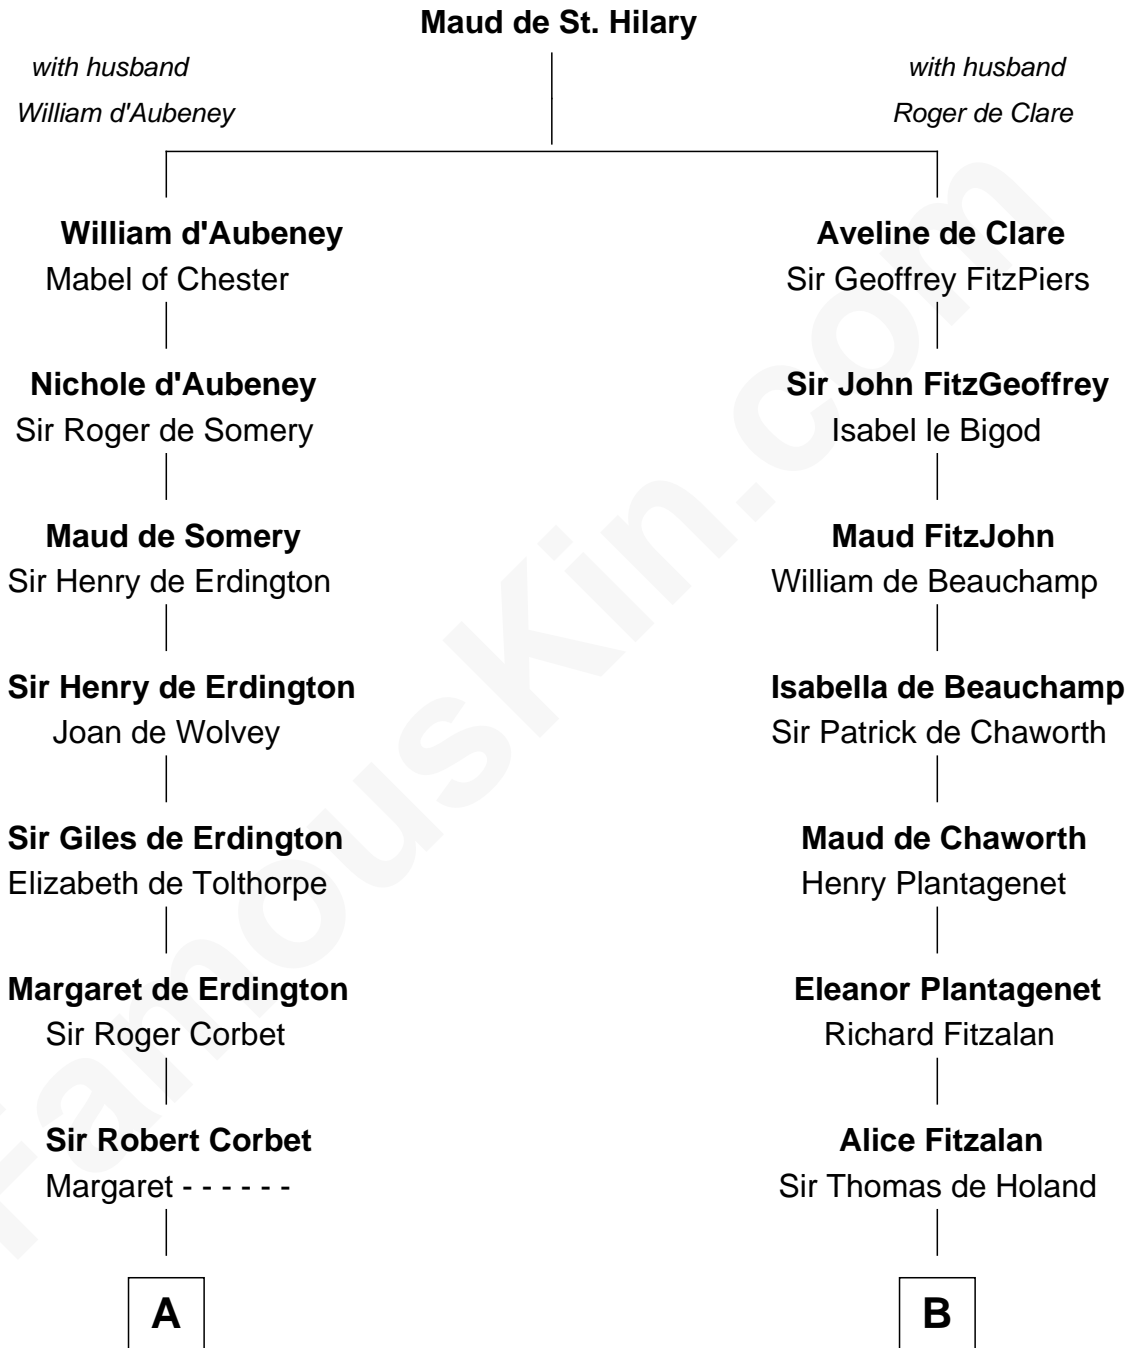

# FamousKin.com Relationship Chart of

**Norman Rockwell**

*American Artist*

21st cousin of

**Noel Coward**

*Playwright, Actor, and Songwriter*

**C**

**Rachel Darling**  
Runa Rockwell

**Samuel Darling Rockwell**  
Orilla Janes Sherman

**John William Rockwell**  
Phebe Boyce Waring

**Jarvis Waring Rockwell**  
Anne Mary Hill

**Norman Rockwell**  
*American Artist*

**D**

**John Veitch**  
Barbara Ainslie

**Henry Veitch**  
Margaret Harrison

**Henry Gordon Veitch**  
Mary Kathleen Synch

**Violet Agnes Veitch**  
Arthur Sabin Coward

**Noel Coward**  
*Playwright, Actor, and Songwriter*