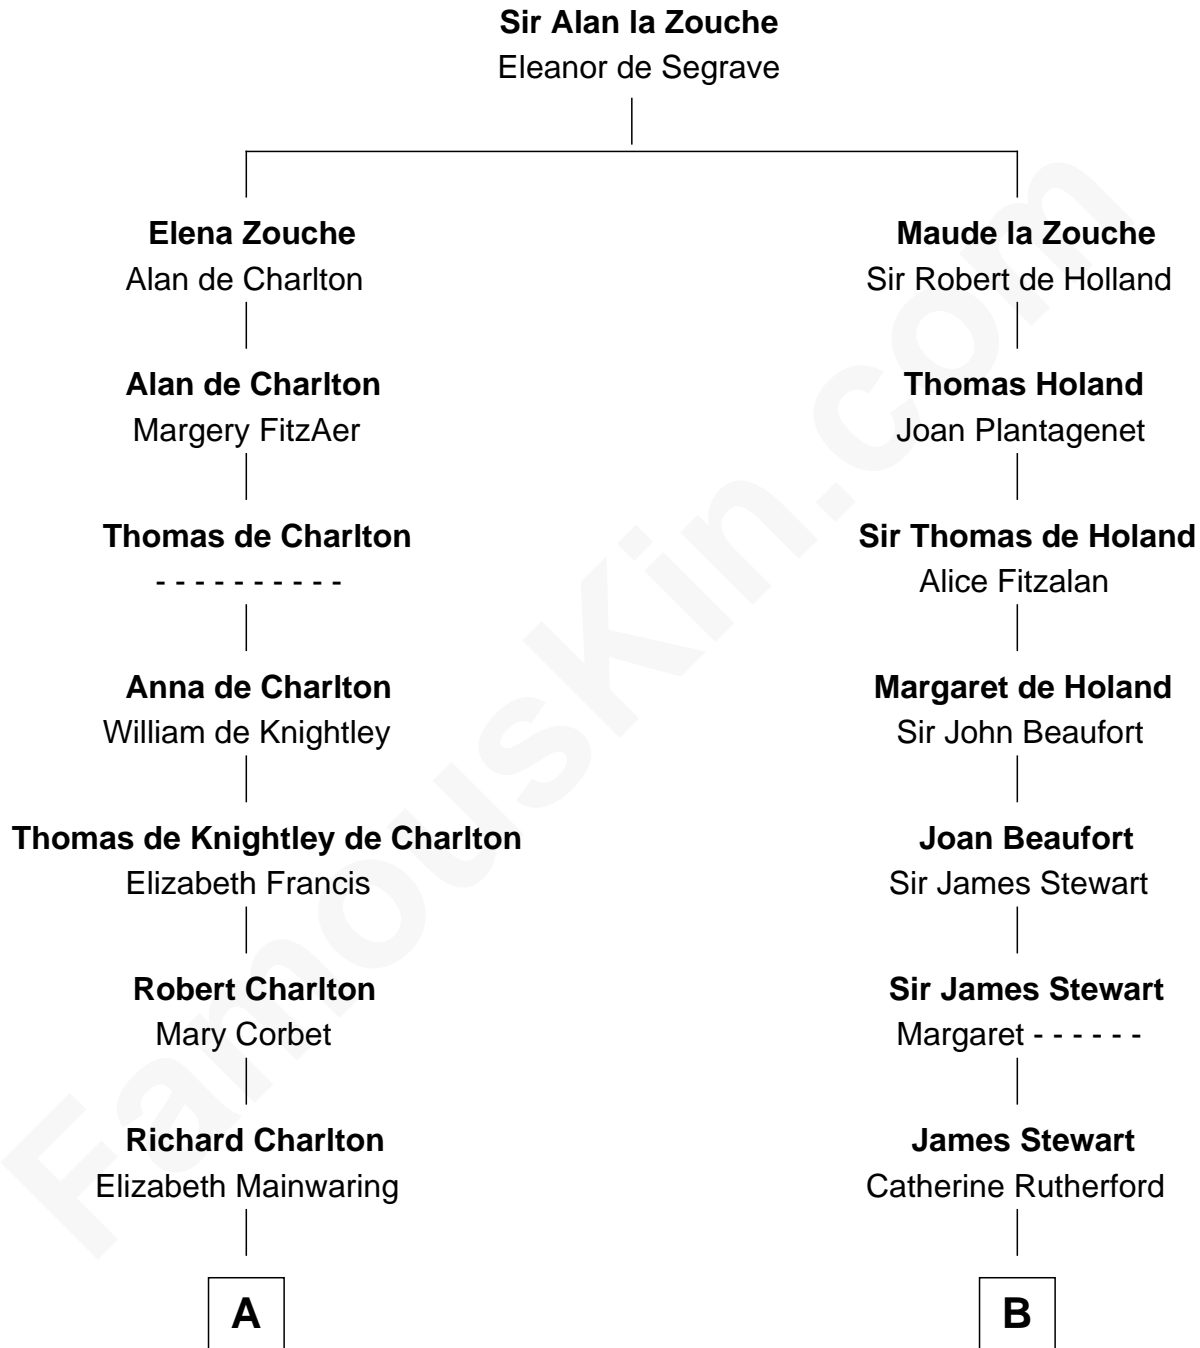

FamousKin.com
Relationship Chart of
Norman Rockwell
American Artist

17th cousin 2 times removed of
Noel Coward
Playwright, Actor, and Songwriter

C

—
John William Rockwell

Phebe Boyce Waring

—
Jarvis Waring Rockwell

Anne Mary Hill

—
Norman Rockwell

American Artist

FamousKin.com