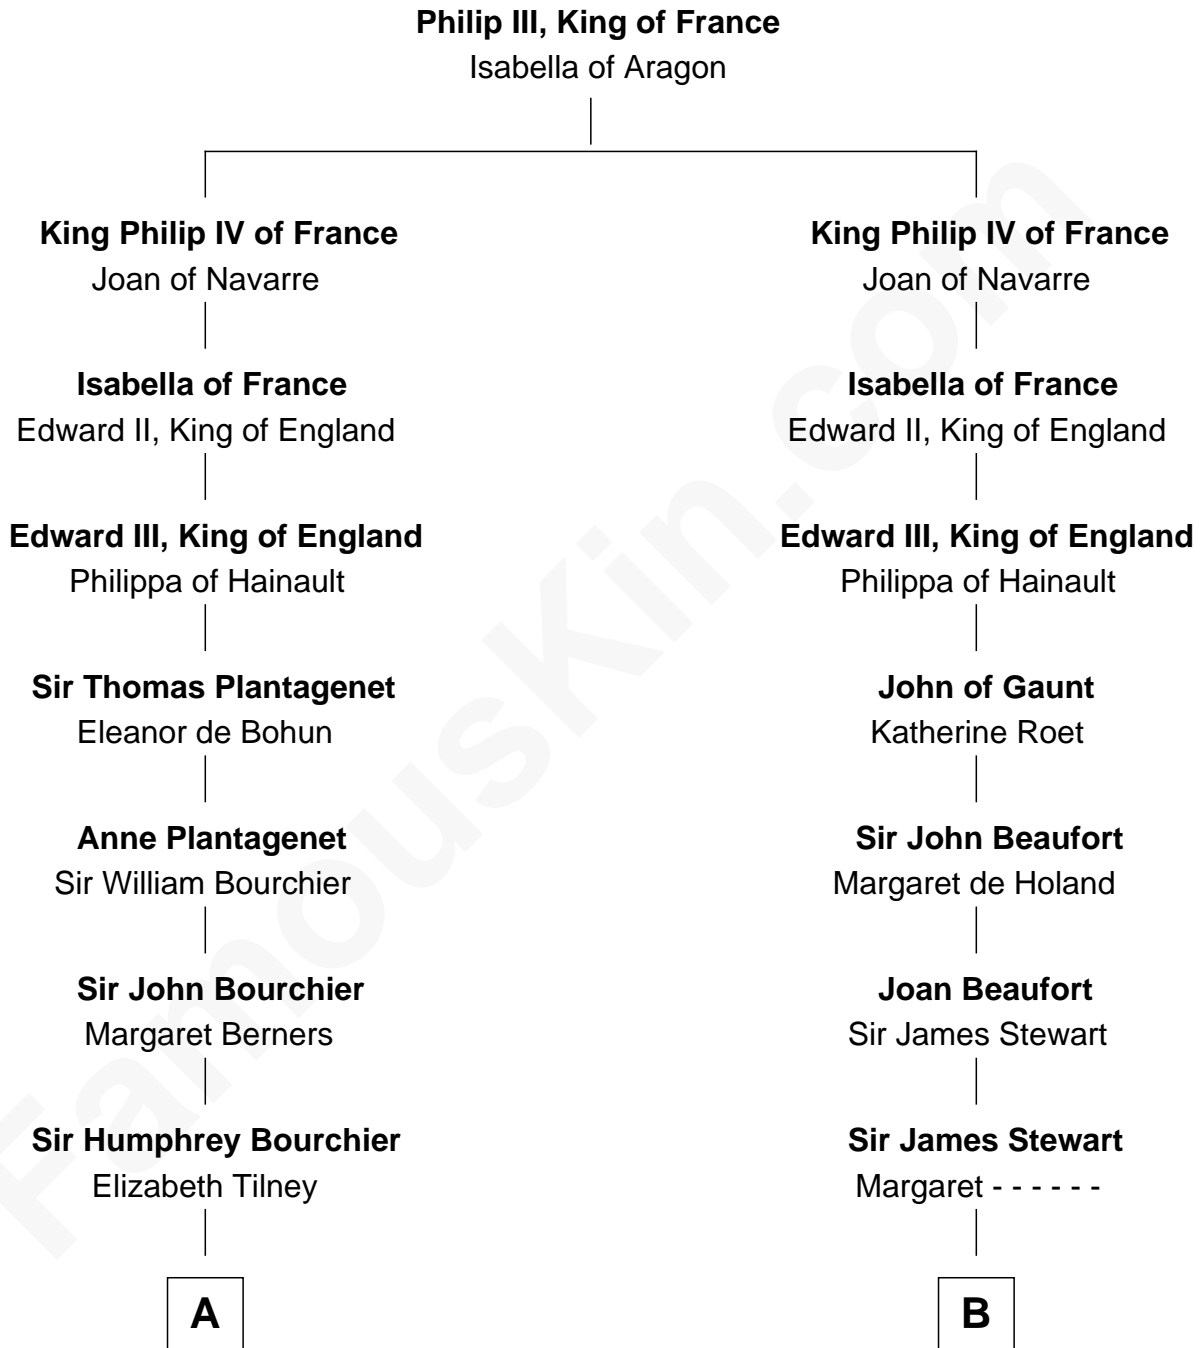

**FamousKin.com**  
**Relationship Chart of**  
**Norman Rockwell**  
*American Artist*

**18th cousin 3 times removed of**  
**Noel Coward**  
*Playwright, Actor, and Songwriter*

**C**

**Jacob Sherman**

Cafira Janes

**Orilla Janes Sherman**

Samuel Darling Rockwell

**John William Rockwell**

Phebe Boyce Waring

**Jarvis Waring Rockwell**

Anne Mary Hill

**Norman Rockwell**

*American Artist*

**D**

**Violet Agnes Veitch**

Arthur Sabin Coward

**Noel Coward**

*Playwright, Actor, and Songwriter*

FamousKin.com