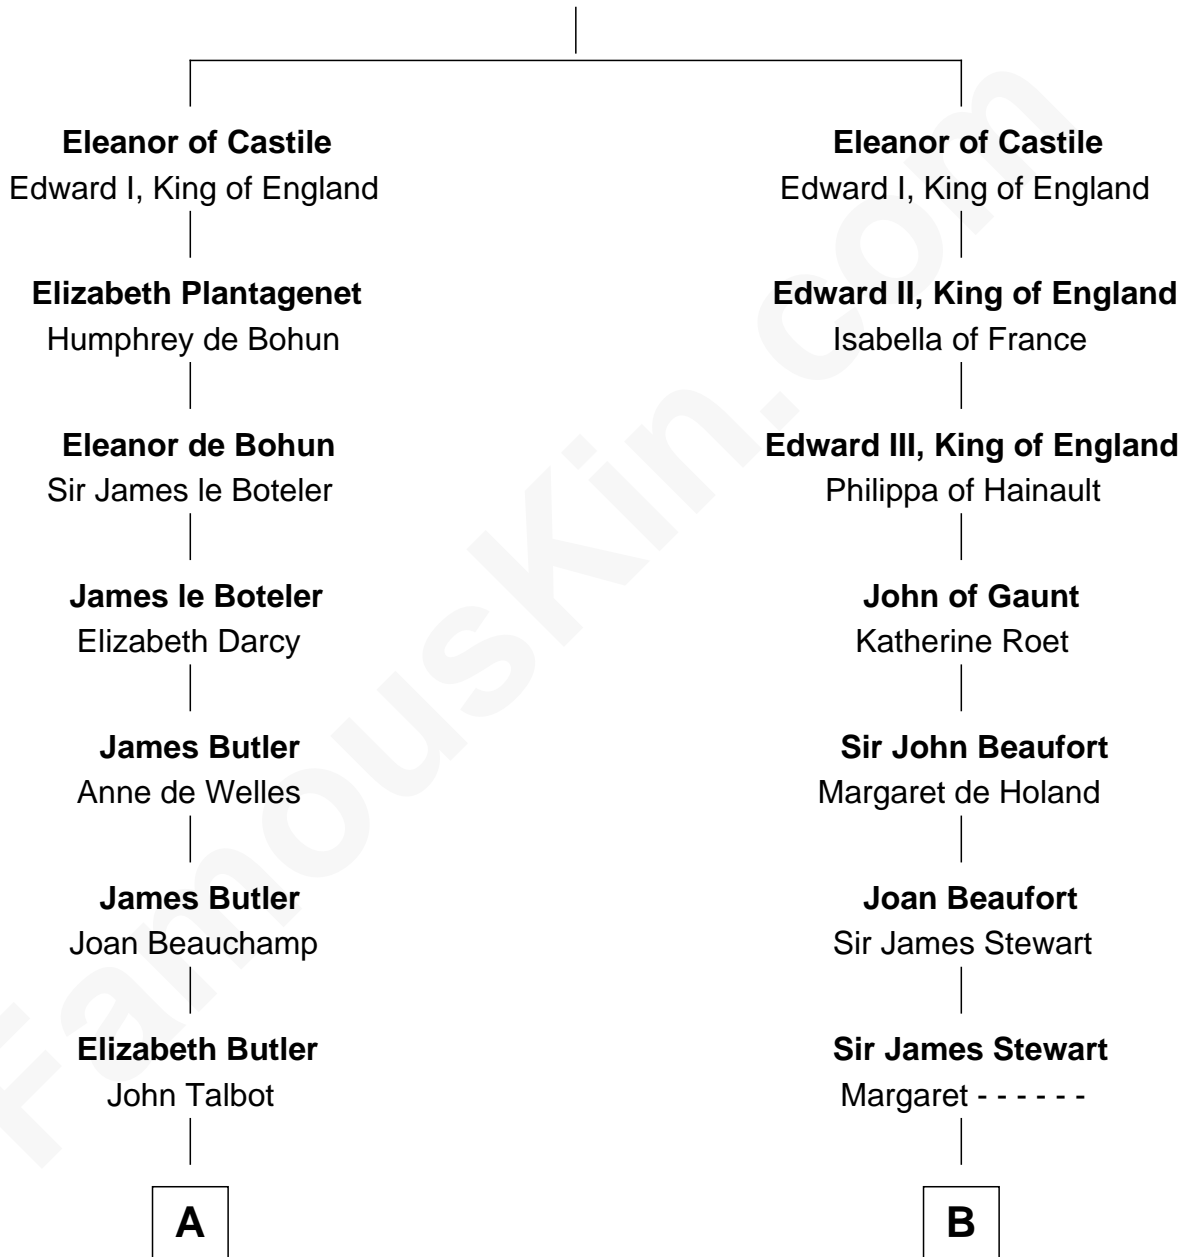

FamousKin.com
Relationship Chart of
Norman Rockwell
American Artist

18th cousin 3 times removed of
Noel Coward
Playwright, Actor, and Songwriter

Ferdinand III, King of Castile
 Joanna of Ponthieu

C

Rachel Darling
Runa Rockwell

Samuel Darling Rockwell
Orilla Janes Sherman

John William Rockwell
Phebe Boyce Waring

Jarvis Waring Rockwell
Anne Mary Hill

Norman Rockwell
American Artist

D

Violet Agnes Veitch
Arthur Sabin Coward

Noel Coward
Playwright, Actor, and Songwriter