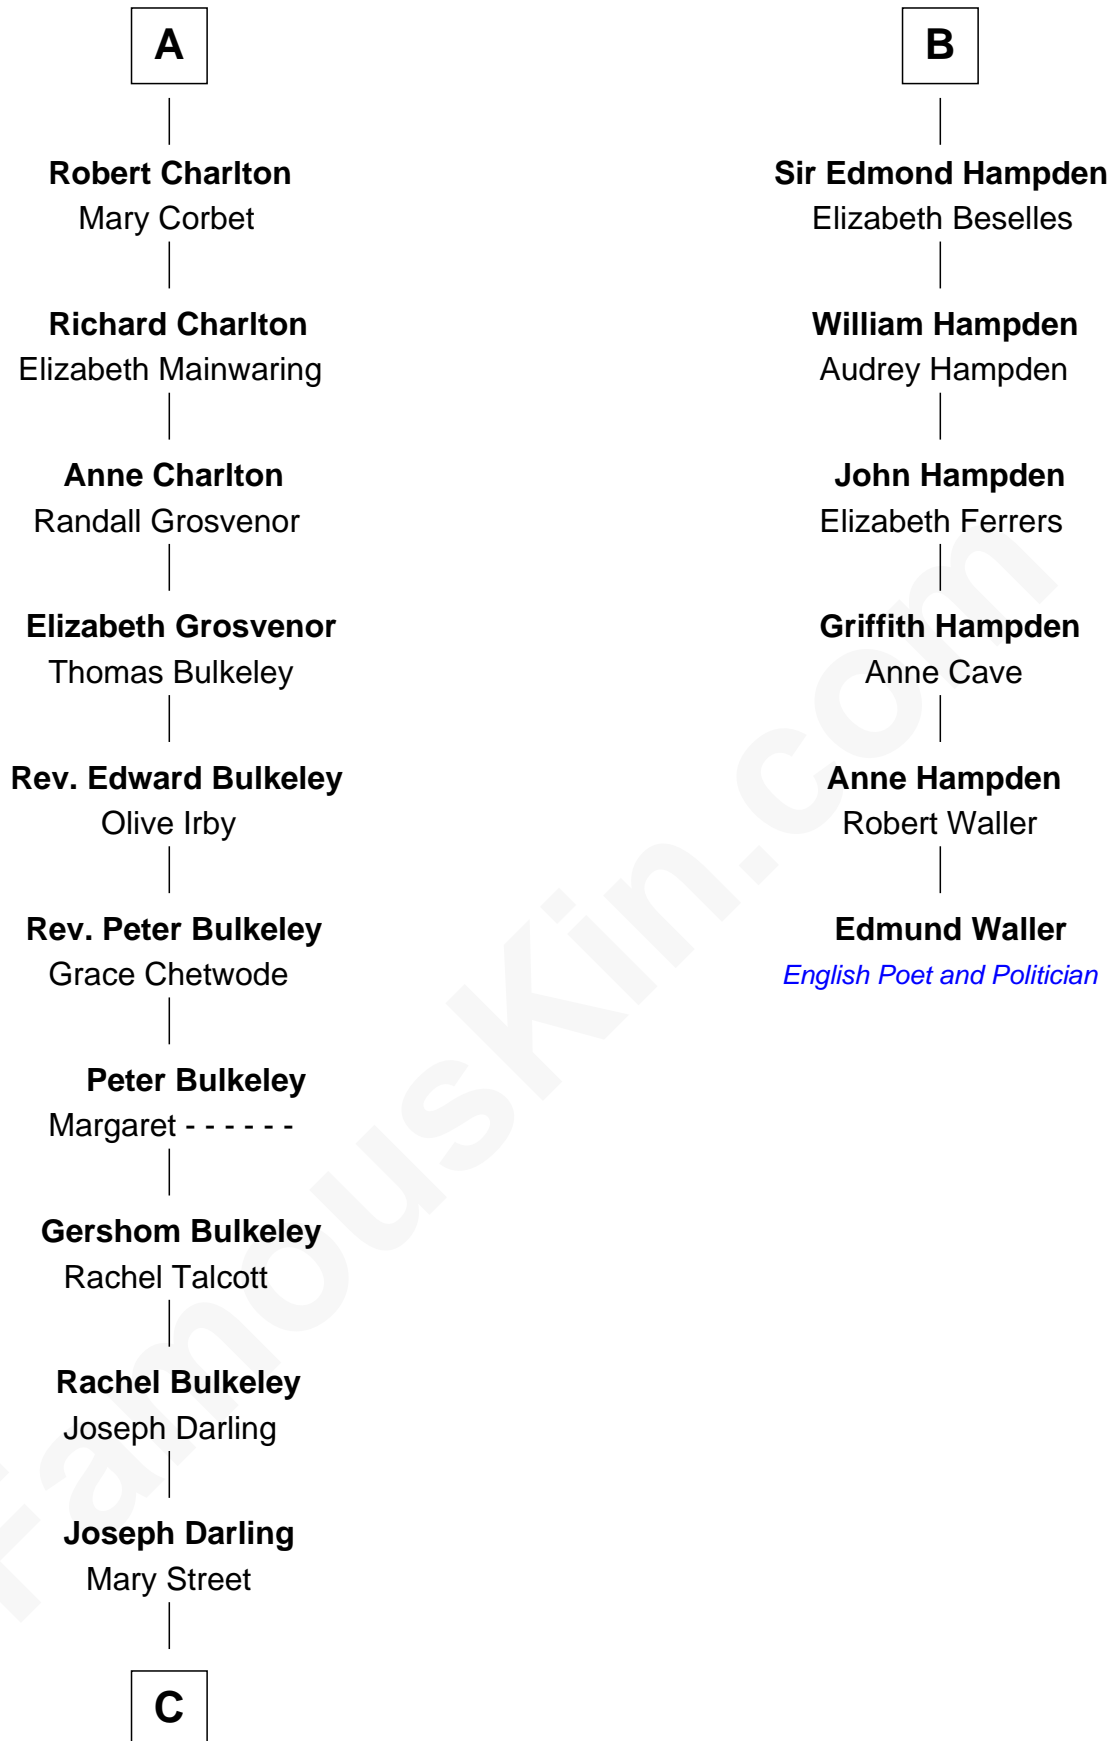

FamousKin.com
Relationship Chart of
Norman Rockwell
American Artist

12th cousin 9 times removed of
Edmund Waller
English Poet and Politician

C

—
Rachel Darling
Runa Rockwell

—
Samuel Darling Rockwell
Orilla Janes Sherman

—
John William Rockwell
Phebe Boyce Waring

—
Jarvis Waring Rockwell
Anne Mary Hill

—
Norman Rockwell
American Artist

FamousKin.com