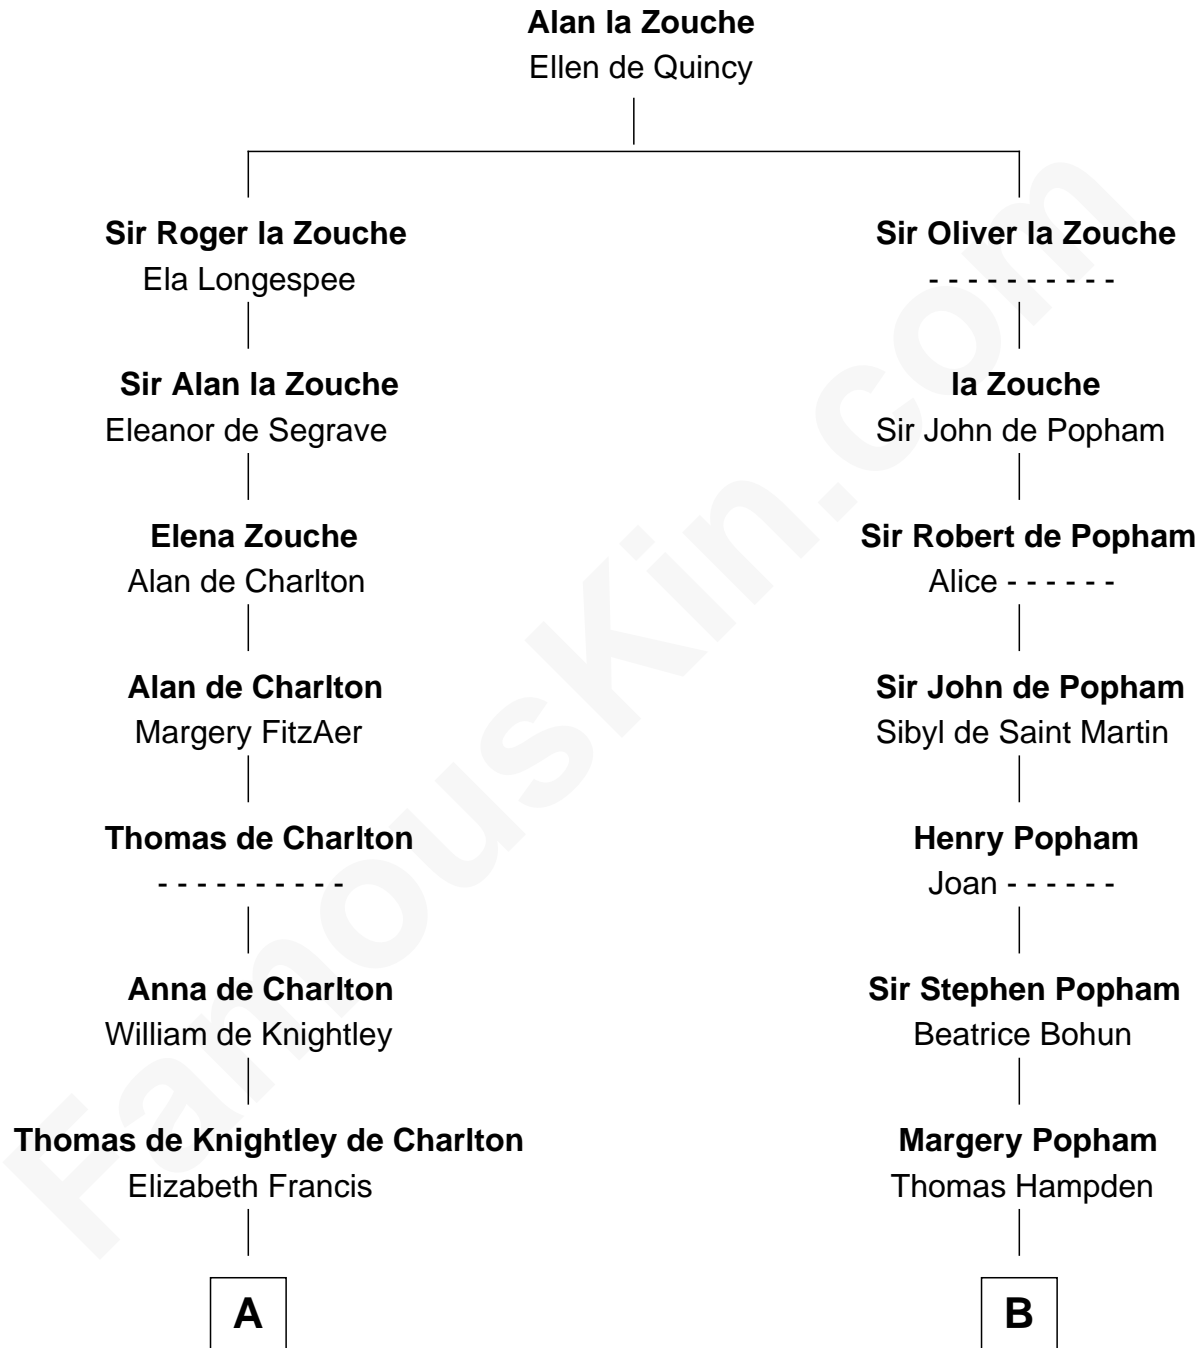

FamousKin.com
Relationship Chart of
Norman Rockwell
American Artist

12th cousin 9 times removed of
Edmund Waller
English Poet and Politician

C

—
Rachel Darling
Runa Rockwell

—
Samuel Darling Rockwell
Orilla Janes Sherman

—
John William Rockwell
Phebe Boyce Waring

—
Jarvis Waring Rockwell
Anne Mary Hill

—
Norman Rockwell
American Artist

FamousKin.com