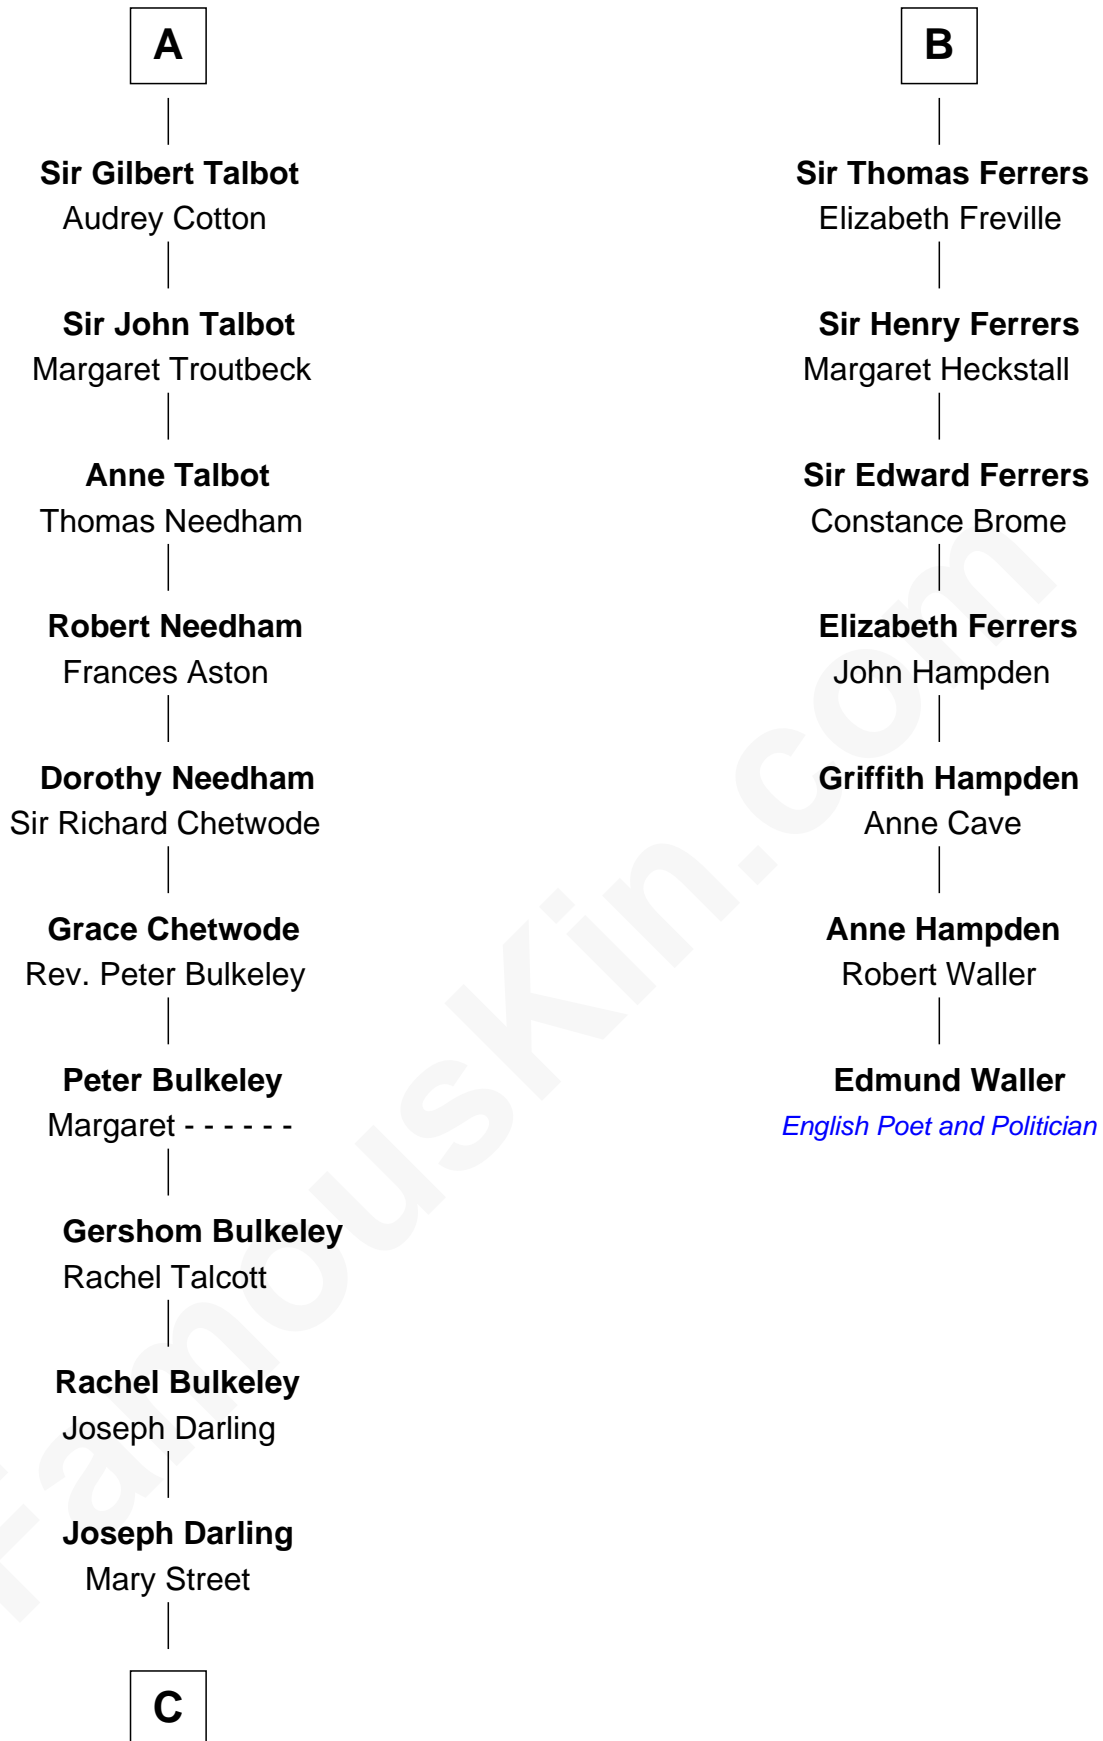

FamousKin.com
Relationship Chart of
Norman Rockwell
American Artist

13th cousin 8 times removed of
Edmund Waller
English Poet and Politician

Sir Humphrey de Bohun
Maud of Eu

C

—
Rachel Darling
Runa Rockwell

—
Samuel Darling Rockwell
Orilla Janes Sherman

—
John William Rockwell
Phebe Boyce Waring

—
Jarvis Waring Rockwell
Anne Mary Hill

—
Norman Rockwell
American Artist

FamousKin.com