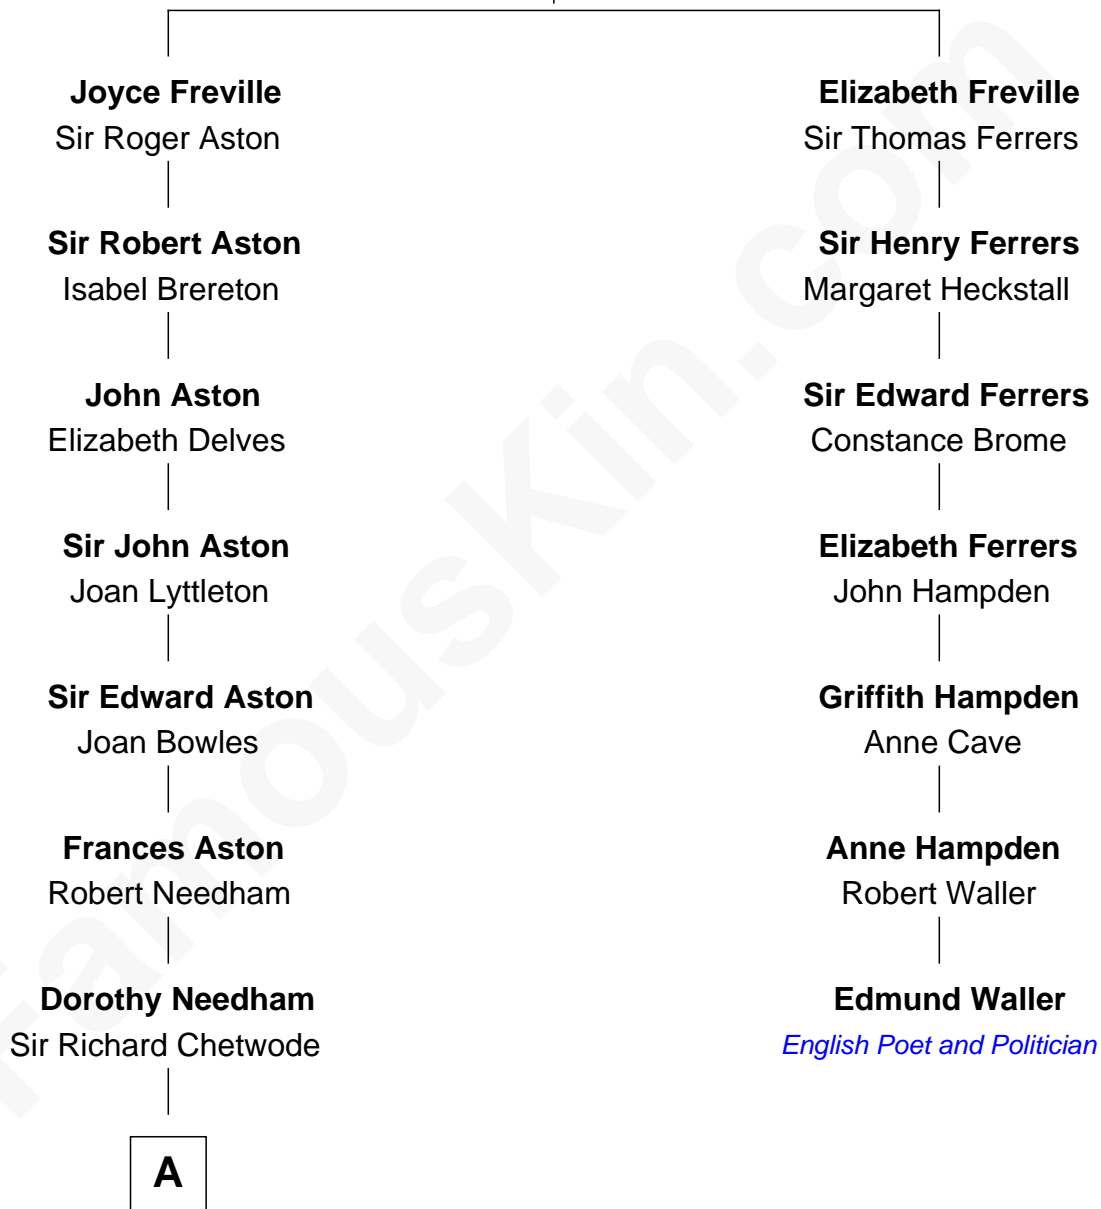

FamousKin.com
Relationship Chart of
Norman Rockwell
American Artist

6th cousin 10 times removed of
Edmund Waller
English Poet and Politician

Sir Baldwin Freville
 Maude le Scrope

A

Grace Chetwode
Rev. Peter Bulkeley

Peter Bulkeley
Margaret - - - - -

Gershom Bulkeley
Rachel Talcott

Rachel Bulkeley
Joseph Darling

Joseph Darling
Mary Street

Rachel Darling
Runa Rockwell

Samuel Darling Rockwell
Orilla Janes Sherman

John William Rockwell
Phebe Boyce Waring