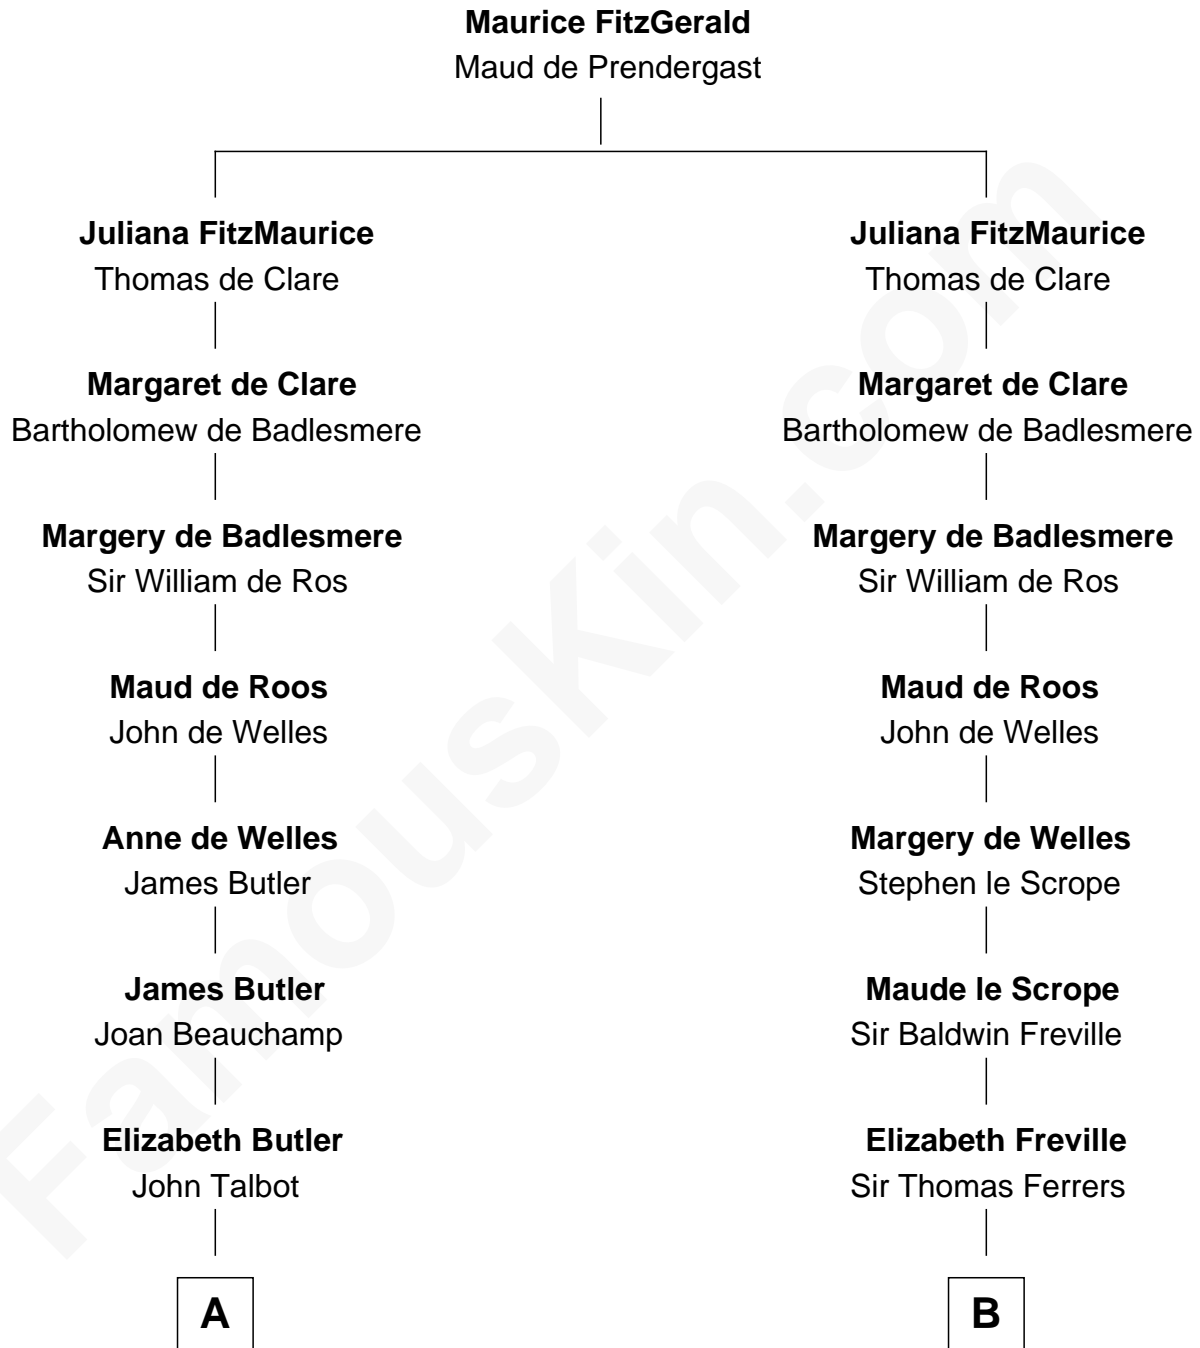

FamousKin.com
Relationship Chart of
Norman Rockwell
American Artist

12th cousin 9 times removed of
Edmund Waller
English Poet and Politician

C

—
Rachel Darling
Runa Rockwell

—
Samuel Darling Rockwell
Orilla Janes Sherman

—
John William Rockwell
Phebe Boyce Waring

—
Jarvis Waring Rockwell
Anne Mary Hill

—
Norman Rockwell
American Artist

FamousKin.com