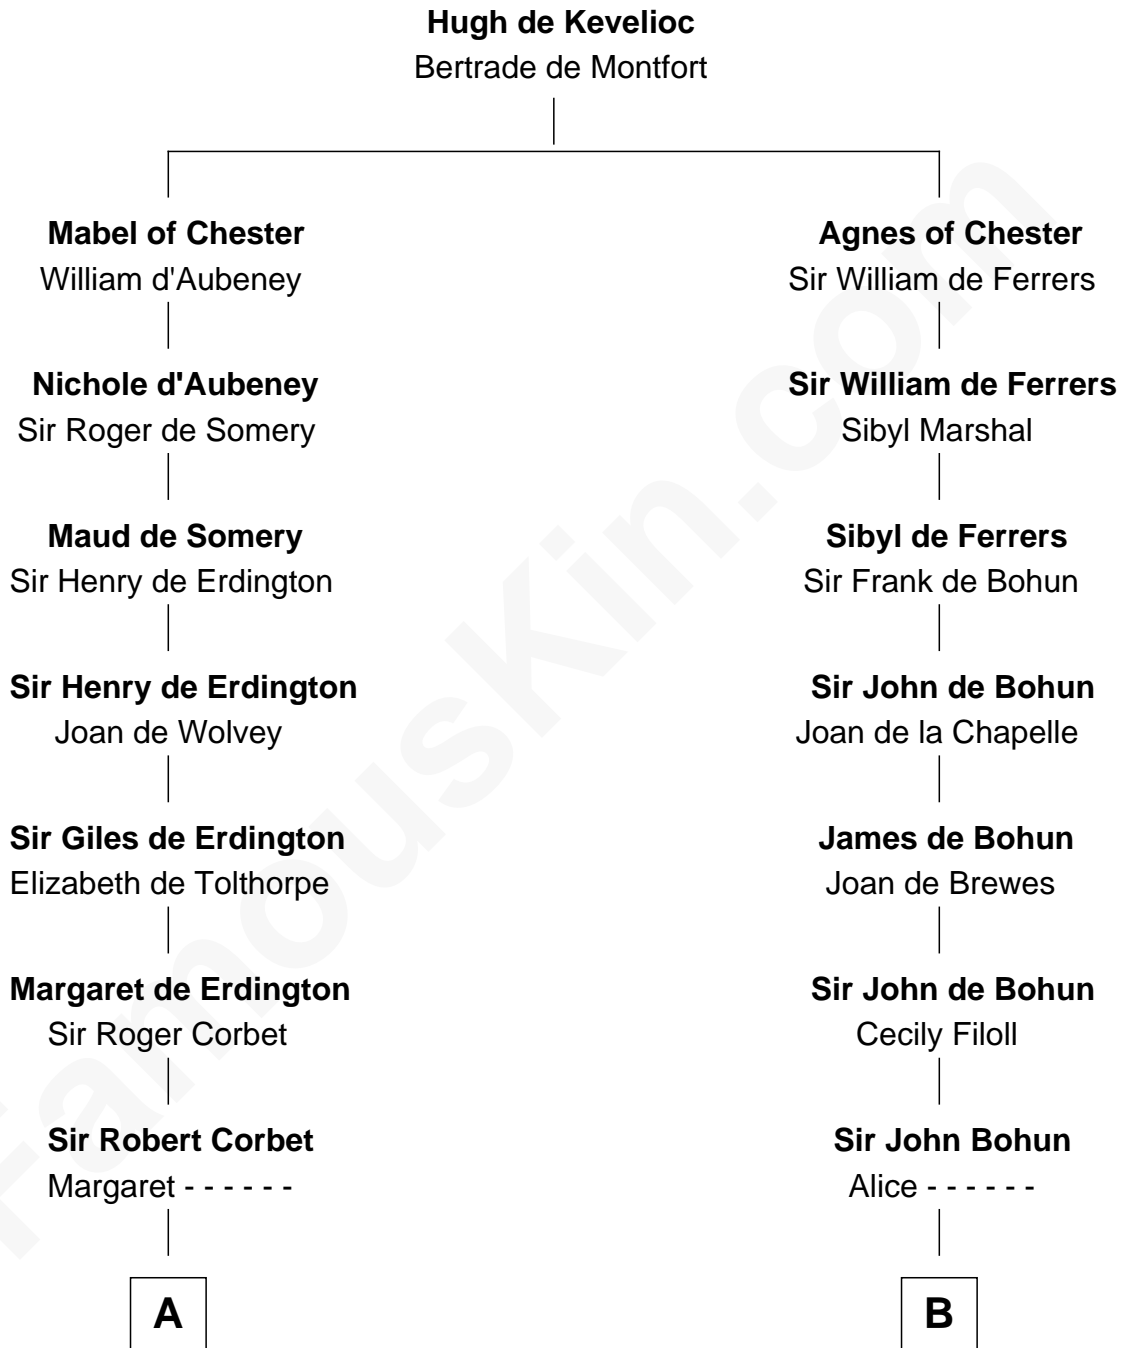

**FamousKin.com**  
**Relationship Chart of**  
**Norman Rockwell**  
*American Artist*

**14th cousin 7 times removed of**  
**Edmund Waller**  
*English Poet and Politician*

**C**

—  
**Rachel Darling**  
Runa Rockwell

—  
**Samuel Darling Rockwell**  
Orilla Janes Sherman

—  
**John William Rockwell**  
Phebe Boyce Waring

—  
**Jarvis Waring Rockwell**  
Anne Mary Hill

—  
**Norman Rockwell**  
*American Artist*

FamousKin.com