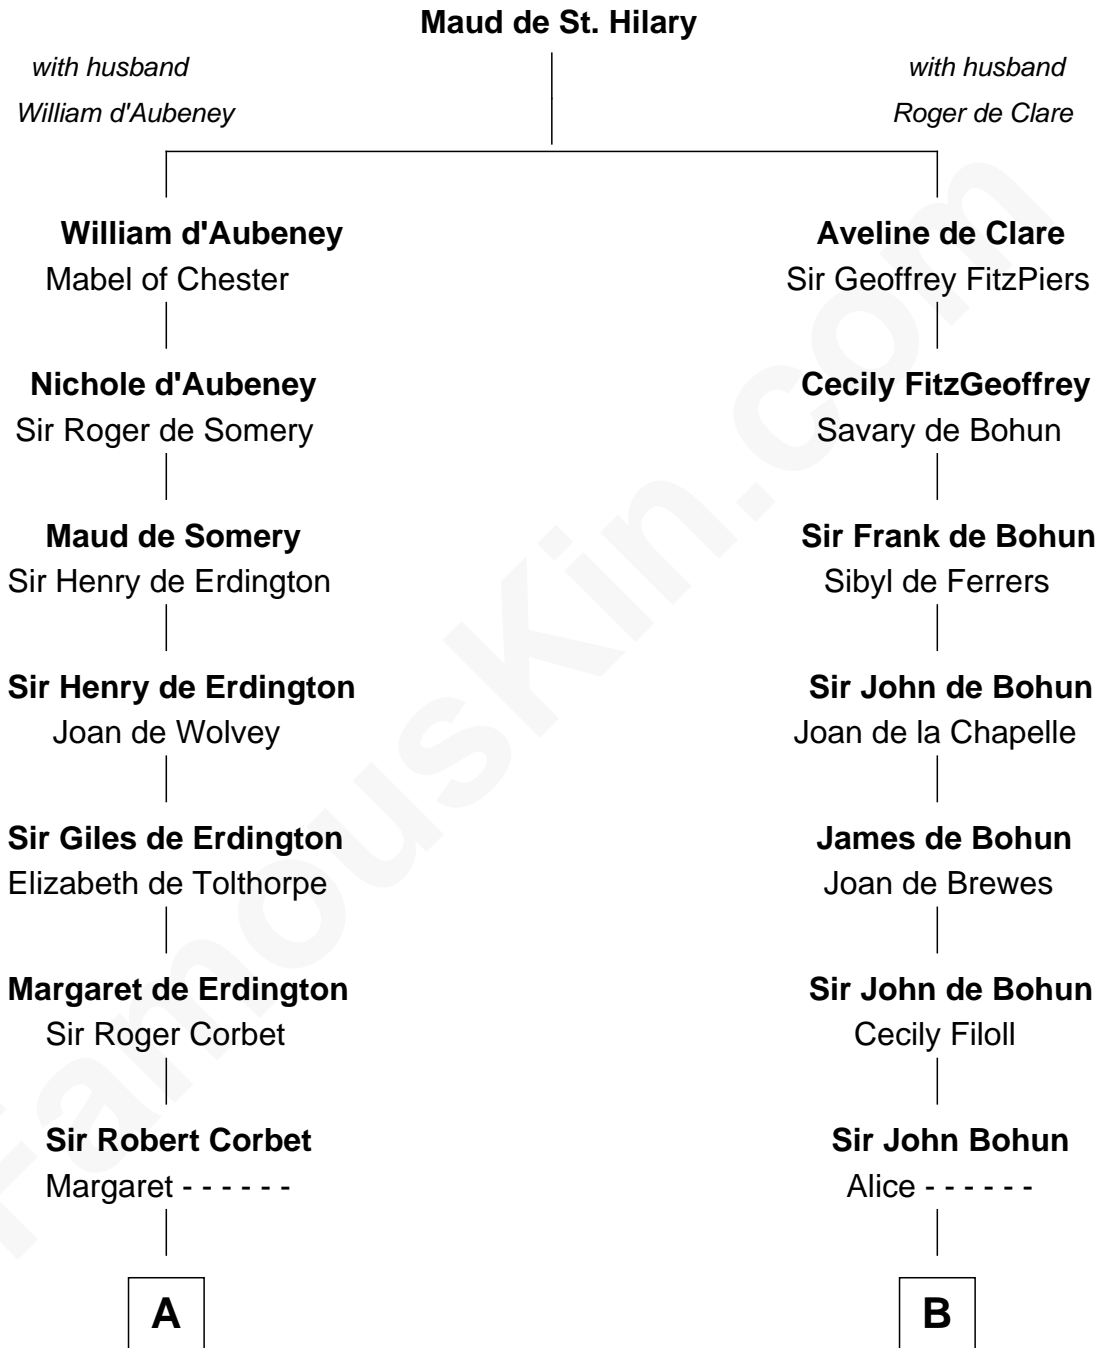

FamousKin.com
Relationship Chart of
Norman Rockwell
American Artist

14th cousin 7 times removed of
Edmund Waller
English Poet and Politician

C

—
Rachel Darling
Runa Rockwell

—
Samuel Darling Rockwell
Orilla Janes Sherman

—
John William Rockwell
Phebe Boyce Waring

—
Jarvis Waring Rockwell
Anne Mary Hill

—
Norman Rockwell
American Artist

FamousKin.com