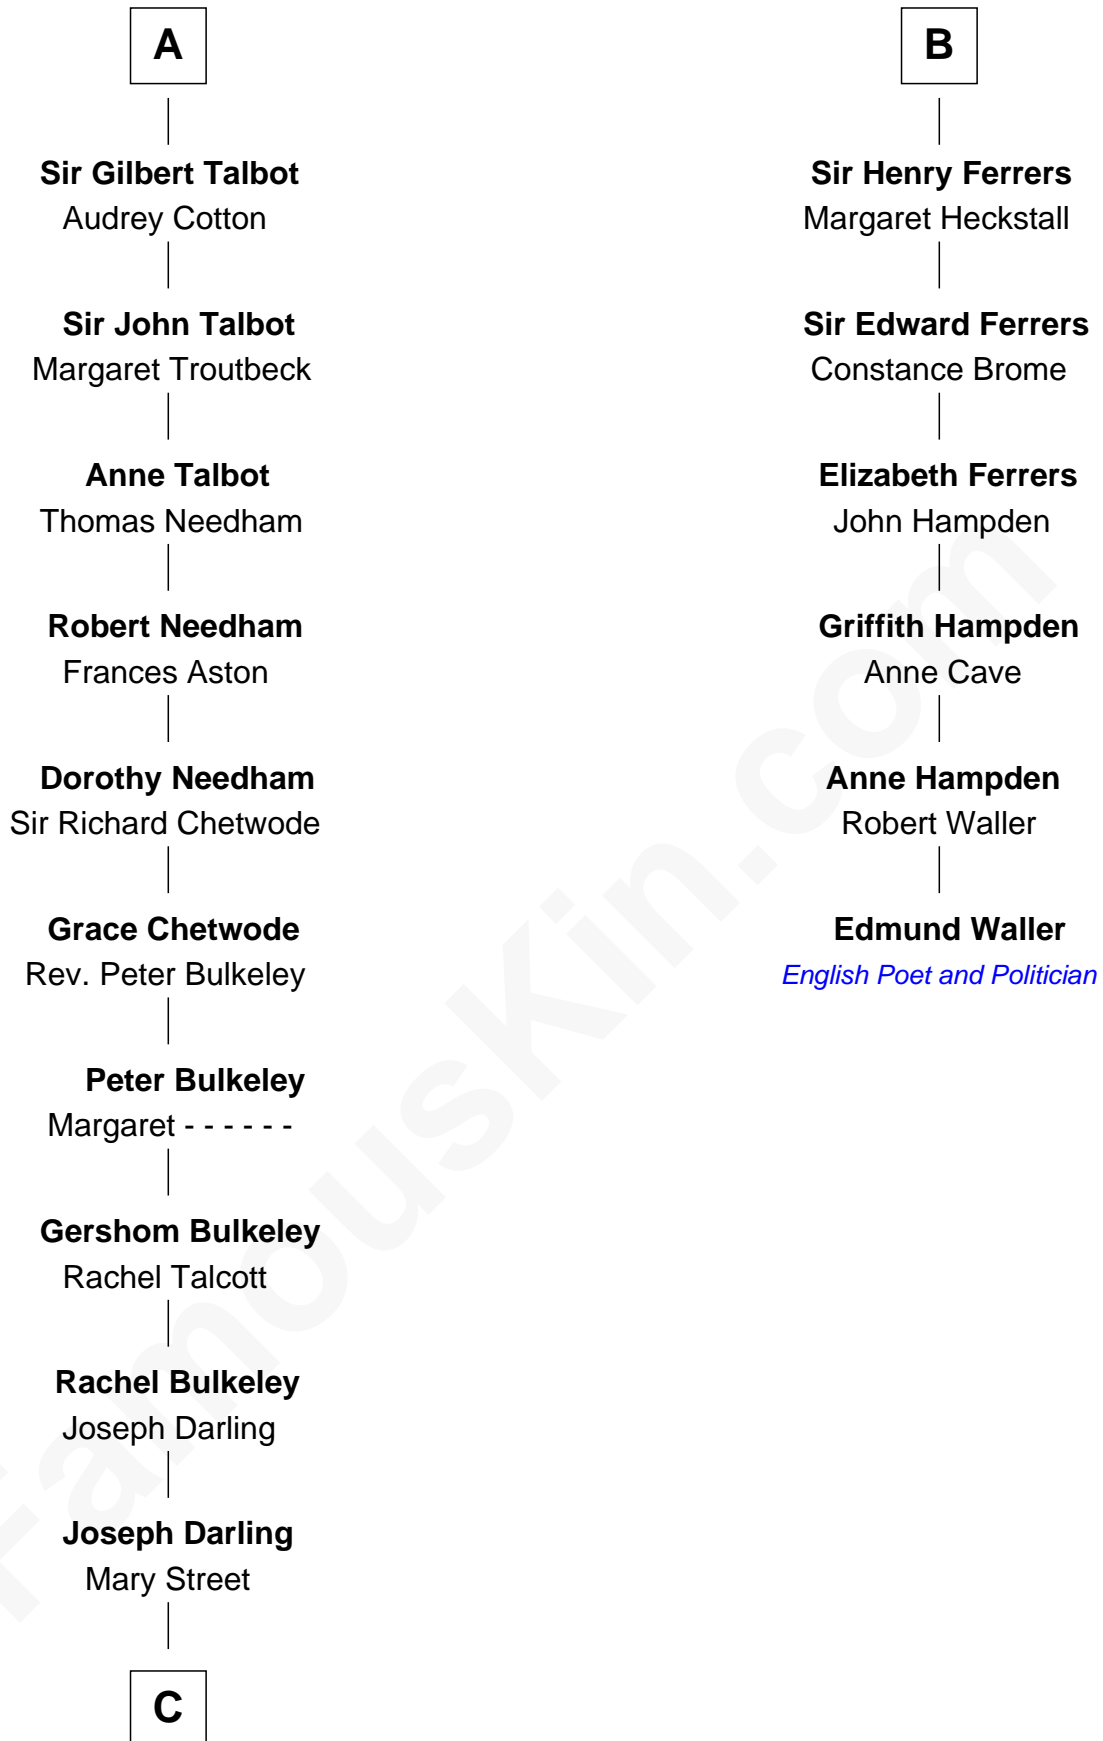

FamousKin.com
Relationship Chart of
Norman Rockwell
American Artist

12th cousin 9 times removed of
Edmund Waller
English Poet and Politician

C

—
Rachel Darling
Runa Rockwell

—
Samuel Darling Rockwell
Orilla Janes Sherman

—
John William Rockwell
Phebe Boyce Waring

—
Jarvis Waring Rockwell
Anne Mary Hill

—
Norman Rockwell
American Artist

FamousKin.com