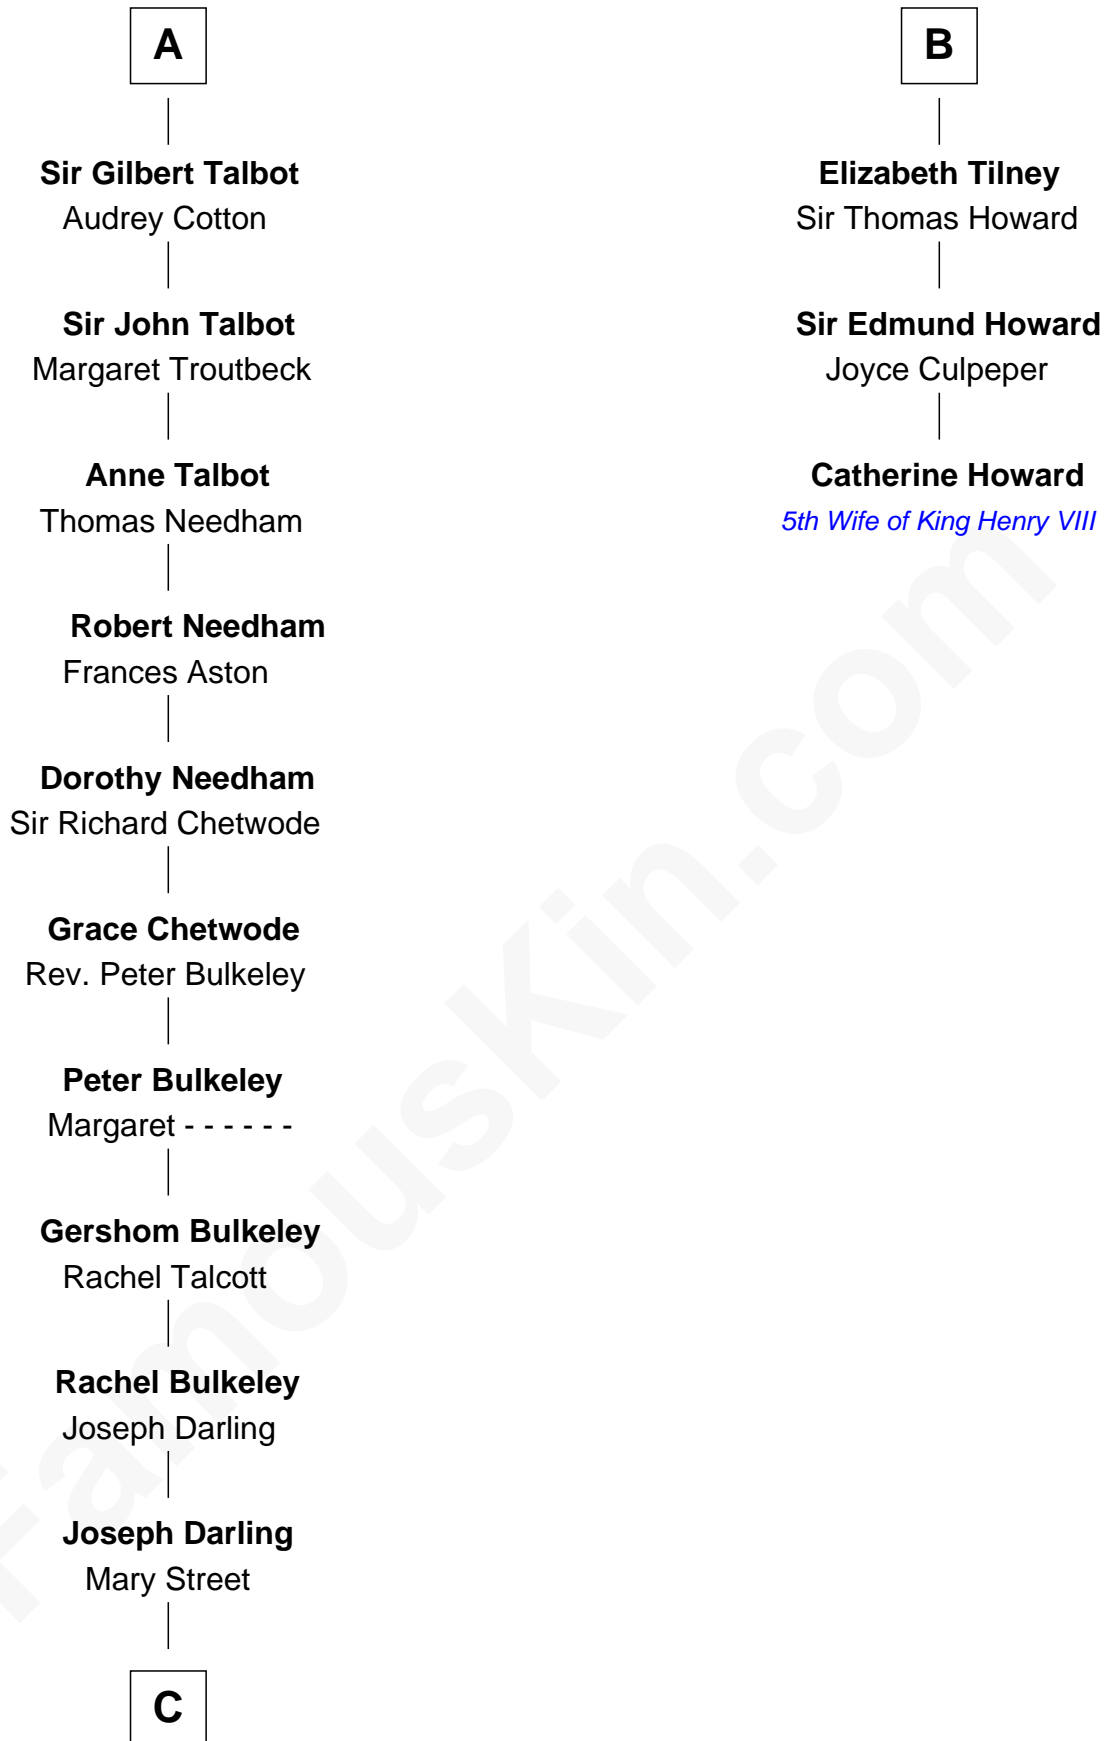

FamousKin.com
Relationship Chart of
Norman Rockwell
American Artist

9th cousin 12 times removed of
Catherine Howard
5th Wife of King Henry VIII

Sir Humphrey de Bohun
Maud of Eu

C

—
Rachel Darling
Runa Rockwell

—
Samuel Darling Rockwell
Orilla Janes Sherman

—
John William Rockwell
Phebe Boyce Waring

—
Jarvis Waring Rockwell
Anne Mary Hill

—
Norman Rockwell
American Artist

FamousKin.com