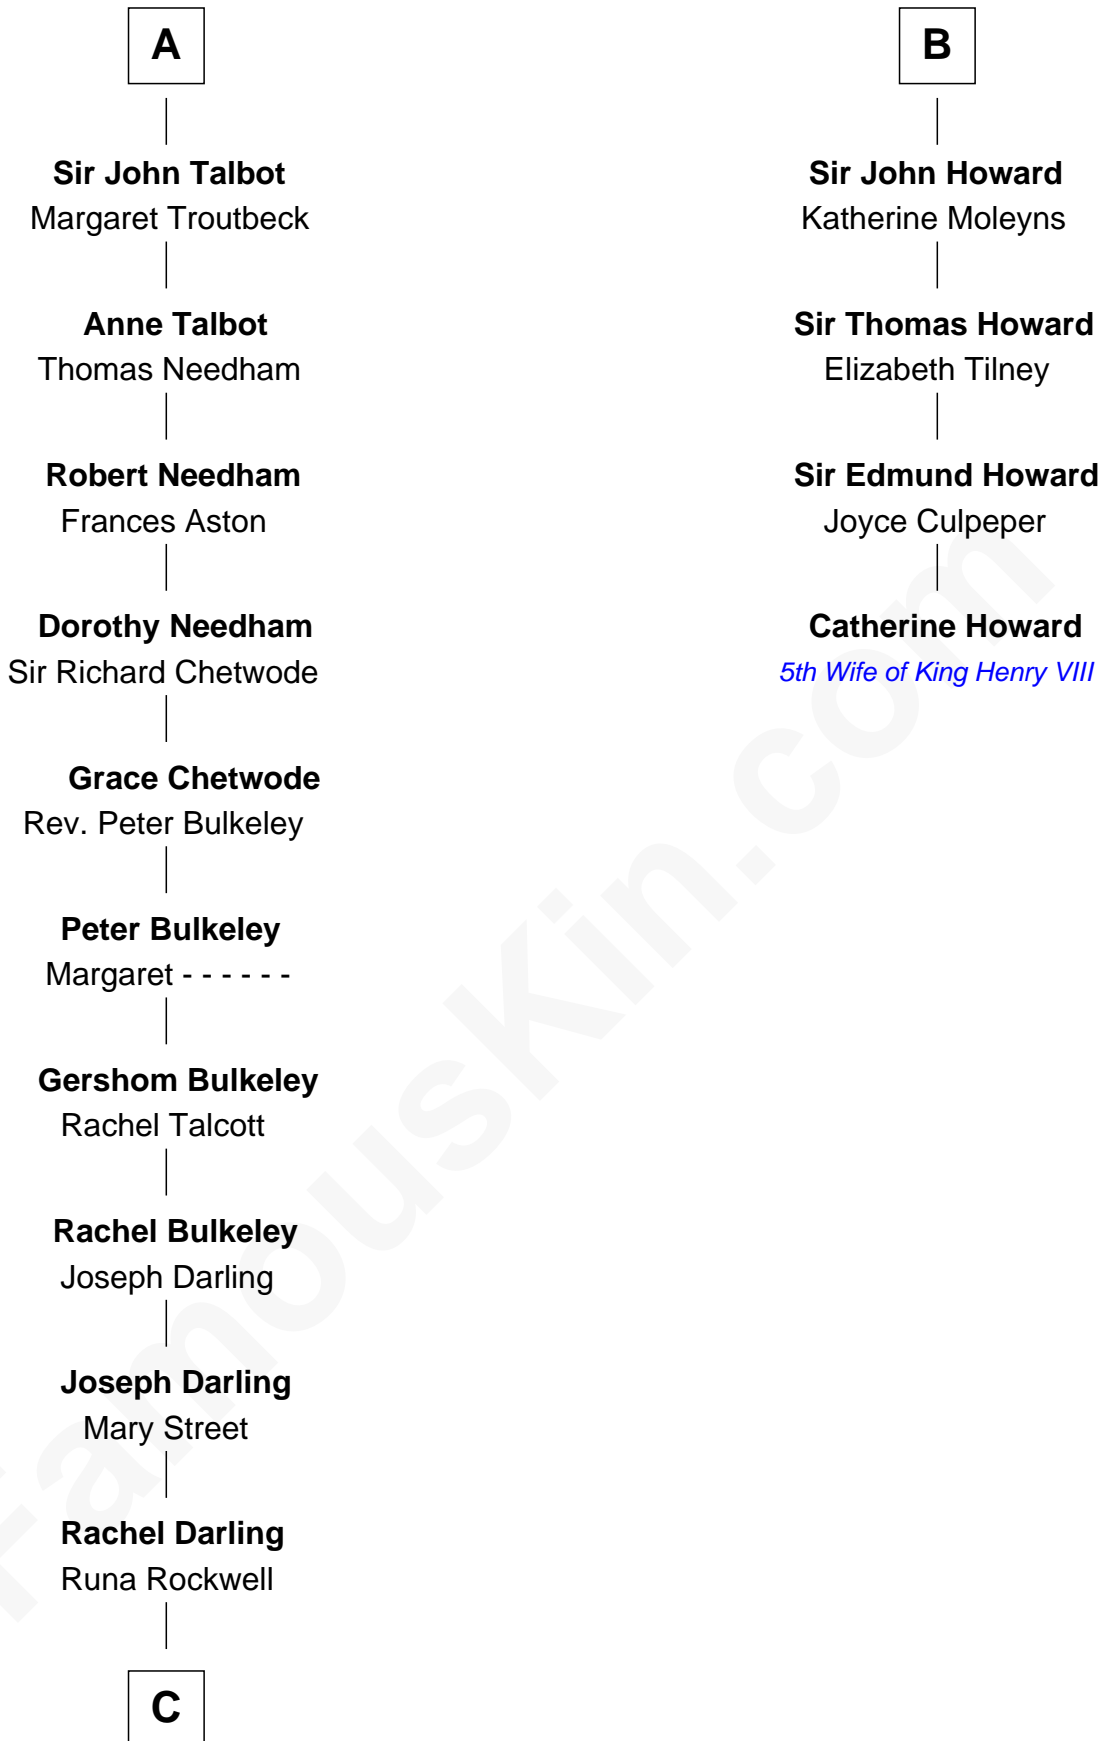

FamousKin.com

Relationship Chart of

Norman Rockwell

American Artist

10th cousin 10 times removed of

Catherine Howard

5th Wife of King Henry VIII

C

—
Samuel Darling Rockwell

Orilla Janes Sherman

—
John William Rockwell

Phebe Boyce Waring

—
Jarvis Waring Rockwell

Anne Mary Hill

—
Norman Rockwell

American Artist