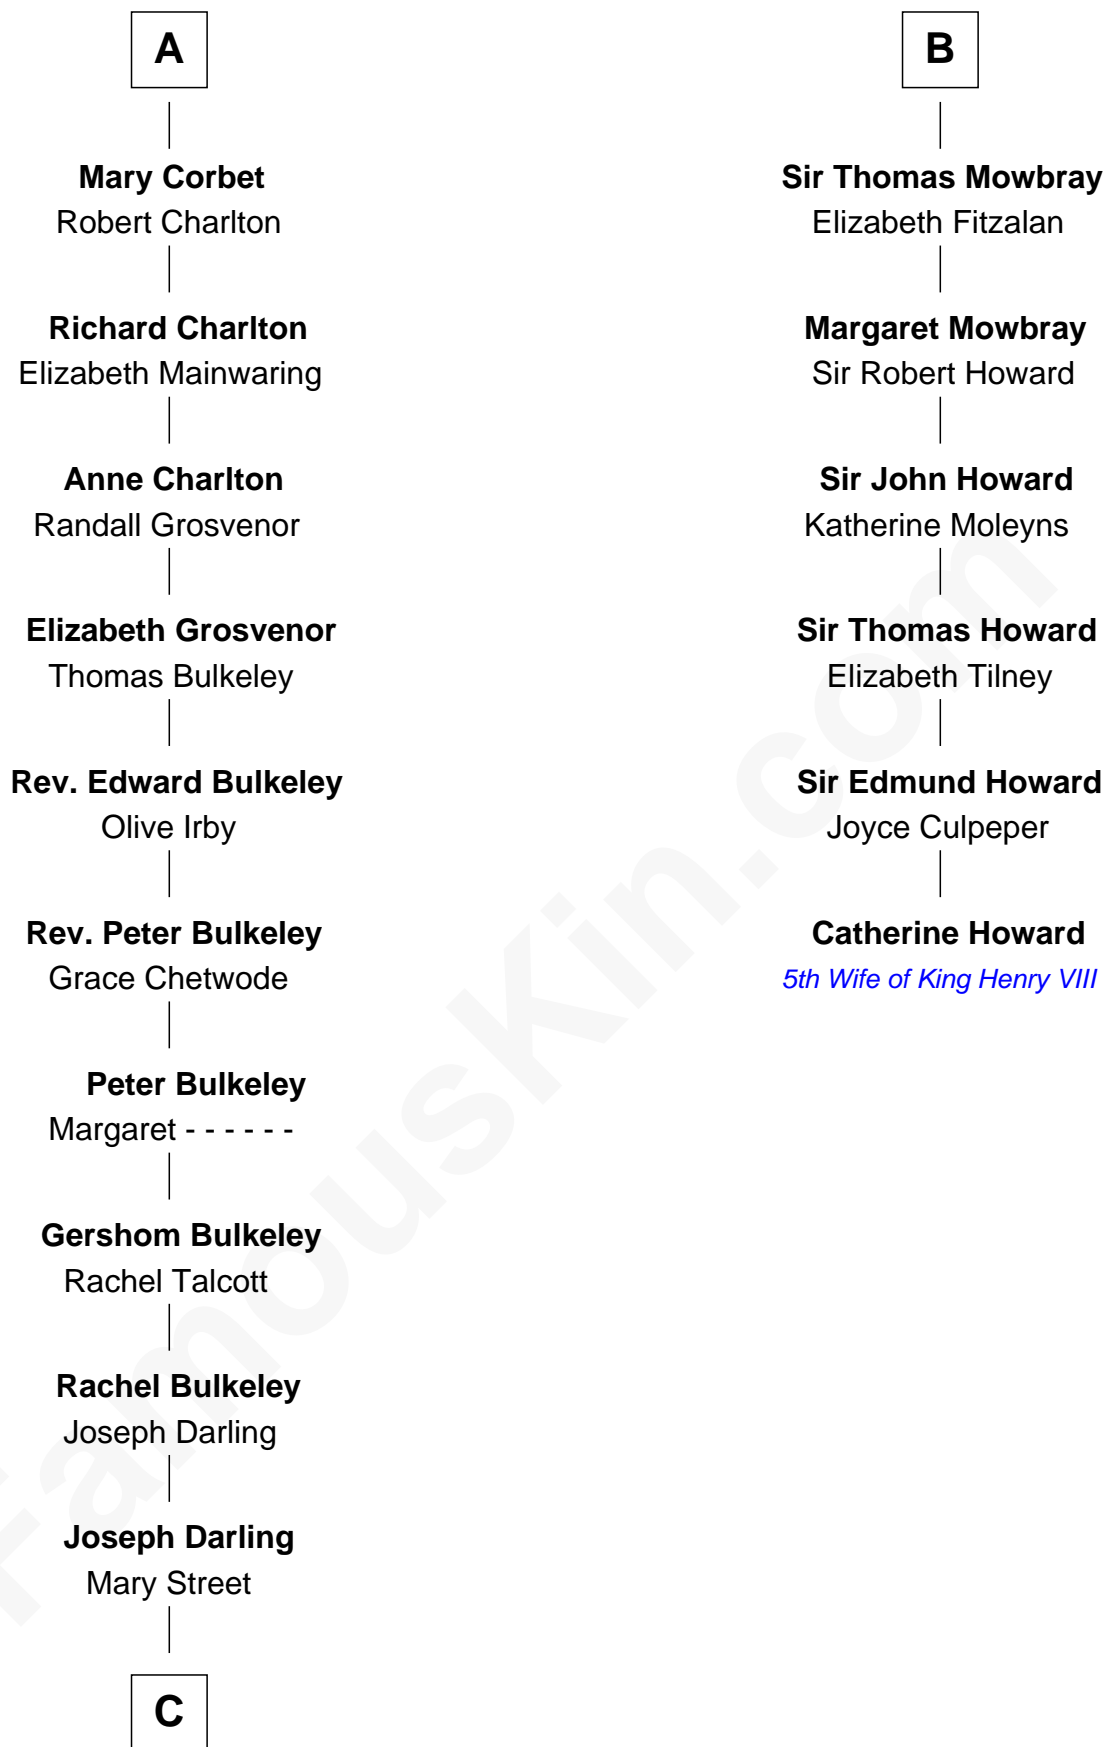

FamousKin.com
Relationship Chart of
Norman Rockwell
American Artist

12th cousin 9 times removed of
Catherine Howard
5th Wife of King Henry VIII

C

—
Rachel Darling
Runa Rockwell

—
Samuel Darling Rockwell
Orilla Janes Sherman

—
John William Rockwell
Phebe Boyce Waring

—
Jarvis Waring Rockwell
Anne Mary Hill

—
Norman Rockwell
American Artist

FamousKin.com