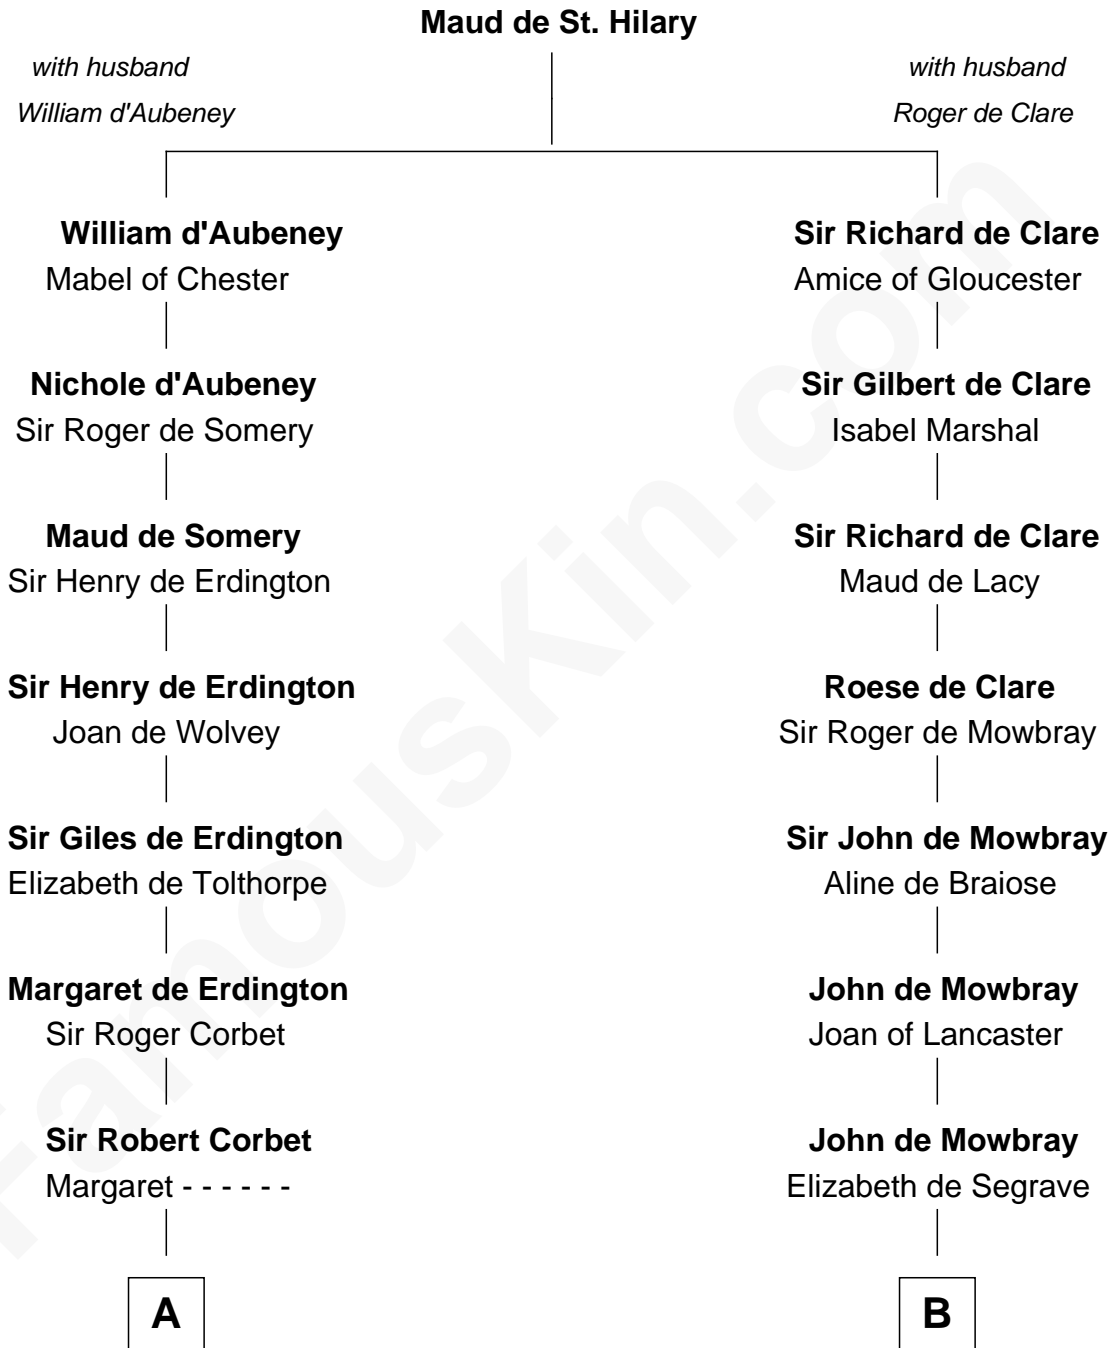

FamousKin.com
Relationship Chart of
Norman Rockwell
American Artist

12th cousin 9 times removed of
Catherine Howard
5th Wife of King Henry VIII

C

—
Rachel Darling
Runa Rockwell

—
Samuel Darling Rockwell
Orilla Janes Sherman

—
John William Rockwell
Phebe Boyce Waring

—
Jarvis Waring Rockwell
Anne Mary Hill

—
Norman Rockwell
American Artist

FamousKin.com