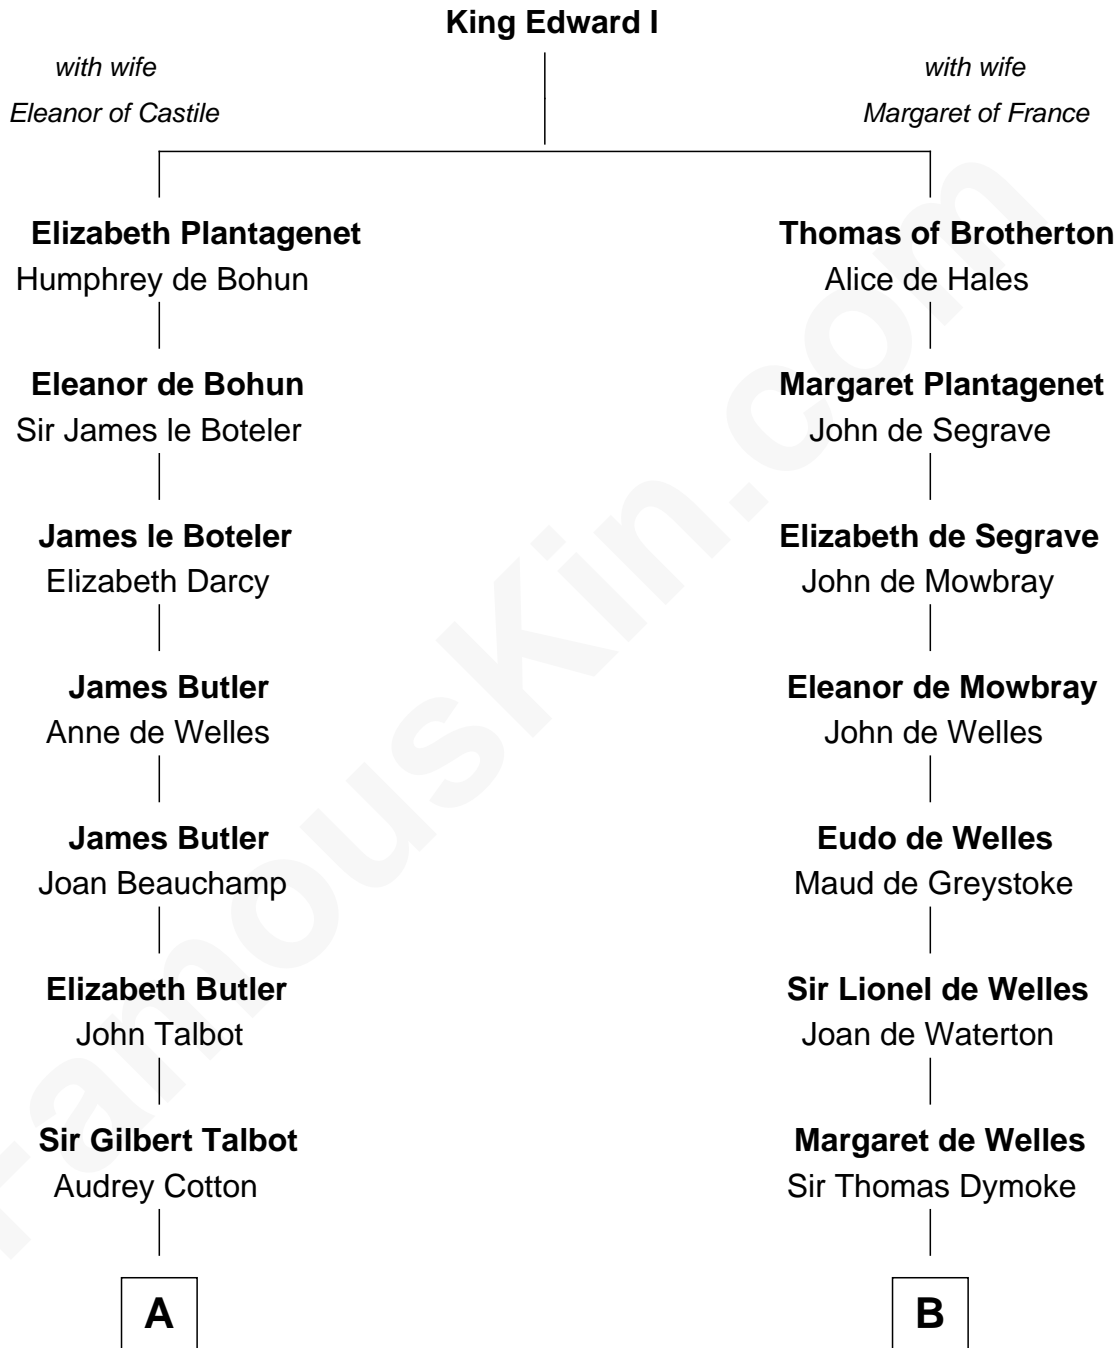

FamousKin.com
Relationship Chart of
Norman Rockwell
American Artist

18th cousin 2 times removed of
Ralph Waldo Emerson
American Poet

C

Samuel Darling Rockwell

Orilla Janes Sherman

John William Rockwell

Phebe Boyce Waring

Jarvis Waring Rockwell

Anne Mary Hill

Norman Rockwell

American Artist

D

Rev. William Emerson

Ruth Haskins

Ralph Waldo Emerson