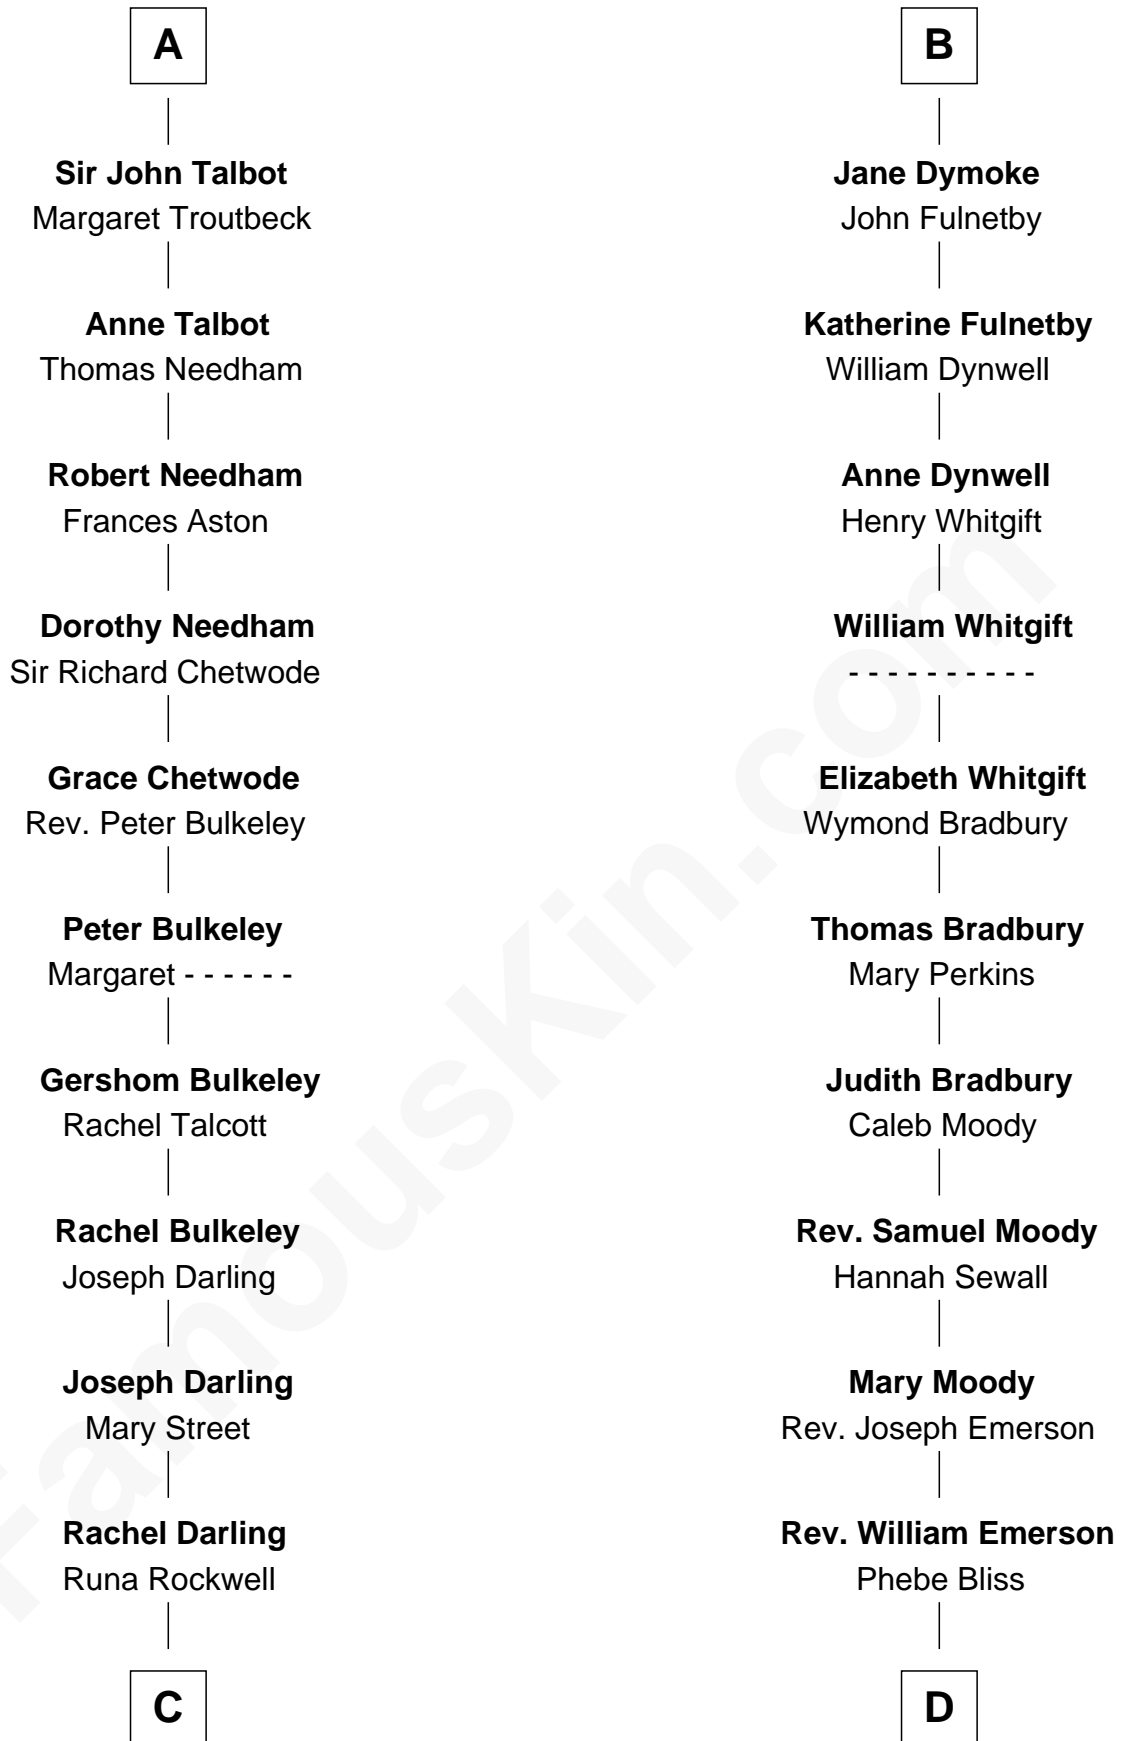

FamousKin.com
Relationship Chart of
Norman Rockwell
American Artist

18th cousin 2 times removed of
Ralph Waldo Emerson
American Poet

C

Samuel Darling Rockwell

Orilla Janes Sherman

John William Rockwell

Phebe Boyce Waring

Jarvis Waring Rockwell

Anne Mary Hill

Norman Rockwell

American Artist

D

Rev. William Emerson

Ruth Haskins

Ralph Waldo Emerson