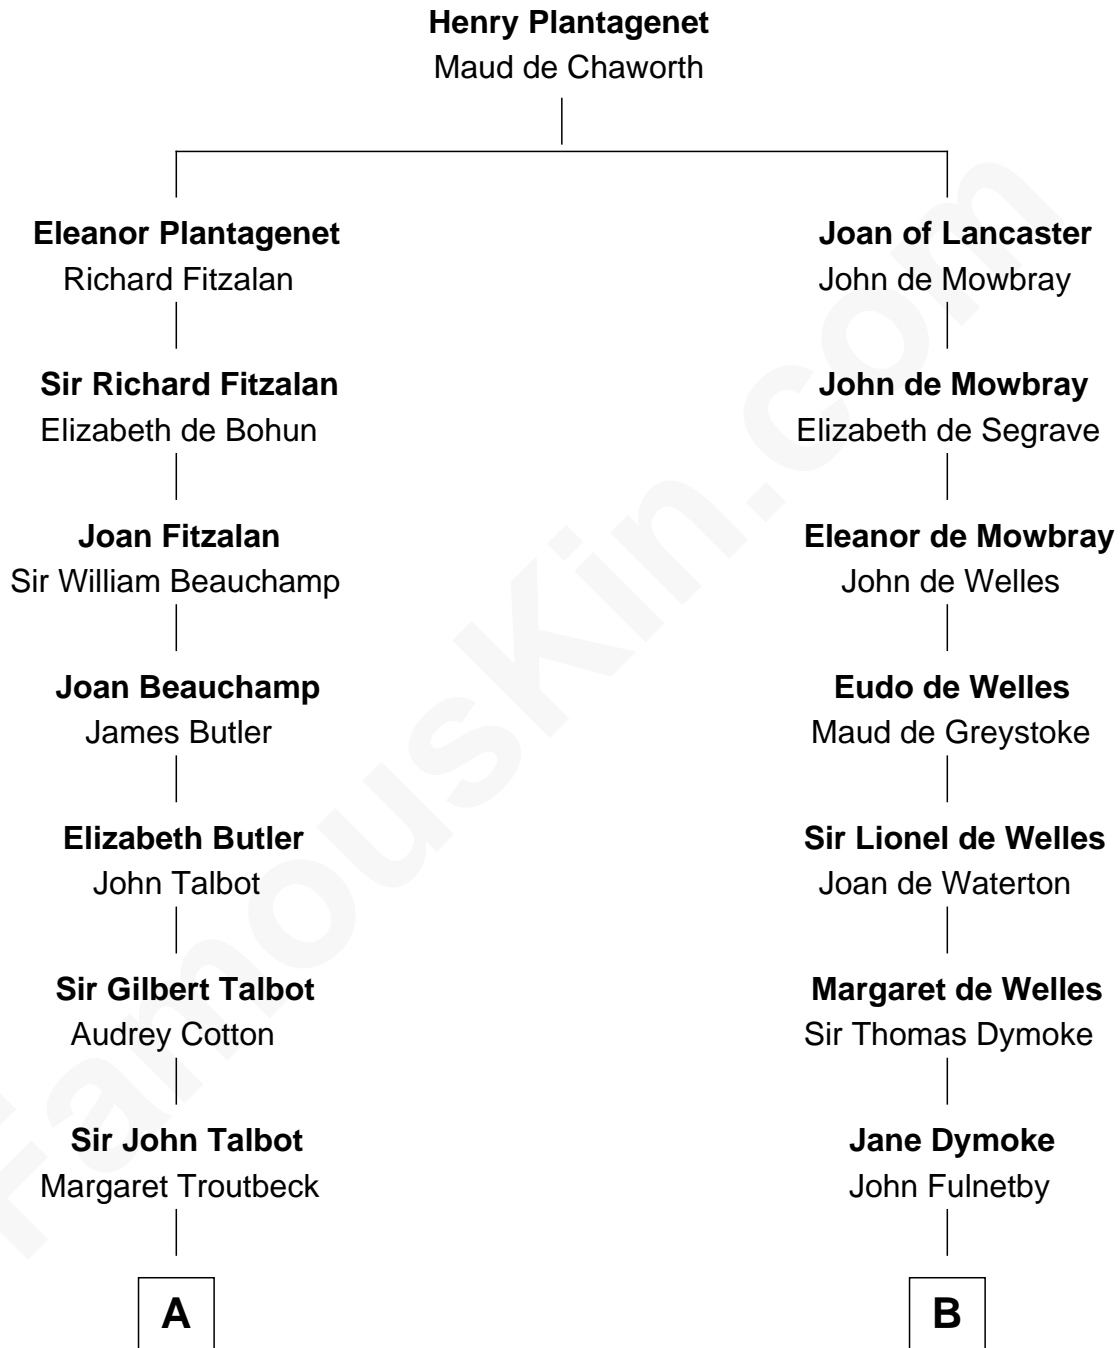

FamousKin.com
Relationship Chart of
Norman Rockwell
American Artist

17th cousin 2 times removed of
Ralph Waldo Emerson
American Poet

C

—
John William Rockwell

Phebe Boyce Waring

—
Jarvis Waring Rockwell

Anne Mary Hill

—
Norman Rockwell

American Artist

FamousKin.com