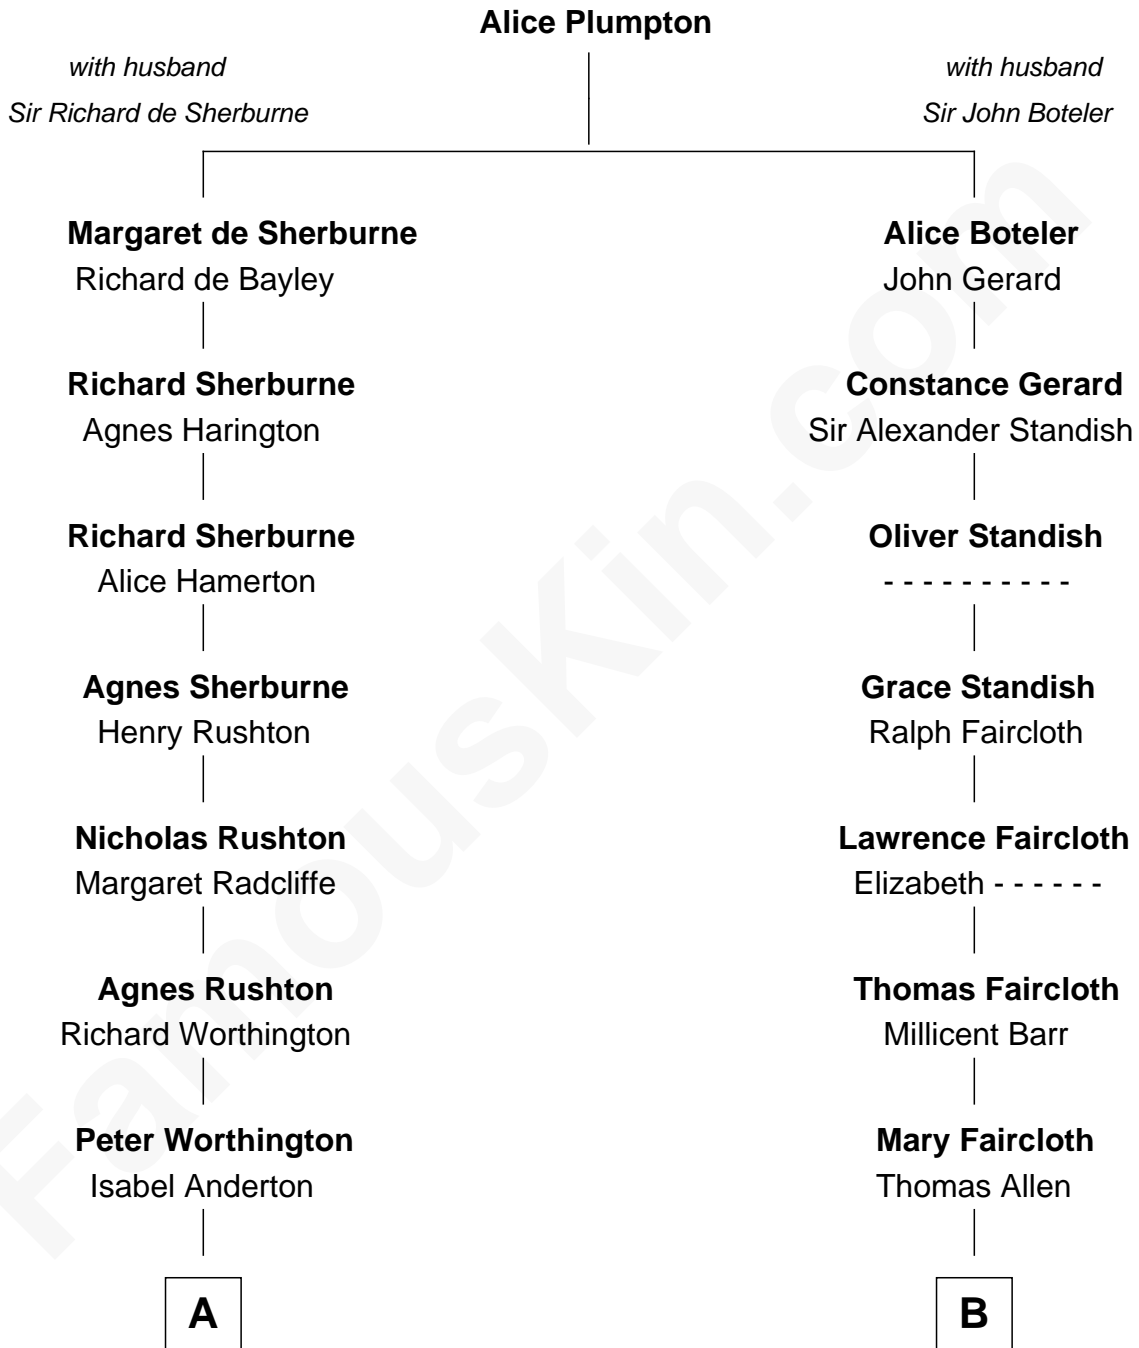

FamousKin.com
Relationship Chart of
Norman Rockwell
American Artist

14th cousin 5 times removed of
Ralph Waldo Emerson
American Poet

C

—
Phebe Boyce Waring
John William Rockwell

—
Jarvis Waring Rockwell
Anne Mary Hill

—
Norman Rockwell
American Artist

FamousKin.com