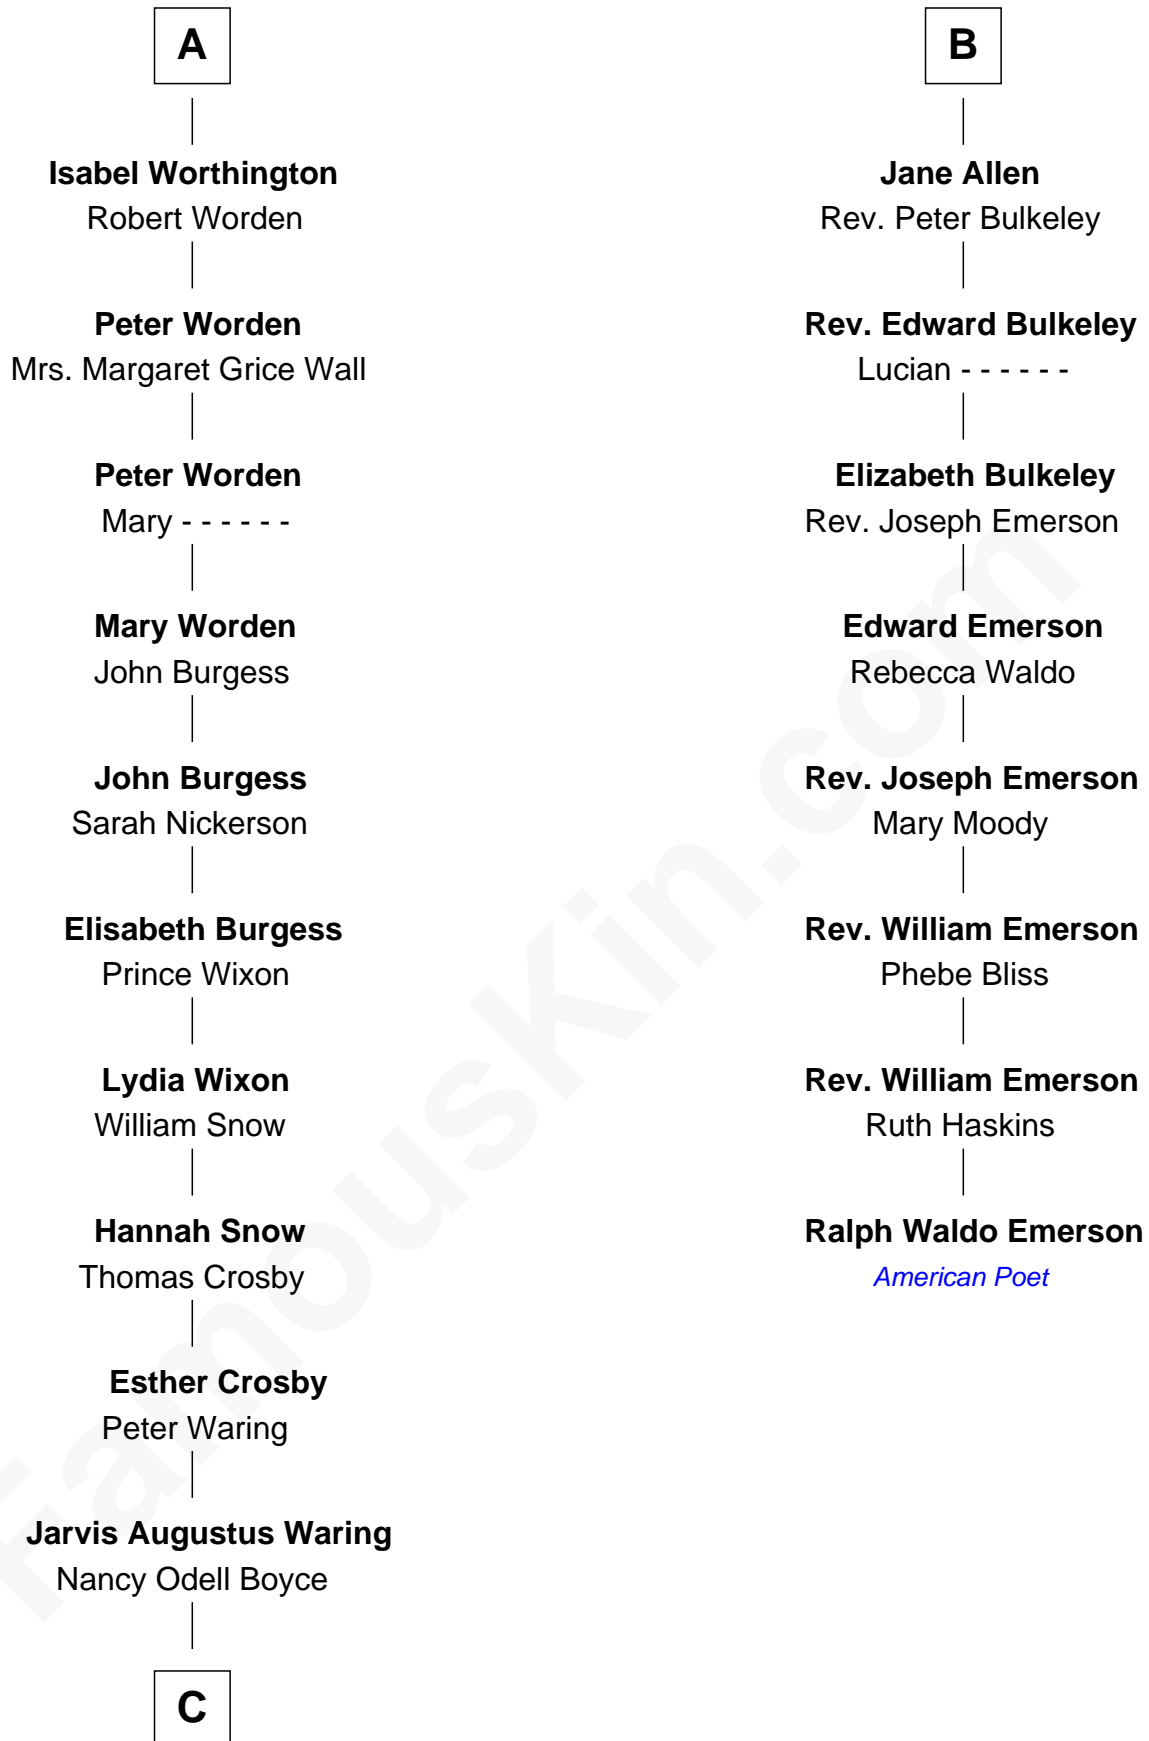

FamousKin.com
Relationship Chart of
Norman Rockwell
American Artist

14th cousin 5 times removed of
Ralph Waldo Emerson
American Poet

C

—
Phebe Boyce Waring
John William Rockwell

—
Jarvis Waring Rockwell
Anne Mary Hill

—
Norman Rockwell
American Artist

FamousKin.com