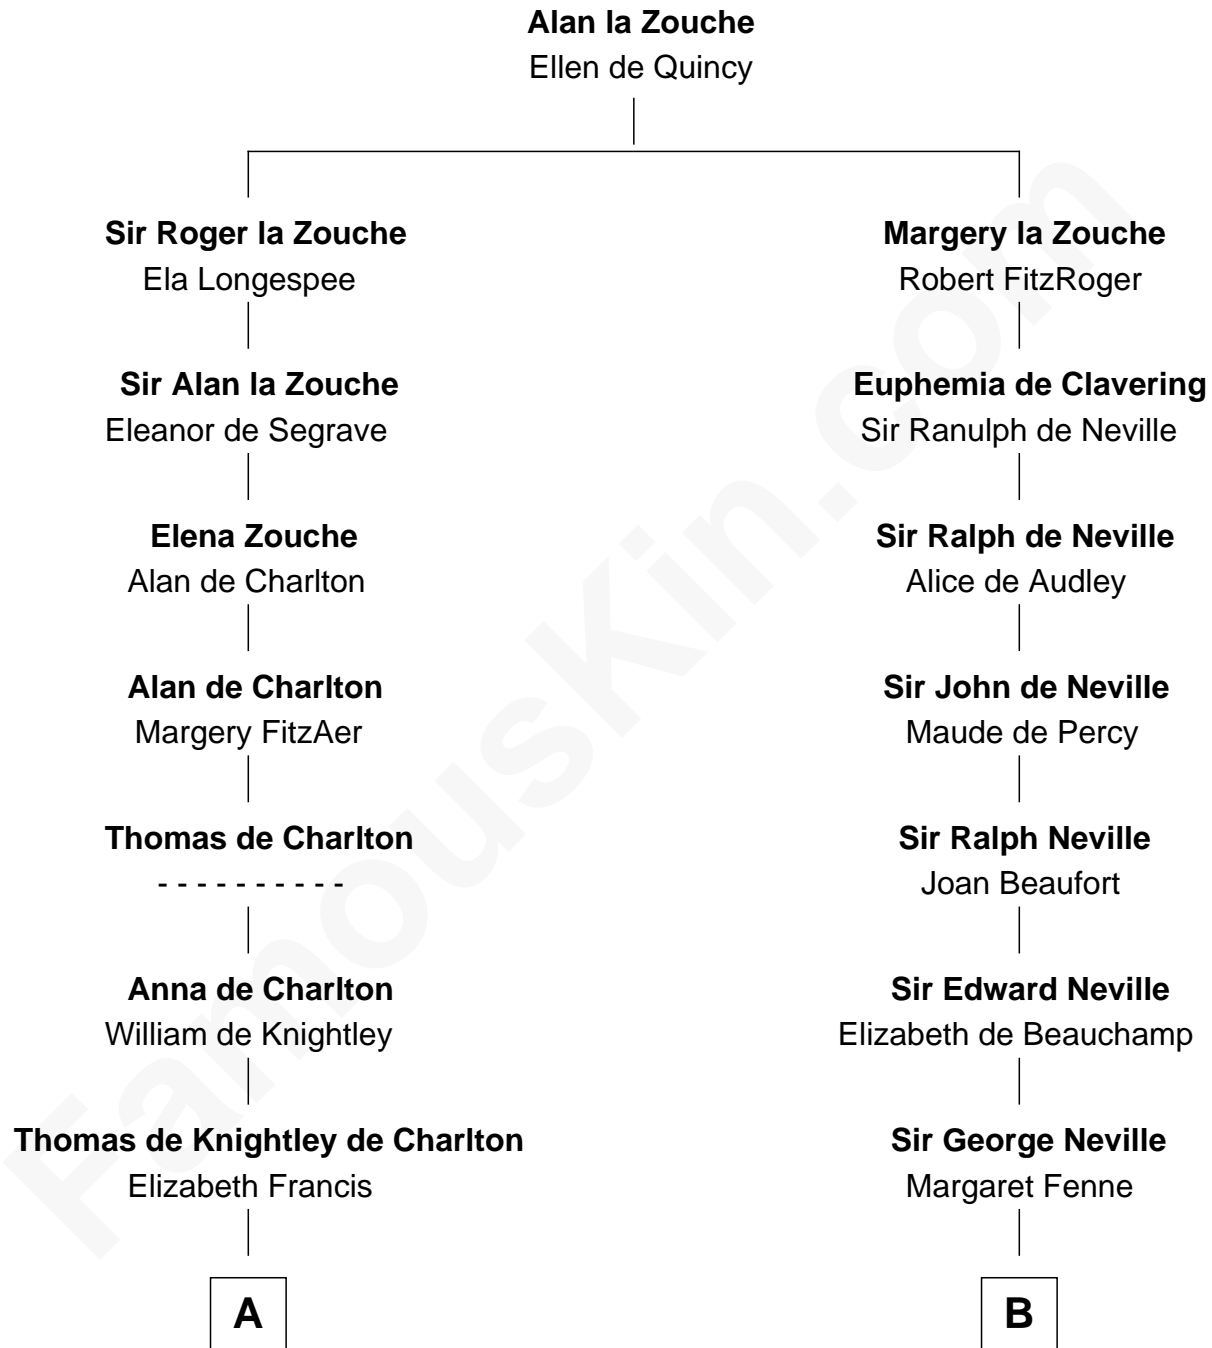

**FamousKin.com**  
**Relationship Chart of**  
**Norman Rockwell**  
*American Artist*

20th cousin 1 time removed of  
**Admiral Richard Byrd**  
*Polar Explorer*

**C**

**Rachel Darling**  
Runa Rockwell

**Samuel Darling Rockwell**  
Orilla Janes Sherman

**John William Rockwell**  
Phebe Boyce Waring

**Jarvis Waring Rockwell**  
Anne Mary Hill

**Norman Rockwell**  
*American Artist*

**D**

**Richard Evelyn Byrd**  
Anne Harrison

**Col. William Byrd**  
Jane Meriwether Rivers

**Richard Evelyn Byrd**  
Eleanor Bolling Flood

**Admiral Richard Byrd**  
*Polar Explorer*

FamousKin.com