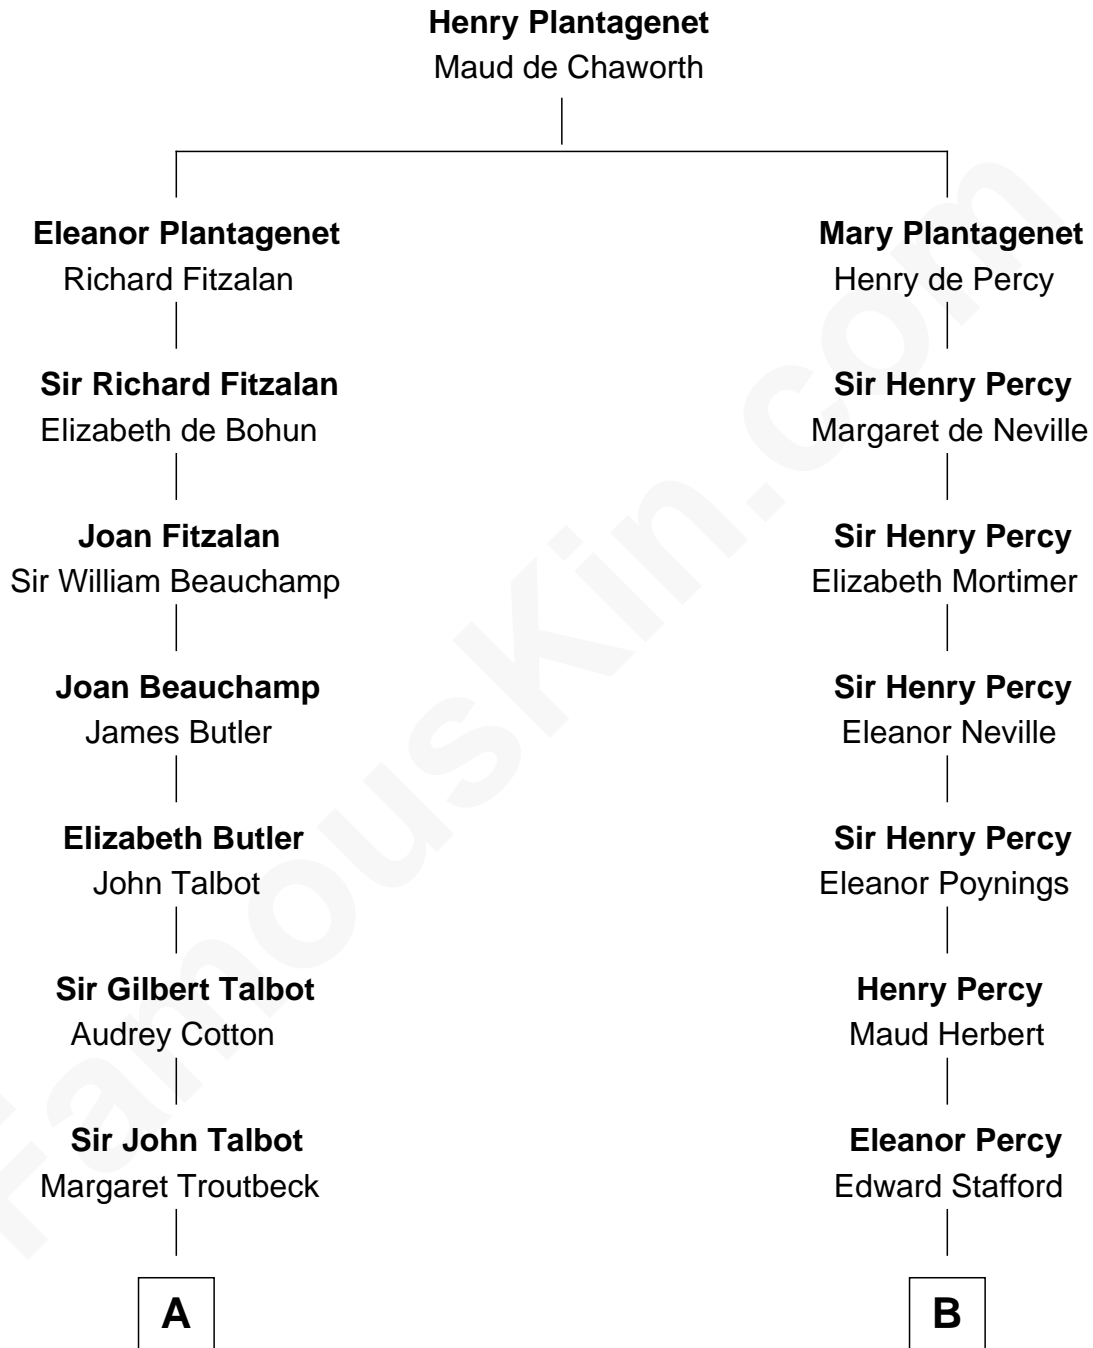

FamousKin.com
Relationship Chart of
Norman Rockwell
American Artist

19th cousin 1 time removed of
Admiral Richard Byrd
Polar Explorer

C

John William Rockwell

Phebe Boyce Waring

Jarvis Waring Rockwell

Anne Mary Hill

Norman Rockwell

American Artist

D

Richard Evelyn Byrd

Anne Harrison

Col. William Byrd

Jane Meriwether Rivers

Richard Evelyn Byrd

Eleanor Bolling Flood

Admiral Richard Byrd

Polar Explorer

FamousKin.com