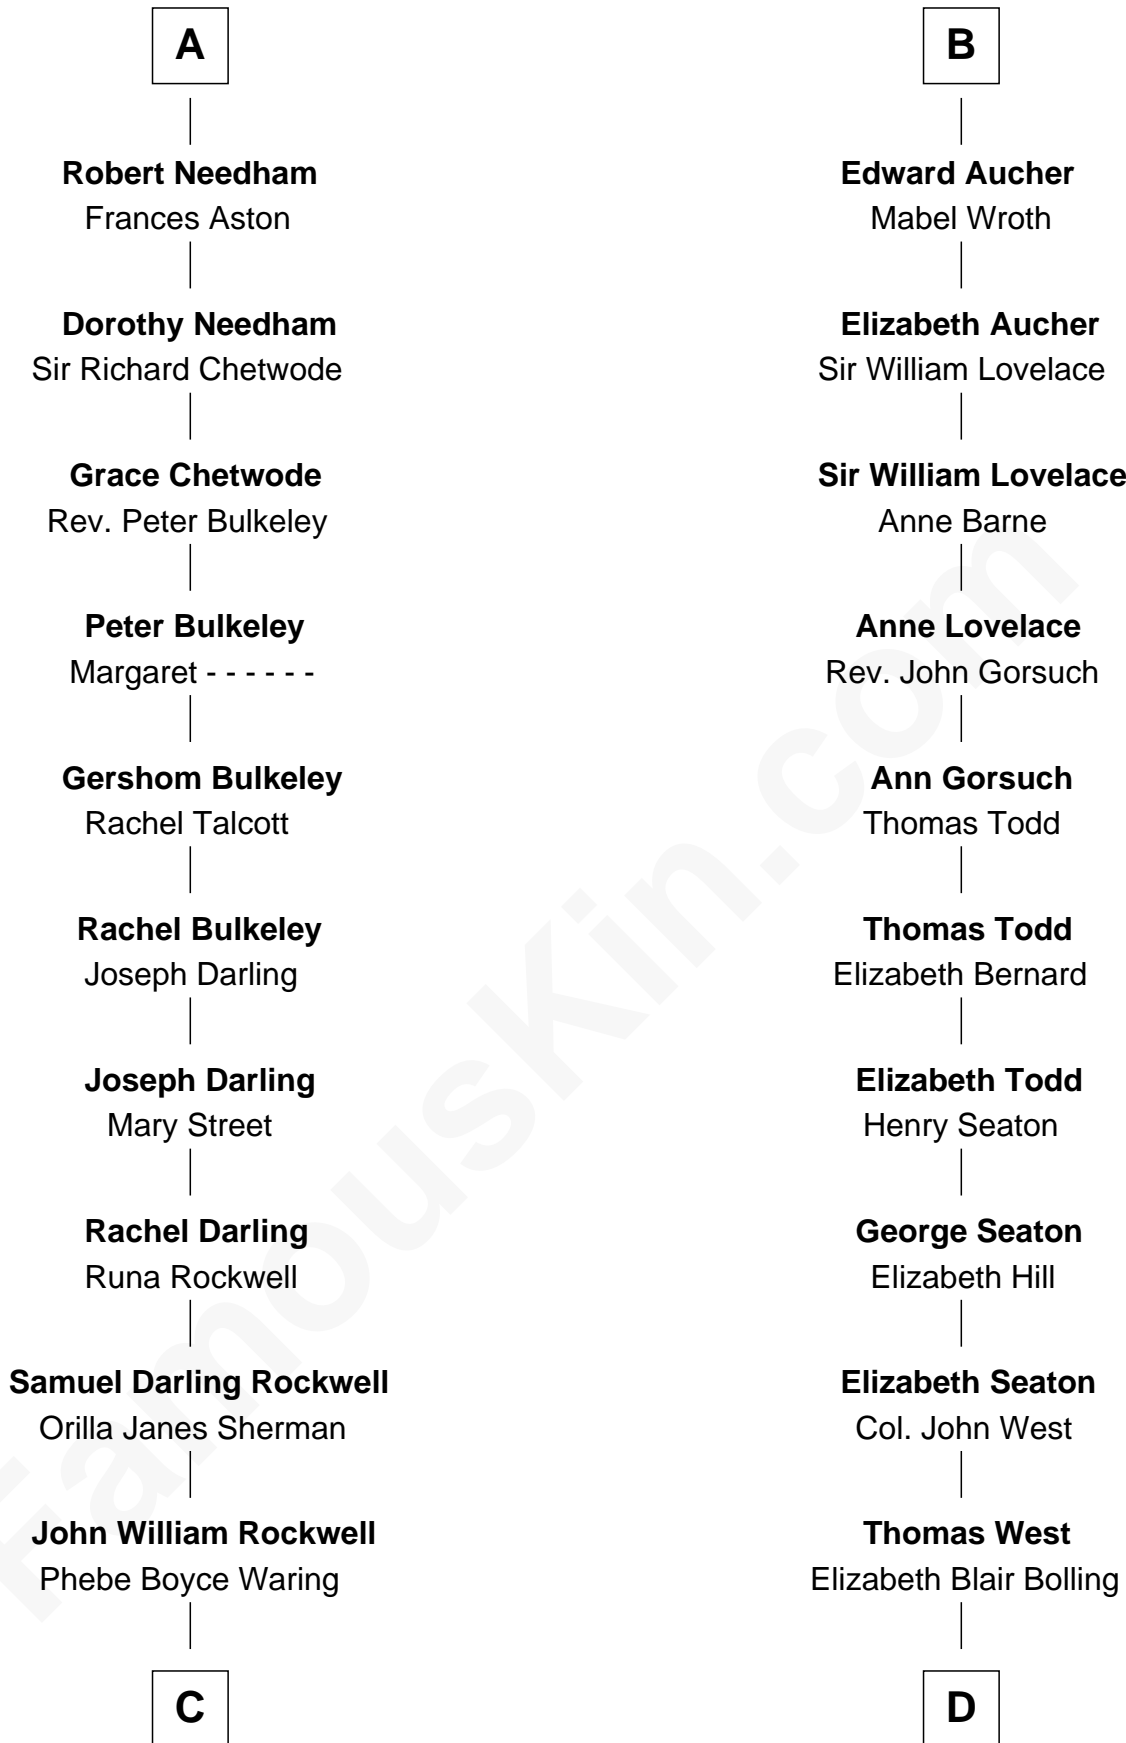

FamousKin.com
Relationship Chart of
Norman Rockwell
American Artist

18th cousin 3 times removed of
Admiral Richard Byrd
Polar Explorer

C

Jarvis Waring Rockwell

Anne Mary Hill

Norman Rockwell

American Artist

D

Eliza Bolling West

Dr. Joel Walker Flood

Col. Henry De La Warr Flood

Mary Elizabeth Trent

Joel Walker Flood

Ella Faulkner

Eleanor Bolling Flood