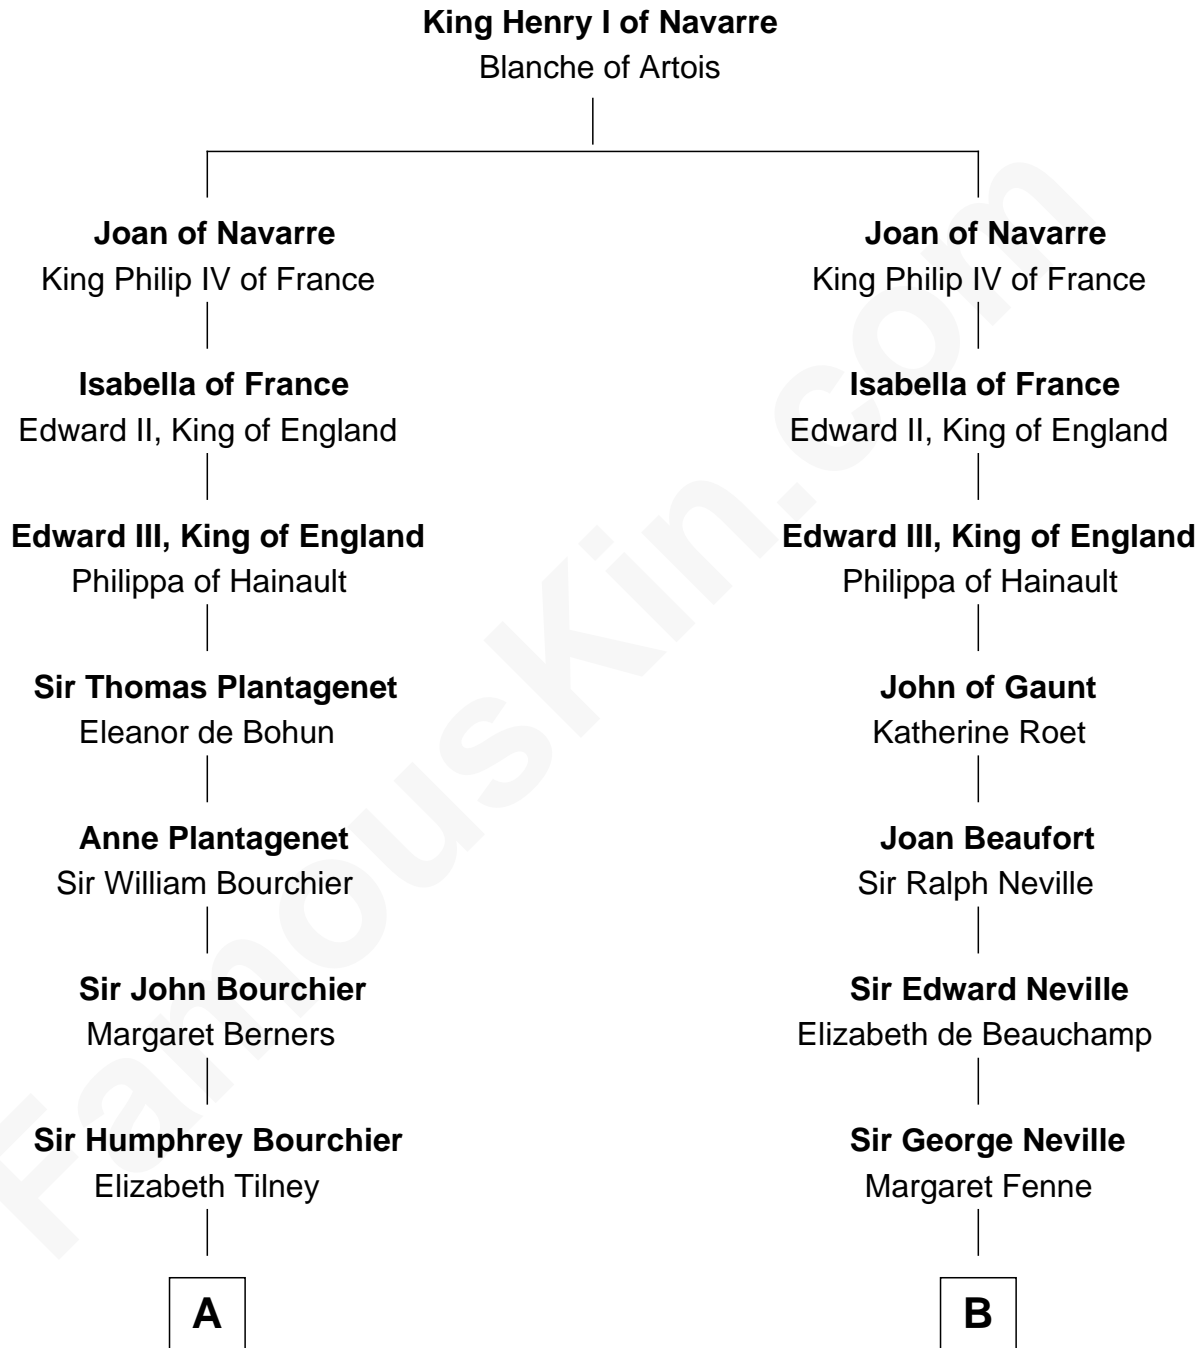

**FamousKin.com**  
**Relationship Chart of**  
**Norman Rockwell**  
*American Artist*

20th cousin 1 time removed of  
**Admiral Richard Byrd**  
*Polar Explorer*

**C**

**Jacob Sherman**

Cafira Janes

**Orilla Janes Sherman**  
Samuel Darling Rockwell

**John William Rockwell**  
Phebe Boyce Waring

**Jarvis Waring Rockwell**  
Anne Mary Hill

**Norman Rockwell**  
*American Artist*

**D**

**Richard Evelyn Byrd**

Anne Harrison

**Col. William Byrd**  
Jane Meriwether Rivers

**Richard Evelyn Byrd**  
Eleanor Bolling Flood

**Admiral Richard Byrd**  
*Polar Explorer*