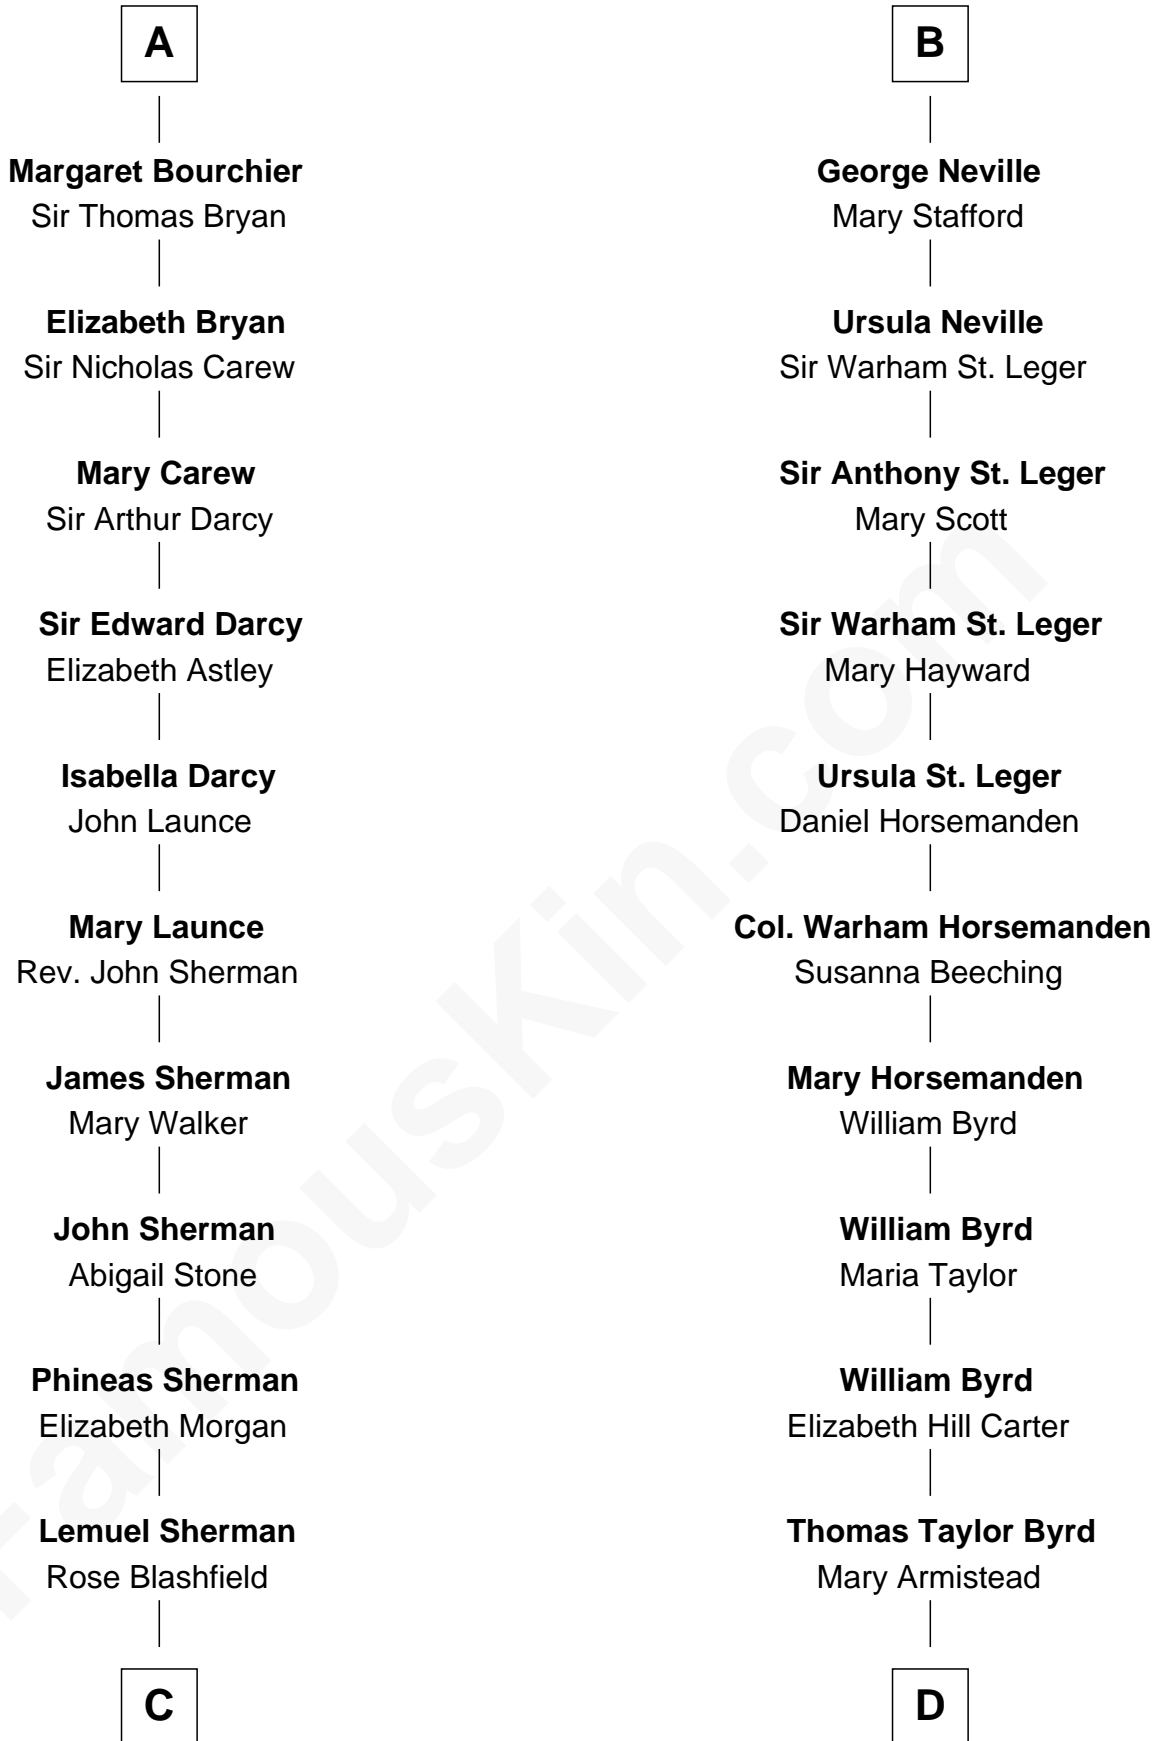

**FamousKin.com**  
**Relationship Chart of**  
**Norman Rockwell**  
*American Artist*

20th cousin 1 time removed of  
**Admiral Richard Byrd**  
*Polar Explorer*

**C**

**Jacob Sherman**

Cafira Janes

**Orilla Janes Sherman**  
Samuel Darling Rockwell

**John William Rockwell**  
Phebe Boyce Waring

**Jarvis Waring Rockwell**  
Anne Mary Hill

**Norman Rockwell**  
*American Artist*

**D**

**Richard Evelyn Byrd**

Anne Harrison

**Col. William Byrd**  
Jane Meriwether Rivers

**Richard Evelyn Byrd**  
Eleanor Bolling Flood

**Admiral Richard Byrd**  
*Polar Explorer*