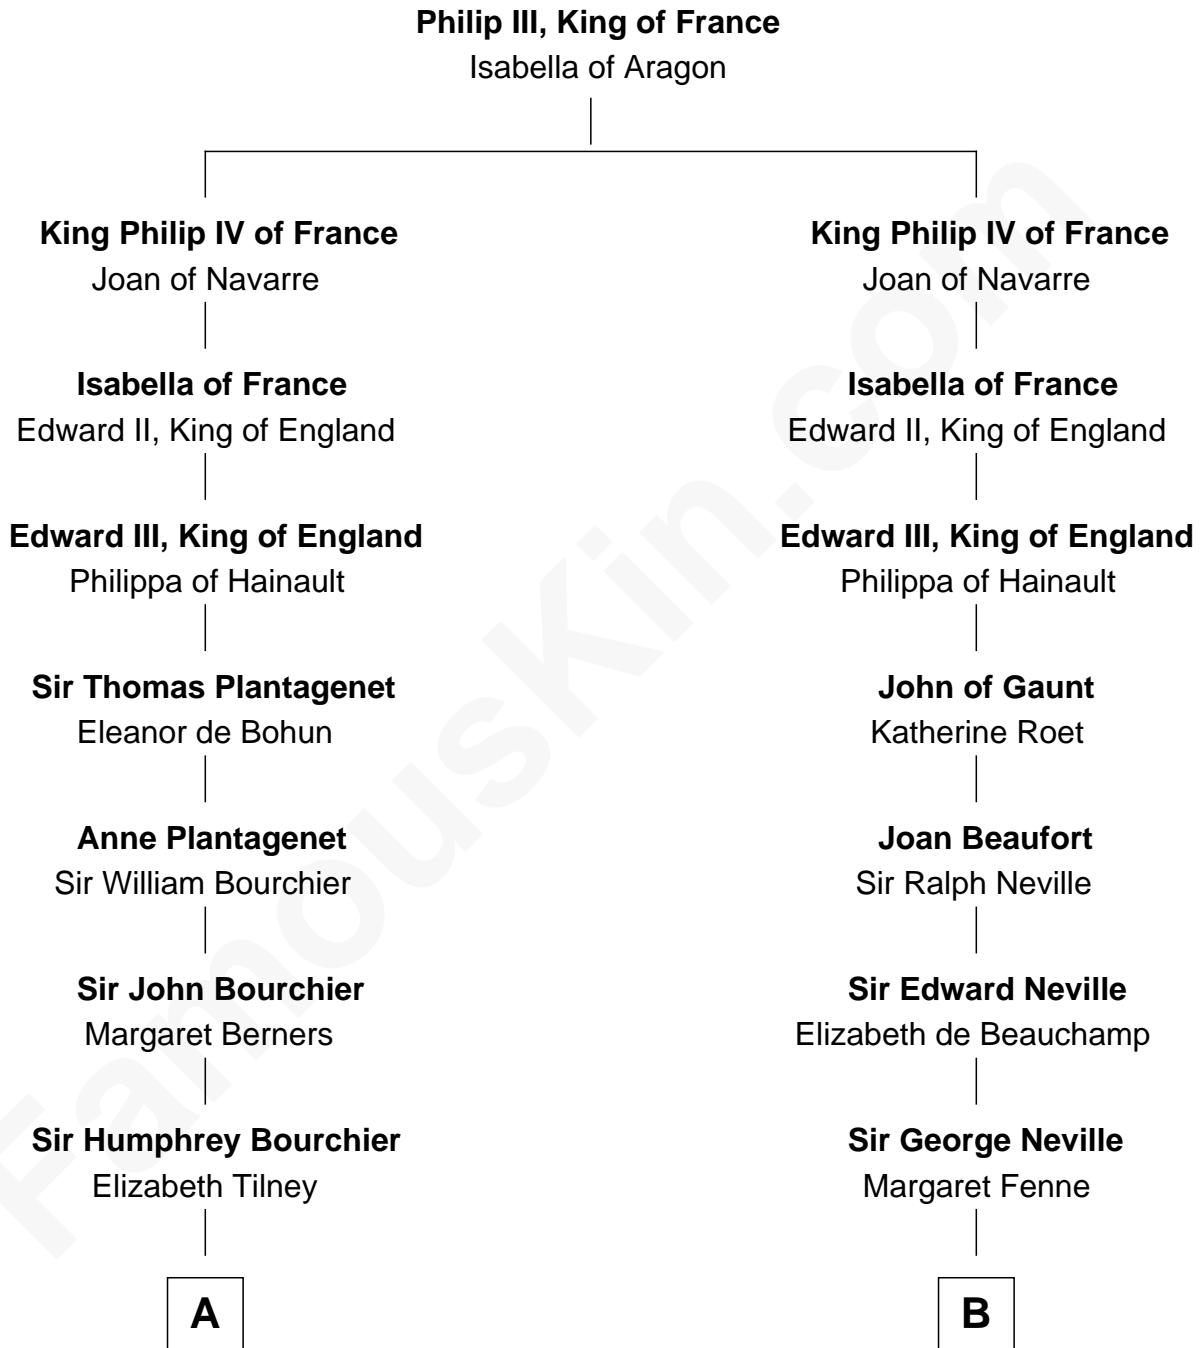

FamousKin.com
Relationship Chart of
Norman Rockwell
American Artist

20th cousin 1 time removed of
Admiral Richard Byrd
Polar Explorer

C

Jacob Sherman

Cafira Janes

Orilla Janes Sherman
Samuel Darling Rockwell

John William Rockwell
Phebe Boyce Waring

Jarvis Waring Rockwell
Anne Mary Hill

Norman Rockwell
American Artist

D

Richard Evelyn Byrd

Anne Harrison

Col. William Byrd
Jane Meriwether Rivers

Richard Evelyn Byrd
Eleanor Bolling Flood

Admiral Richard Byrd
Polar Explorer