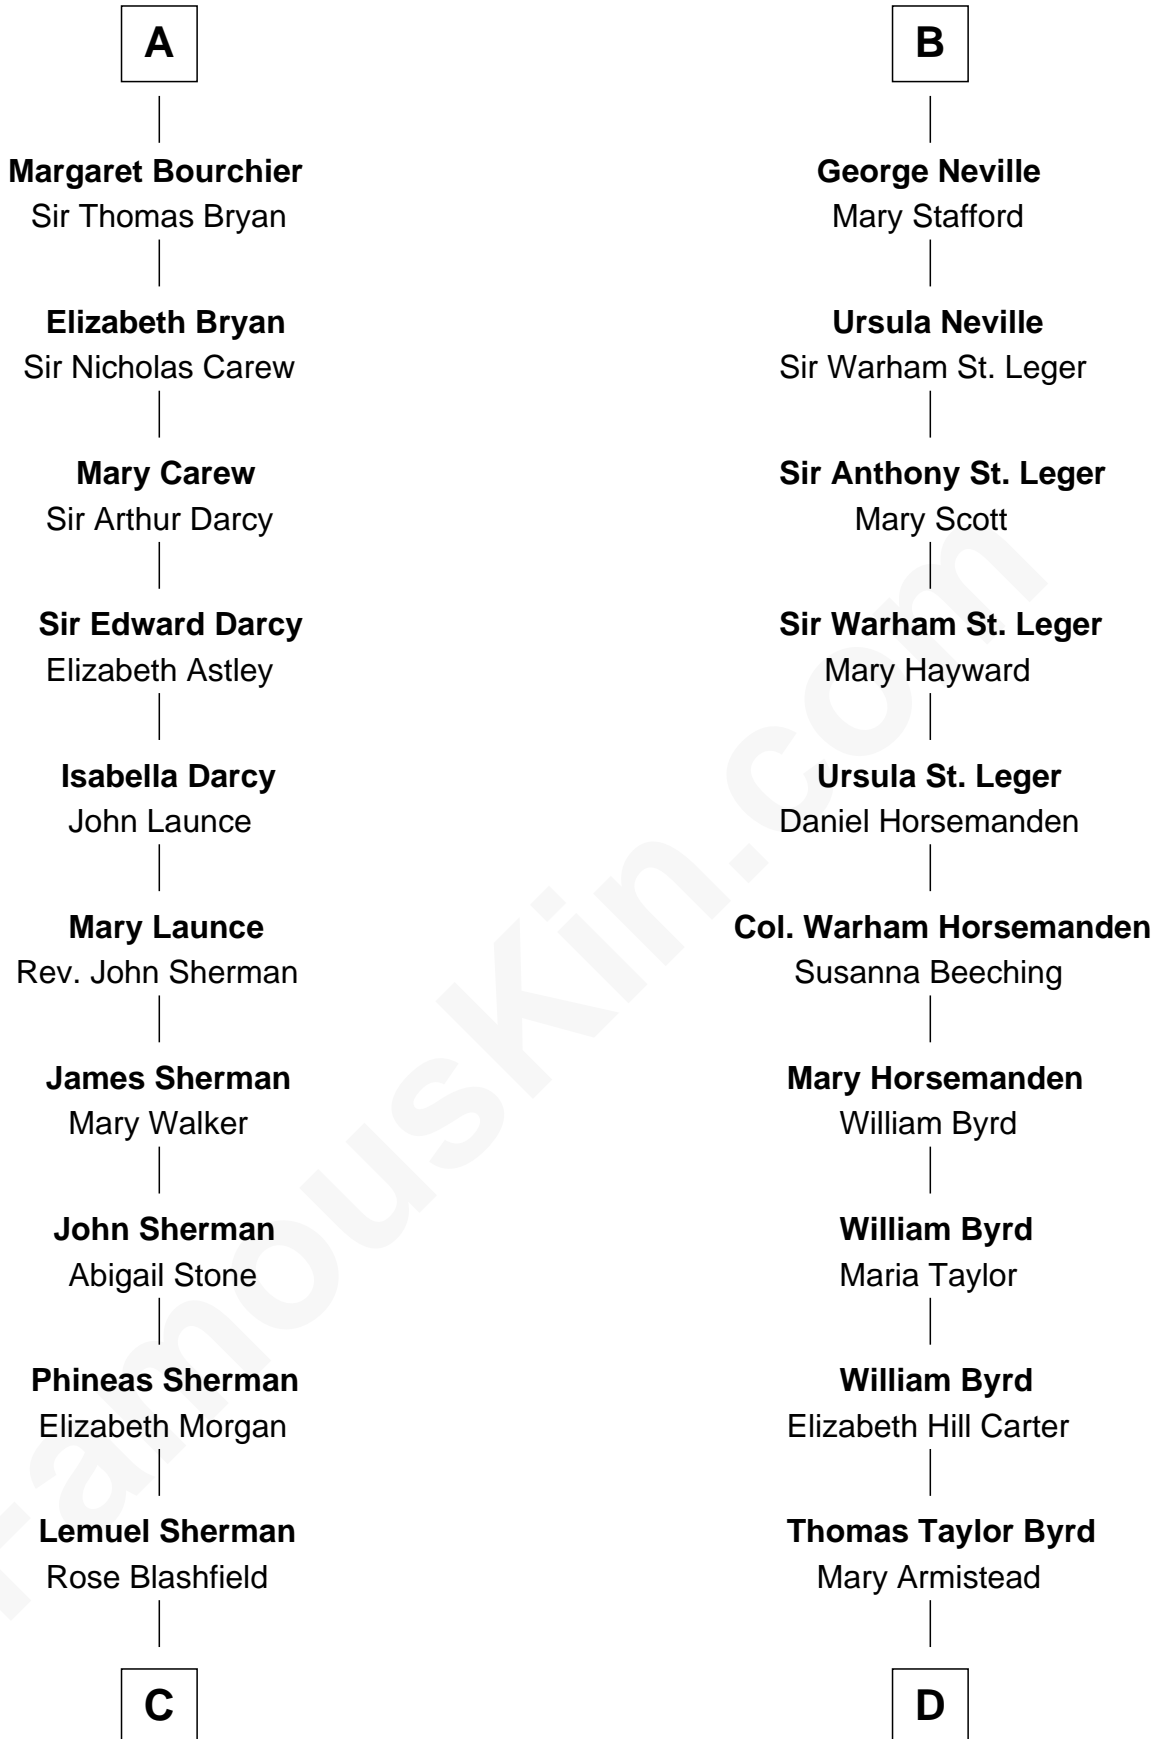

FamousKin.com
Relationship Chart of
Norman Rockwell
American Artist

20th cousin 1 time removed of
Admiral Richard Byrd
Polar Explorer

C

Jacob Sherman

Cafira Janes

Orilla Janes Sherman
Samuel Darling Rockwell

John William Rockwell
Phebe Boyce Waring

Jarvis Waring Rockwell
Anne Mary Hill

Norman Rockwell
American Artist

D

Richard Evelyn Byrd

Anne Harrison

Col. William Byrd
Jane Meriwether Rivers

Richard Evelyn Byrd
Eleanor Bolling Flood

Admiral Richard Byrd
Polar Explorer