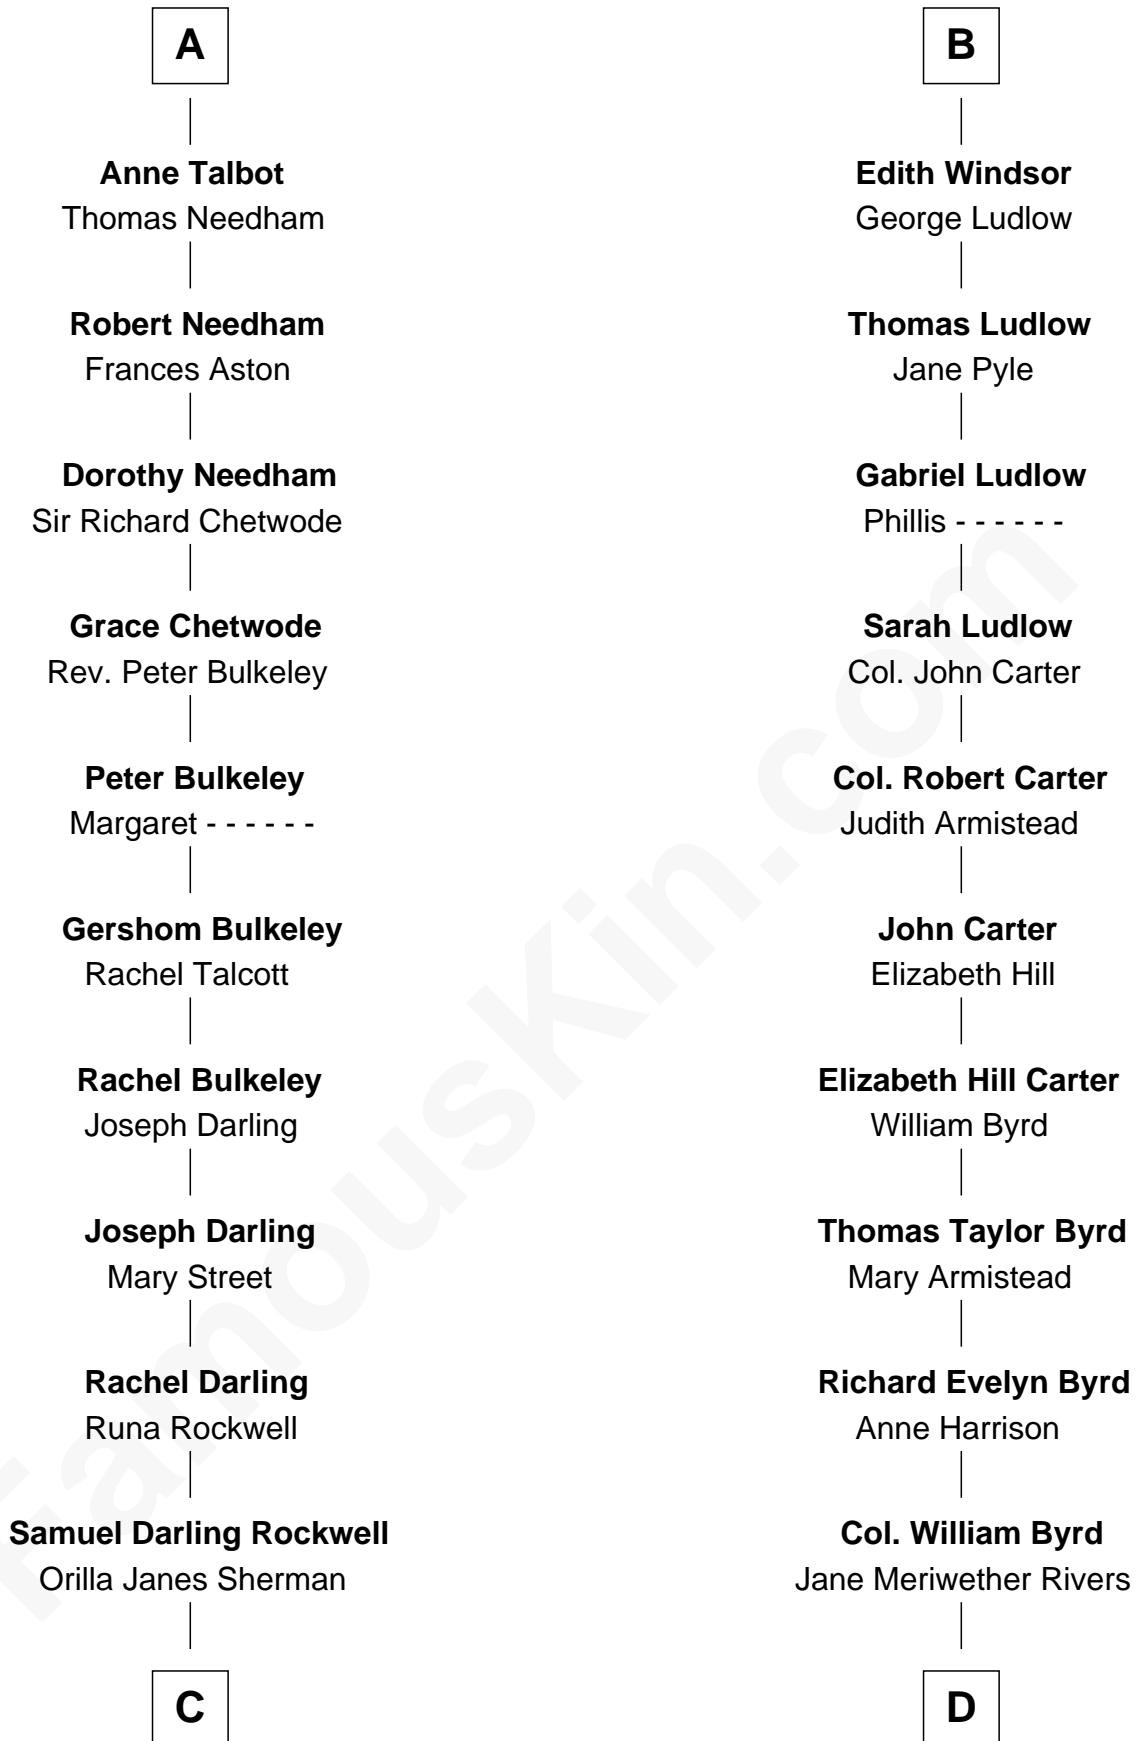

FamousKin.com
Relationship Chart of
Norman Rockwell
American Artist

18th cousin 1 time removed of
Admiral Richard Byrd
Polar Explorer

C

John William Rockwell

Phebe Boyce Waring

Jarvis Waring Rockwell

Anne Mary Hill

Norman Rockwell

American Artist

D

Richard Evelyn Byrd

Eleanor Bolling Flood

Admiral Richard Byrd

Polar Explorer

FamousKin.com