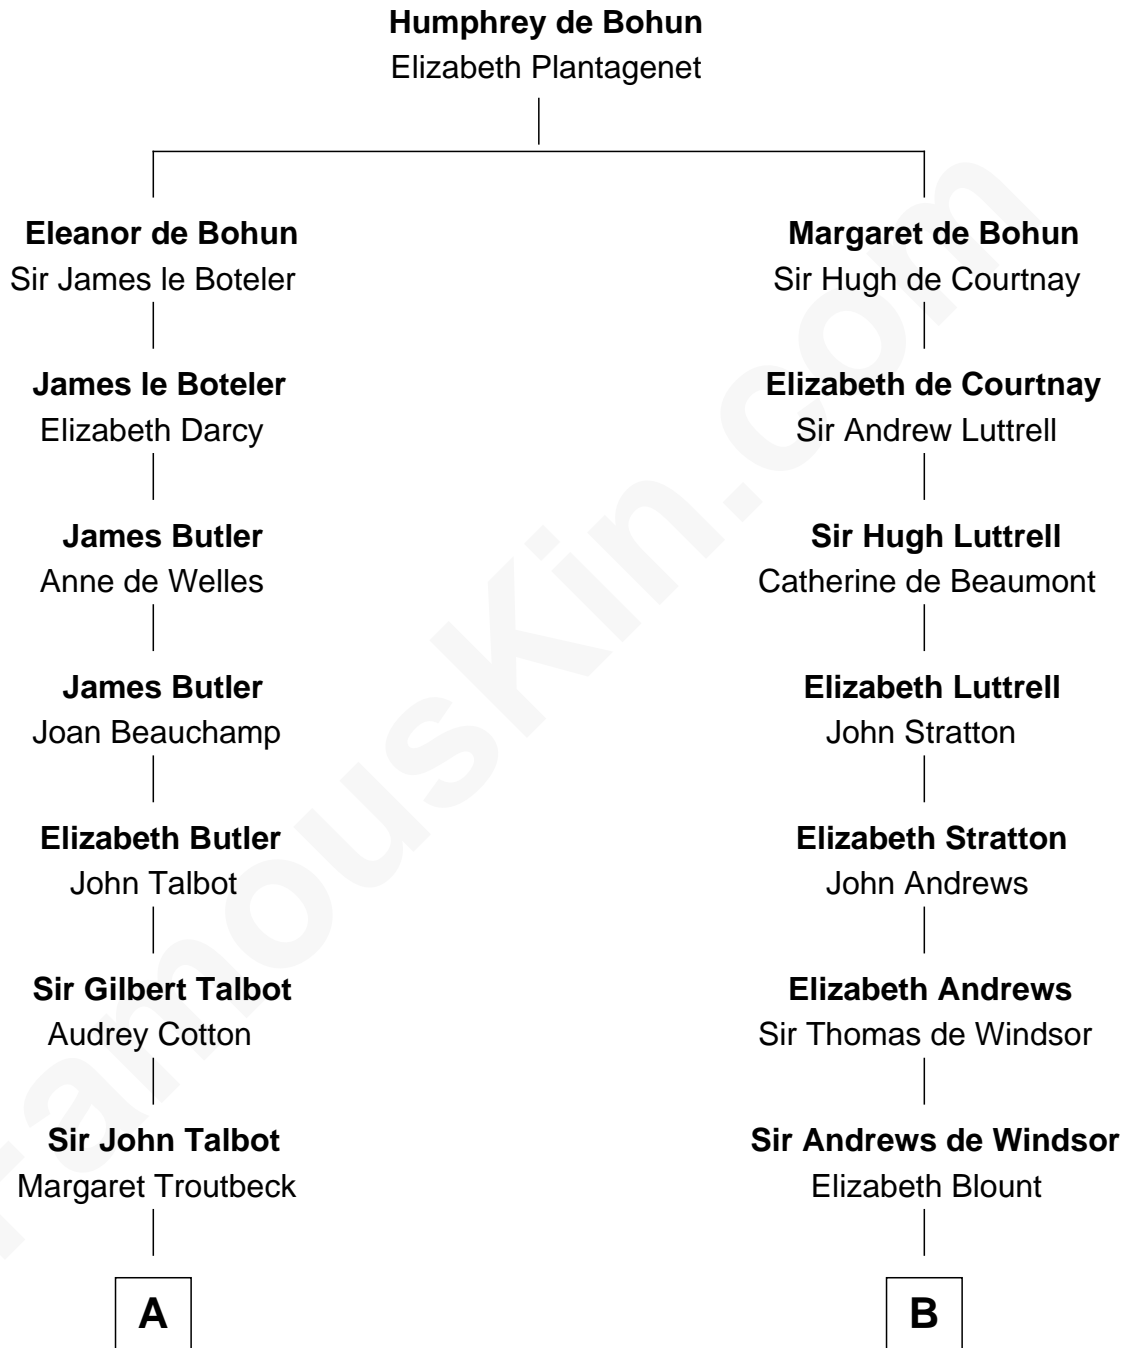

FamousKin.com
Relationship Chart of
Norman Rockwell
American Artist

18th cousin 1 time removed of
Admiral Richard Byrd
Polar Explorer

C

John William Rockwell

Phebe Boyce Waring

Jarvis Waring Rockwell

Anne Mary Hill

Norman Rockwell

American Artist

D

Richard Evelyn Byrd

Eleanor Bolling Flood

Admiral Richard Byrd

Polar Explorer

FamousKin.com