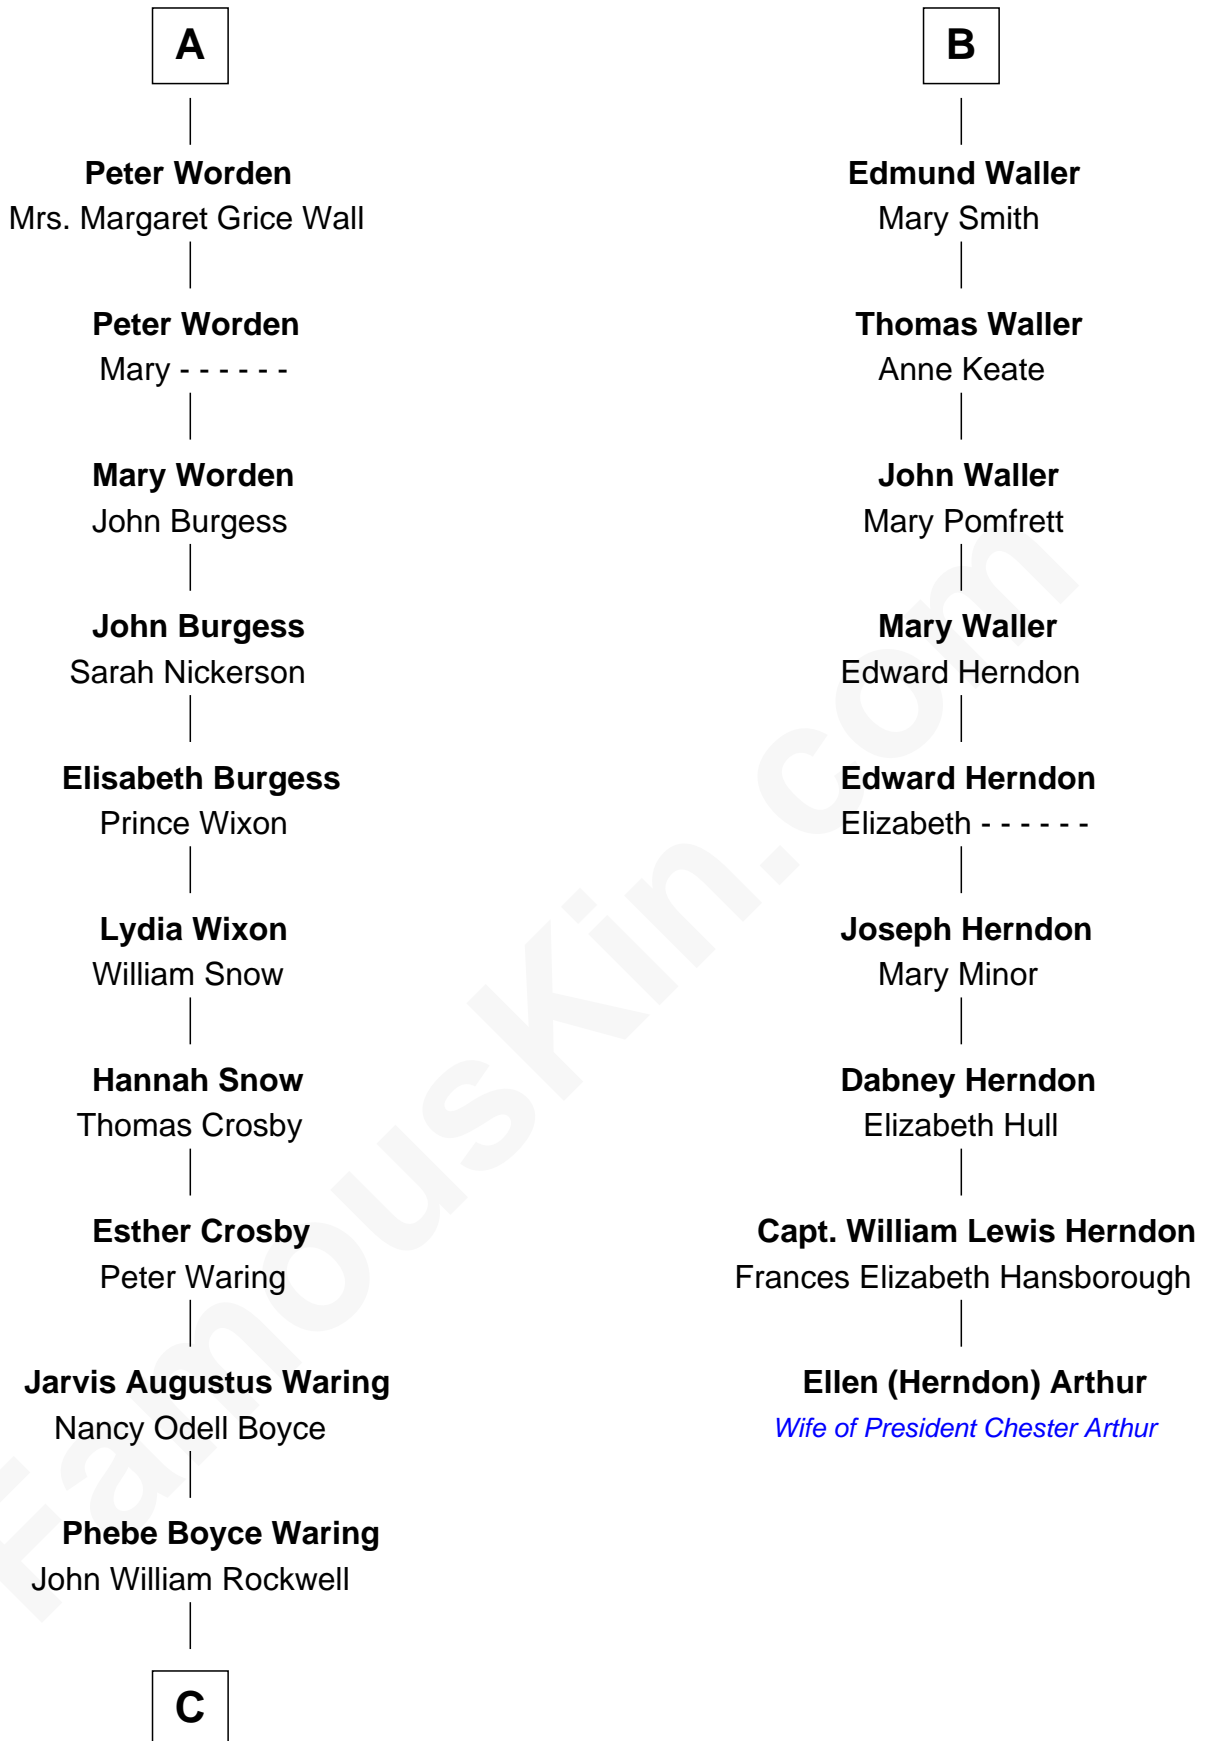

FamousKin.com
Relationship Chart of
Norman Rockwell
American Artist

15th cousin 3 times removed of

Ellen (Herndon) Arthur
Wife of President Chester A. Arthur

Sir Nicholas Harington
 Isabel English

Agnes Harington
 Richard Sherburne

Sir William Harington
 Margaret de Neville

Richard Sherburne
 Alice Hamerton

Isabel Harington
 Sir John Boteler

Agnes Sherburne
 Henry Rushton

Elizabeth Boteler
 Hamon Mascy

Nicholas Rushton
 Margaret Radcliffe

Margaret Mascy
 John Holcroft

Agnes Rushton
 Richard Worthington

Margaret Holcroft
 James Gerard

Peter Worthington
 Isabel Anderton

William Gerard
 Dorothy Page

Isabel Worthington
 Robert Worden

Dorothy Gerard
 Thomas Waller

A

B

C

—
Jarvis Waring Rockwell

Anne Mary Hill

—
Norman Rockwell

American Artist

FamousKin.com